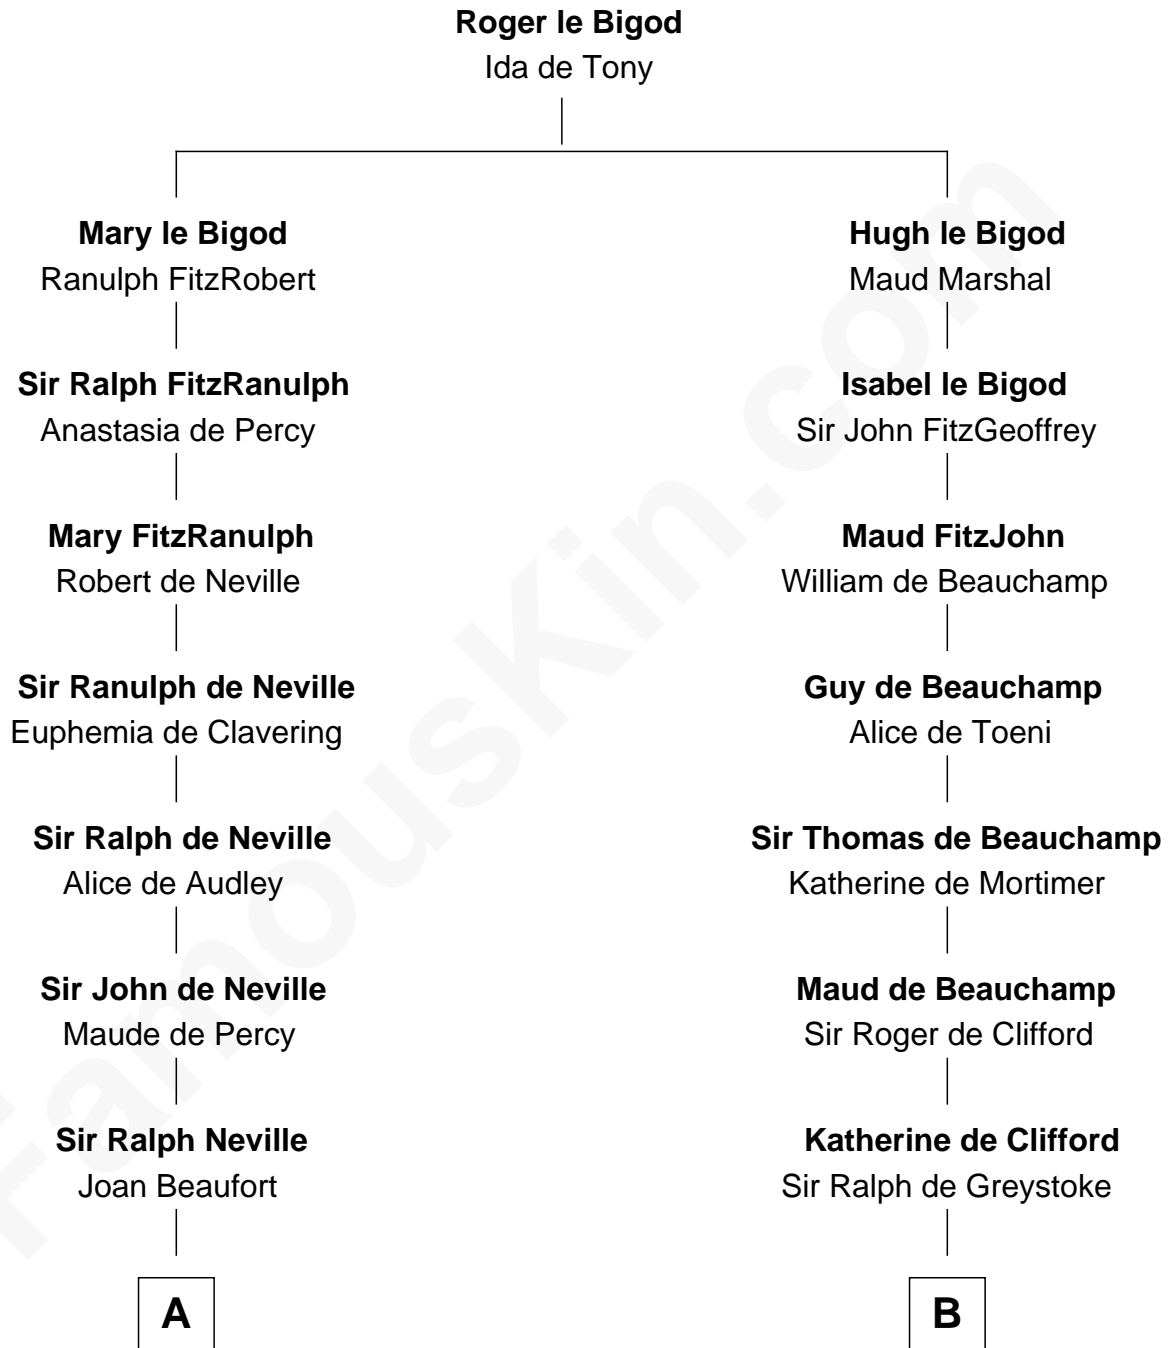

FamousKin.com

Relationship Chart of

Lytton Strachey

Author and Co-Founder of Bloomsbury Group

20th cousin 1 time removed of

Ichabod Goodwin

27th Governor of New Hampshire

C

Jane Kelsall
Sir Henry Strachey

Edward Strachey
Julia Woodburn Kirkpatrick

Sir Richard Strachey
Jane Maria Grant

Lytton Strachey
British Author

D

Mary Frost
John Hill

Elisha Hill
Mary Plaisted

Hannah Hill
Dominicus Goodwin

Samuel Goodwin
Anna Thompson Gerrish

Ichabod Goodwin
27th Governor of New Hampshire