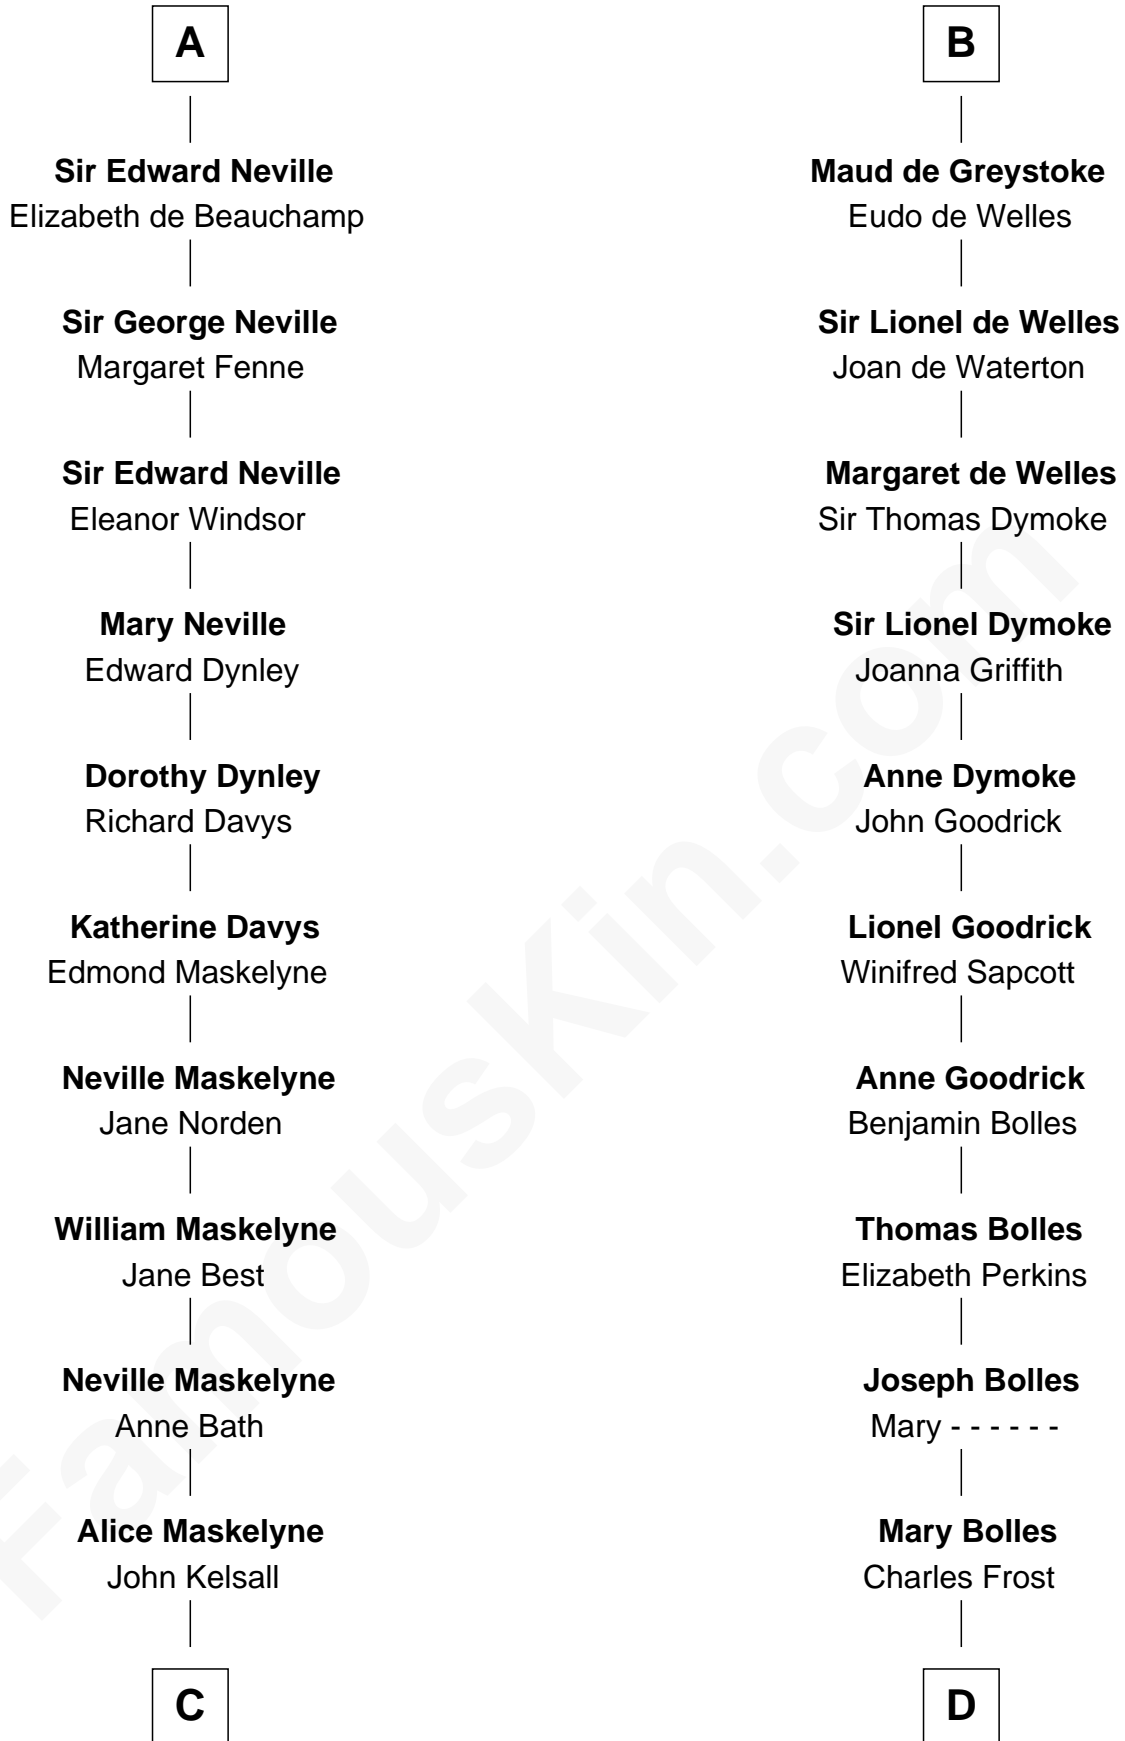

FamousKin.com

Relationship Chart of

Lytton Strachey

Author and Co-Founder of Bloomsbury Group

20th cousin 1 time removed of

Ichabod Goodwin

27th Governor of New Hampshire

C

Jane Kelsall
Sir Henry Strachey

Edward Strachey
Julia Woodburn Kirkpatrick

Sir Richard Strachey
Jane Maria Grant

Lytton Strachey
British Author

D

Mary Frost
John Hill

Elisha Hill
Mary Plaisted

Hannah Hill
Dominicus Goodwin

Samuel Goodwin
Anna Thompson Gerrish

Ichabod Goodwin
27th Governor of New Hampshire