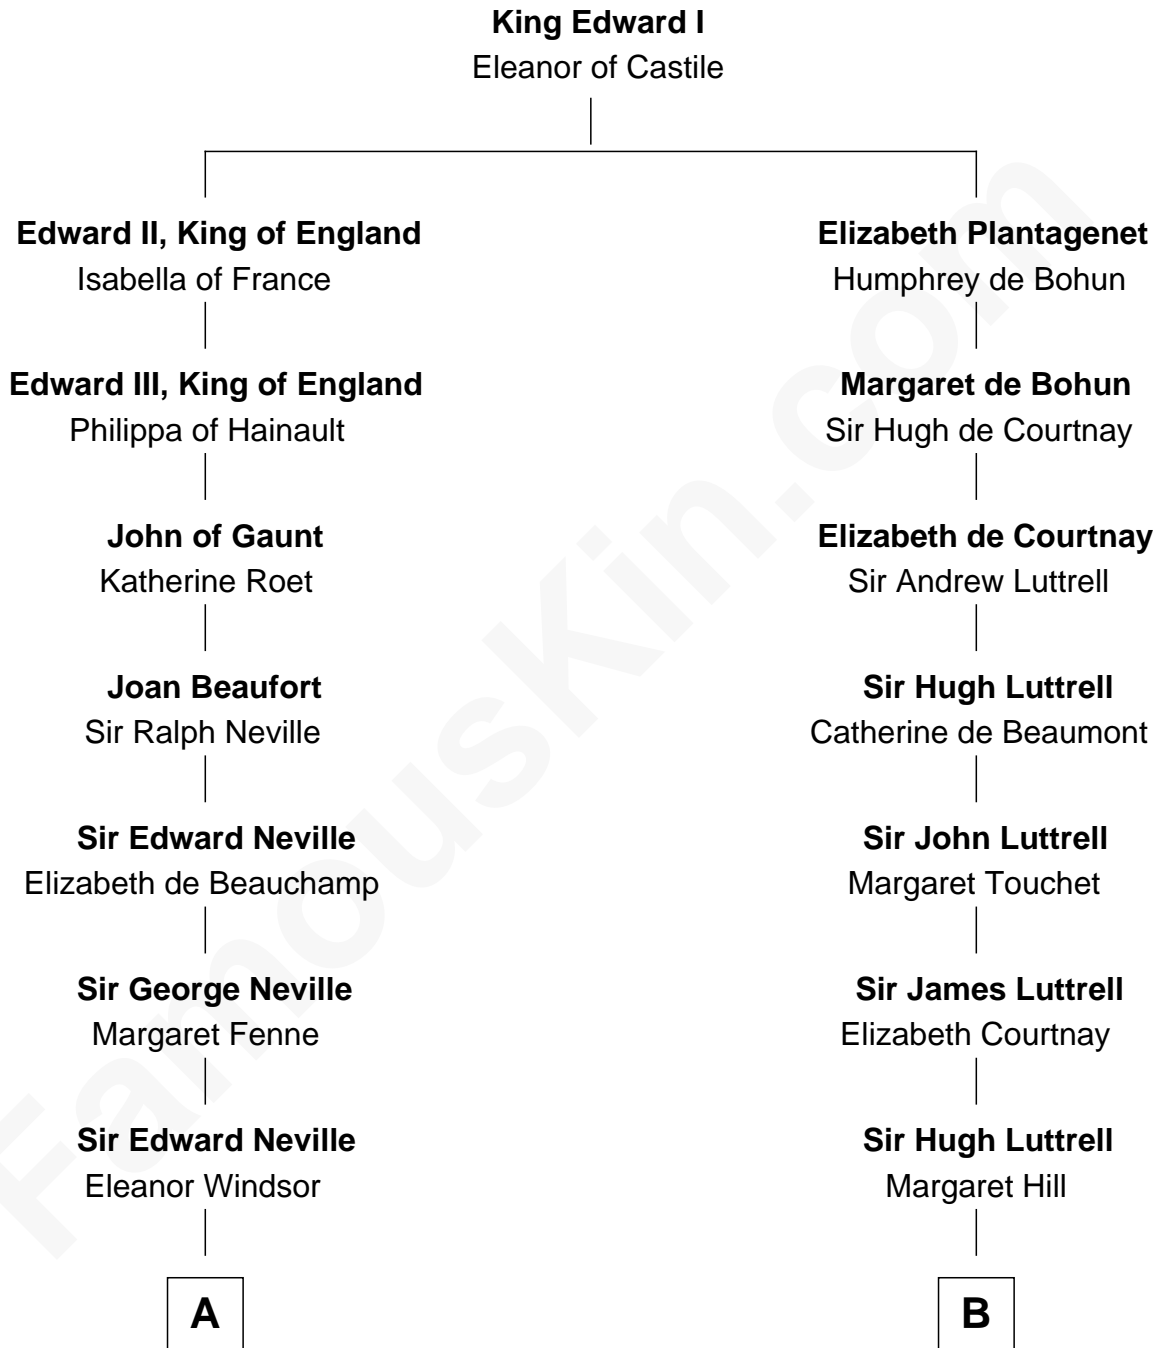

FamousKin.com

Relationship Chart of Lytton Strachey

Author and Co-Founder of Bloomsbury Group

16th cousin 1 time removed of

Ichabod Goodwin

27th Governor of New Hampshire

A

Mary Neville
Edward Dynley

Dorothy Dynley
Richard Davys

Katherine Davys
Edmond Maskelyne

Neville Maskelyne
Jane Norden

William Maskelyne
Jane Best

Neville Maskelyne
Anne Bath

Alice Maskelyne
John Kelsall

Jane Kelsall
Sir Henry Strachey