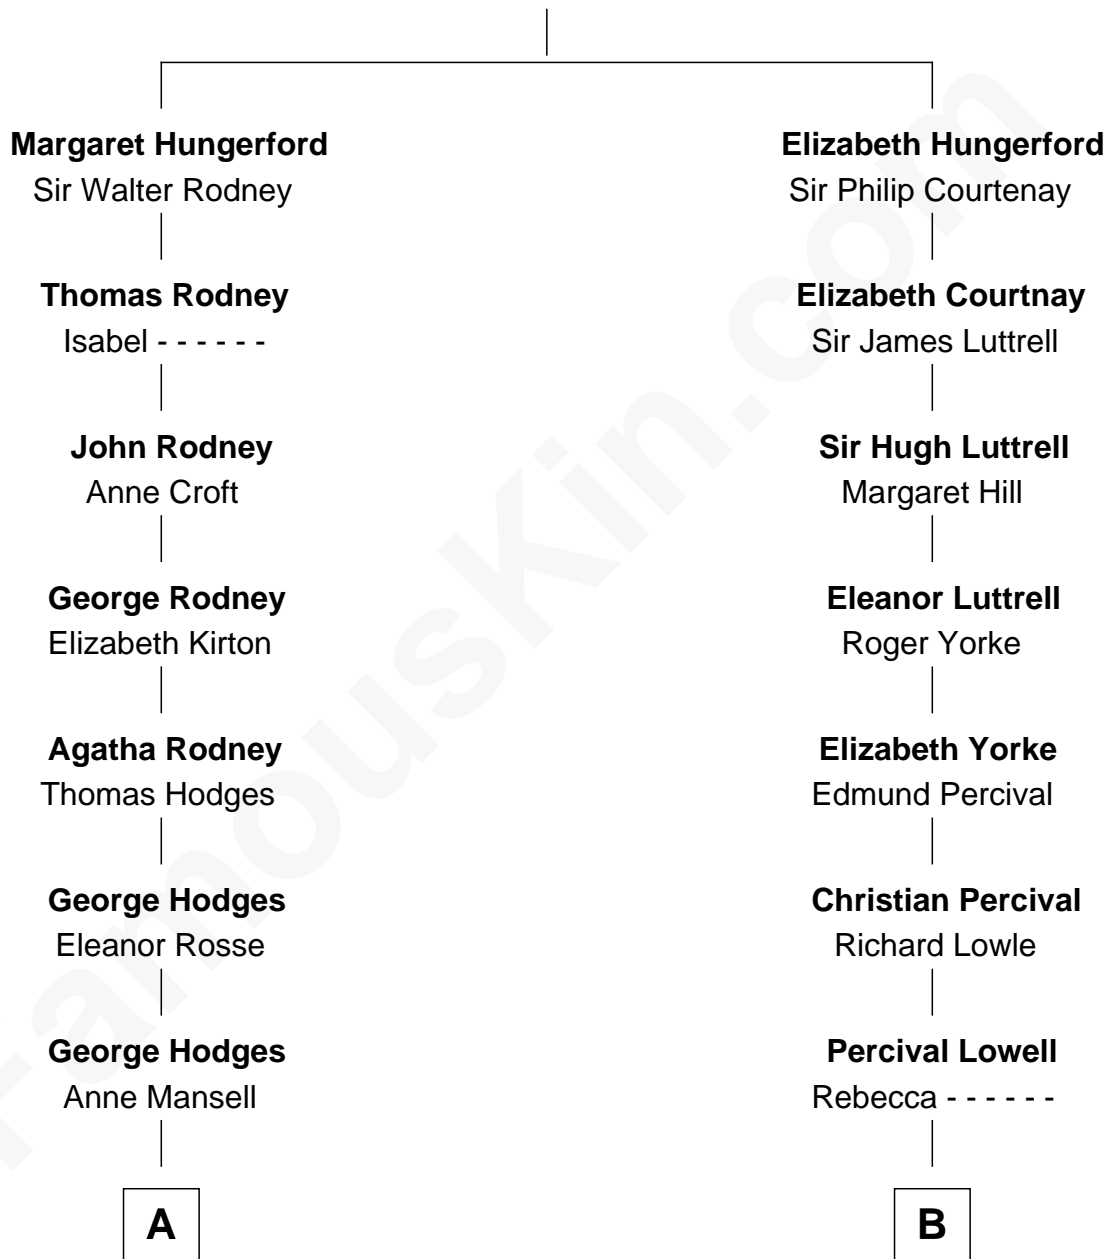

## Relationship Chart of

### Lytton Strachey

*Author and Co-Founder of Bloomsbury Group*

12th cousin 1 time removed of

### Ichabod Goodwin

*27th Governor of New Hampshire*

### Sir Walter Hungerford

Katherine Peverell

**A**

**Jane Hodges**  
John Strachey

**John Strachey**  
Elizabeth Elletson

**Henry Strachey**  
Helen Clerk

**Sir Henry Strachey**  
Jane Kelsall

**Edward Strachey**  
Julia Woodburn Kirkpatrick