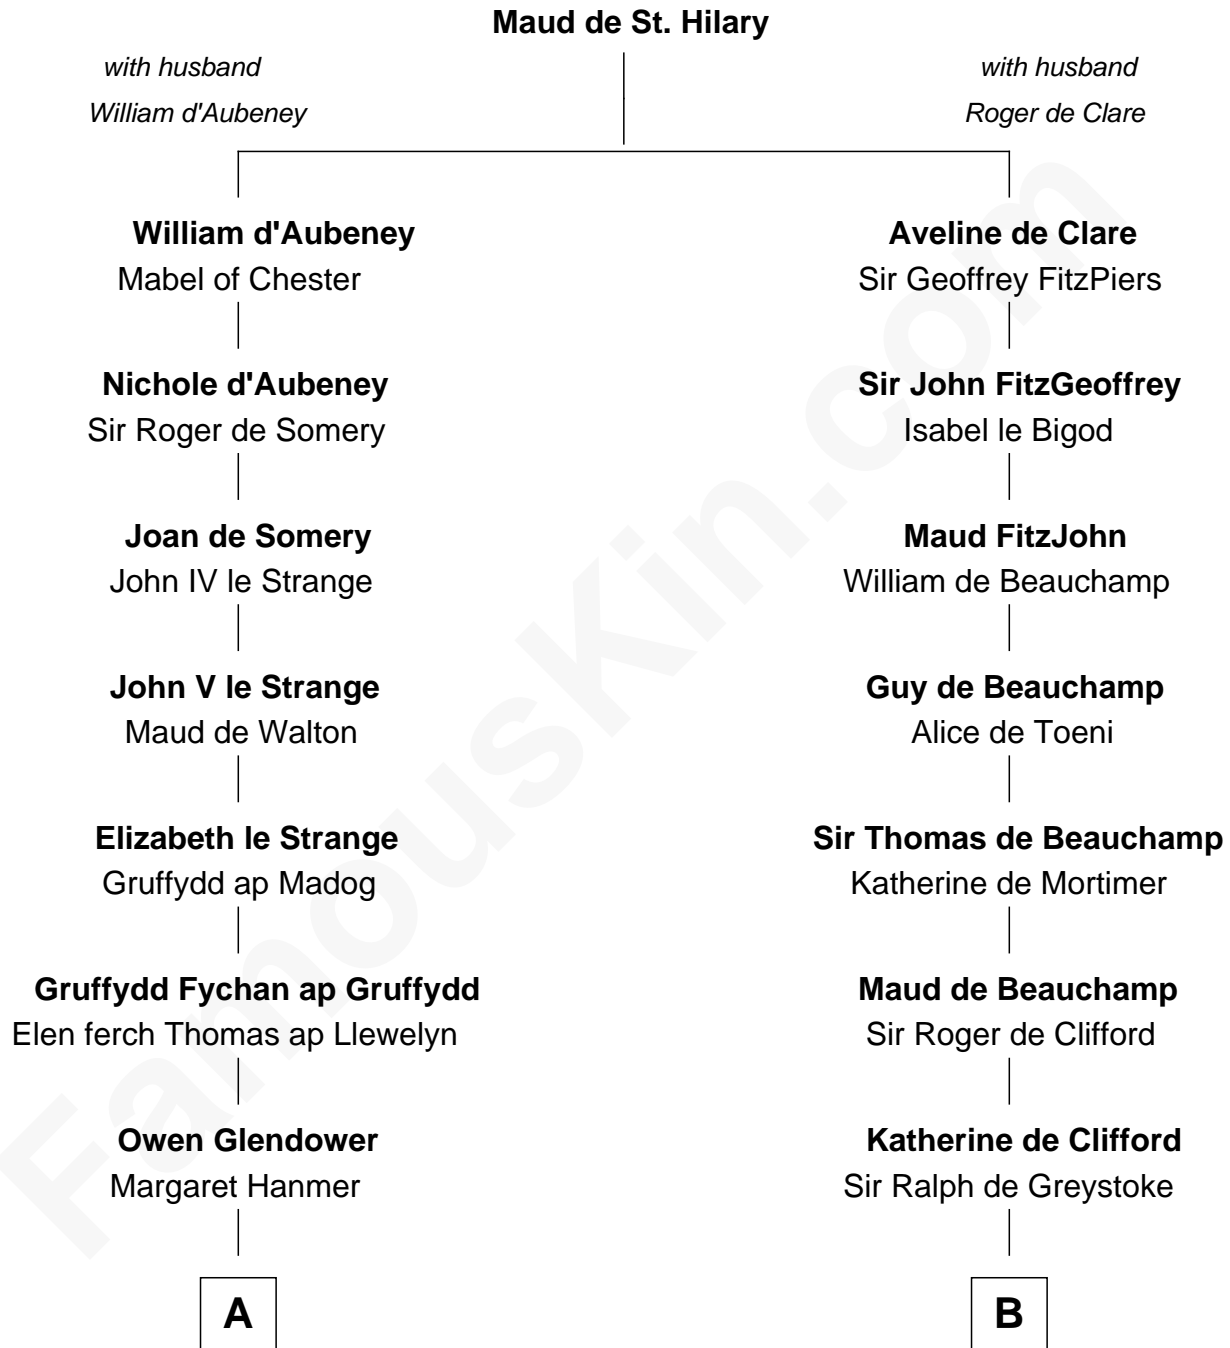

FamousKin.com

Relationship Chart of Lytton Strachey

Author and Co-Founder of Bloomsbury Group

21st cousin of

Ichabod Goodwin

27th Governor of New Hampshire

C

Henry Strachey

Helen Clerk

Sir Henry Strachey

Jane Kelsall

Edward Strachey

Julia Woodburn Kirkpatrick

Sir Richard Strachey

Jane Maria Grant

Lytton Strachey

British Author

D

Mary Frost

John Hill

Elisha Hill

Mary Plaisted

Hannah Hill

Dominicus Goodwin