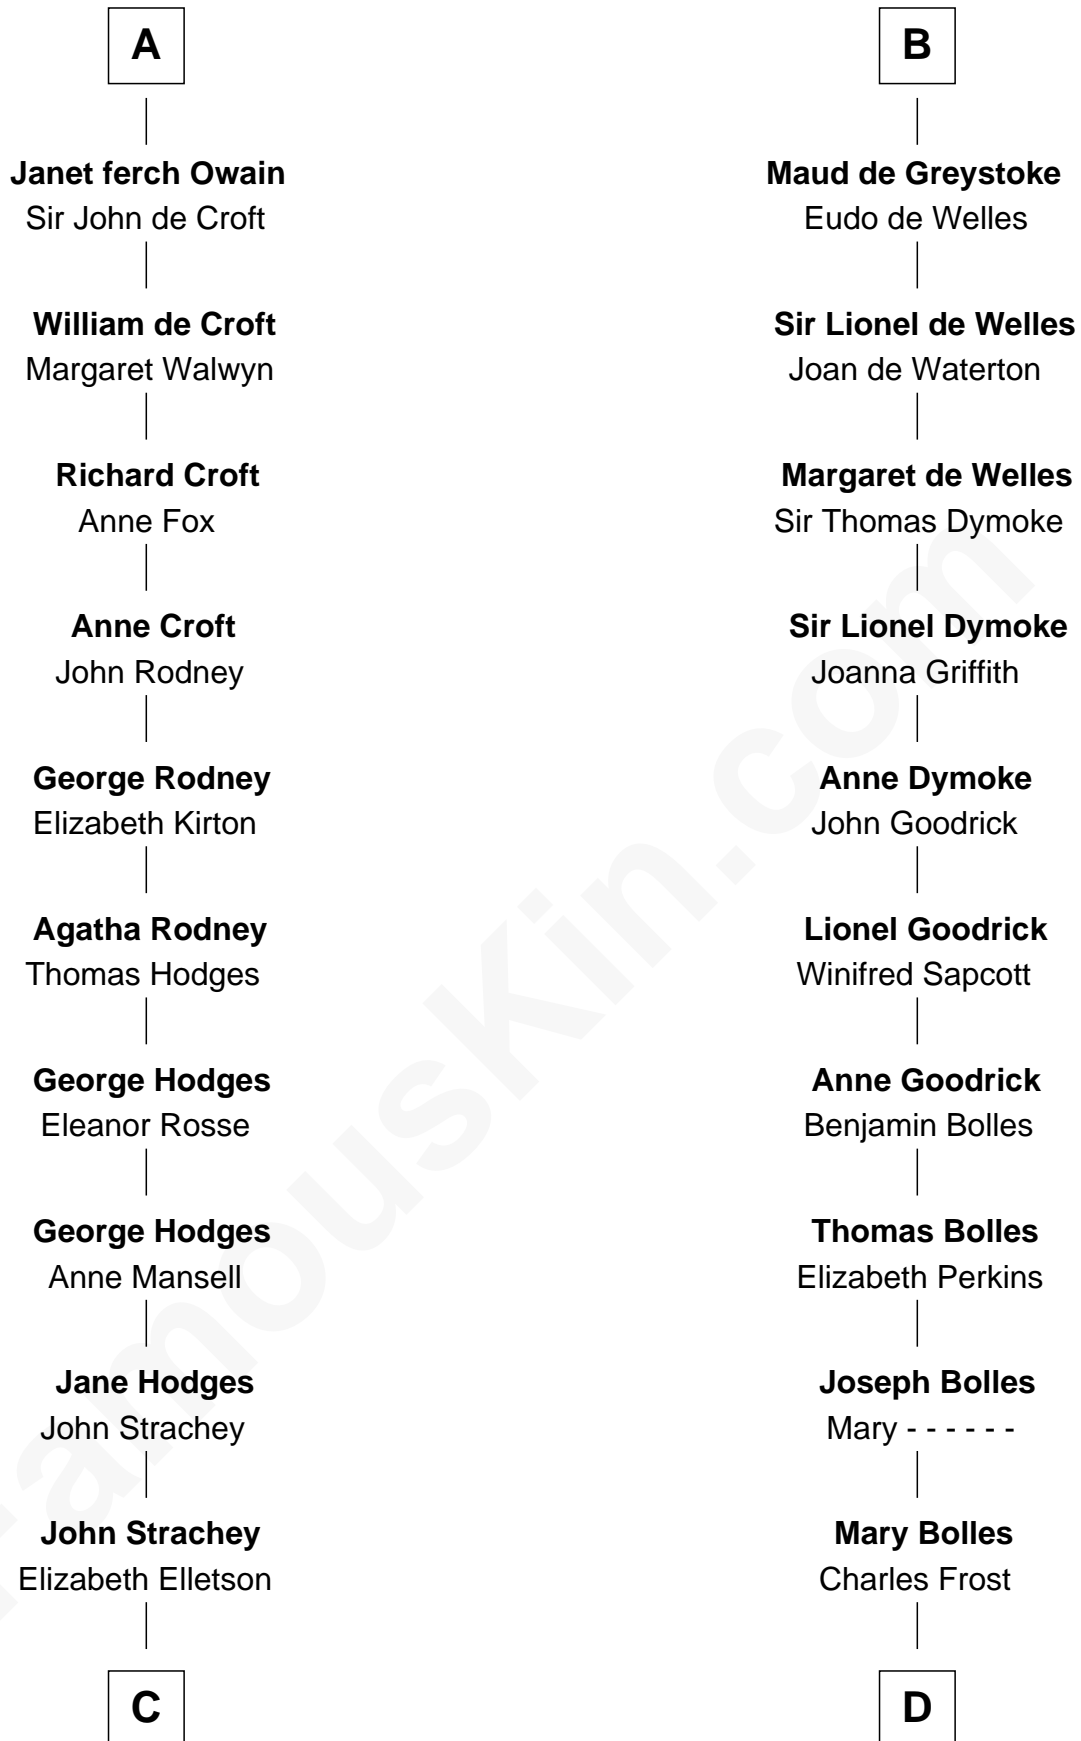

FamousKin.com

Relationship Chart of Lytton Strachey

Author and Co-Founder of Bloomsbury Group

21st cousin of

Ichabod Goodwin

27th Governor of New Hampshire

C

Henry Strachey

Helen Clerk

Sir Henry Strachey

Jane Kelsall

Edward Strachey

Julia Woodburn Kirkpatrick

Sir Richard Strachey

Jane Maria Grant

Lytton Strachey

British Author

D

Mary Frost

John Hill

Elisha Hill

Mary Plaisted

Hannah Hill

Dominicus Goodwin