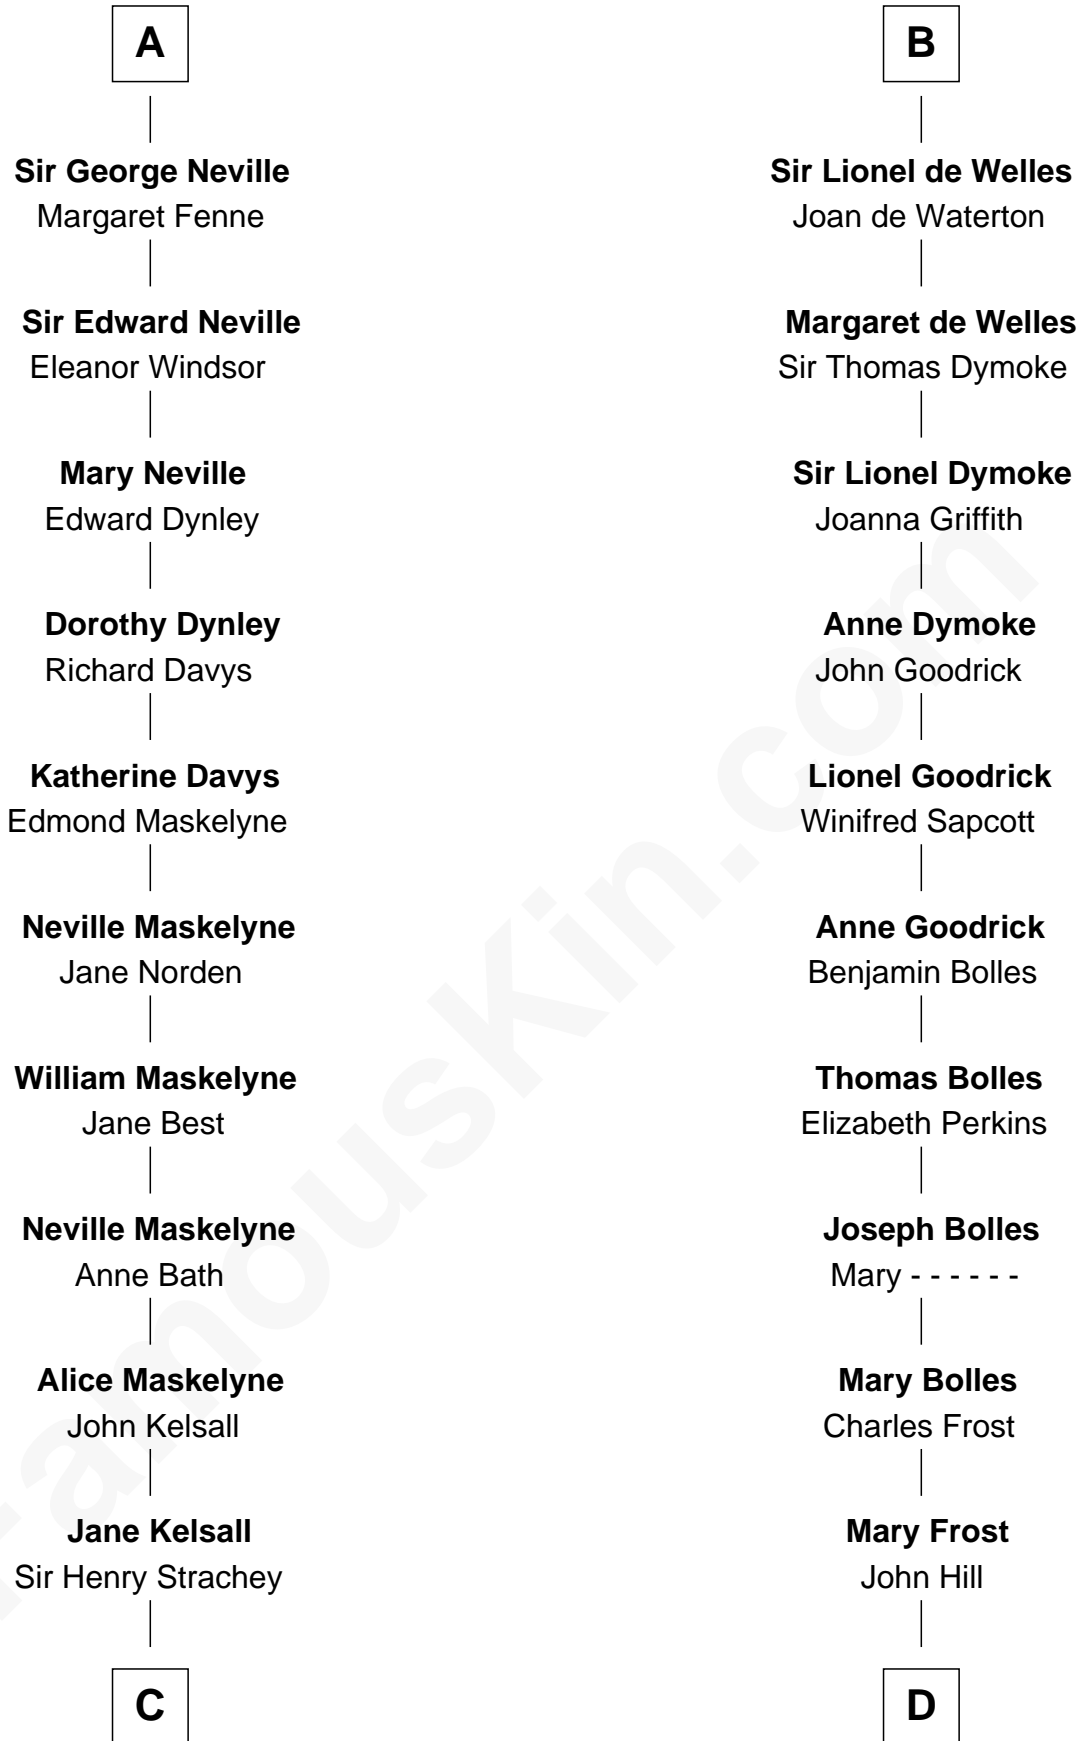

FamousKin.com

Relationship Chart of

Lytton Strachey

Author and Co-Founder of Bloomsbury Group

19th cousin 1 time removed of

Ichabod Goodwin

27th Governor of New Hampshire

Sir Roger de Quincy
Helen of Galloway

C

Edward Strachey
Julia Woodburn Kirkpatrick

Sir Richard Strachey
Jane Maria Grant

Lytton Strachey
British Author

D

Elisha Hill
Mary Plaisted

Hannah Hill
Dominicus Goodwin

Samuel Goodwin
Anna Thompson Gerrish