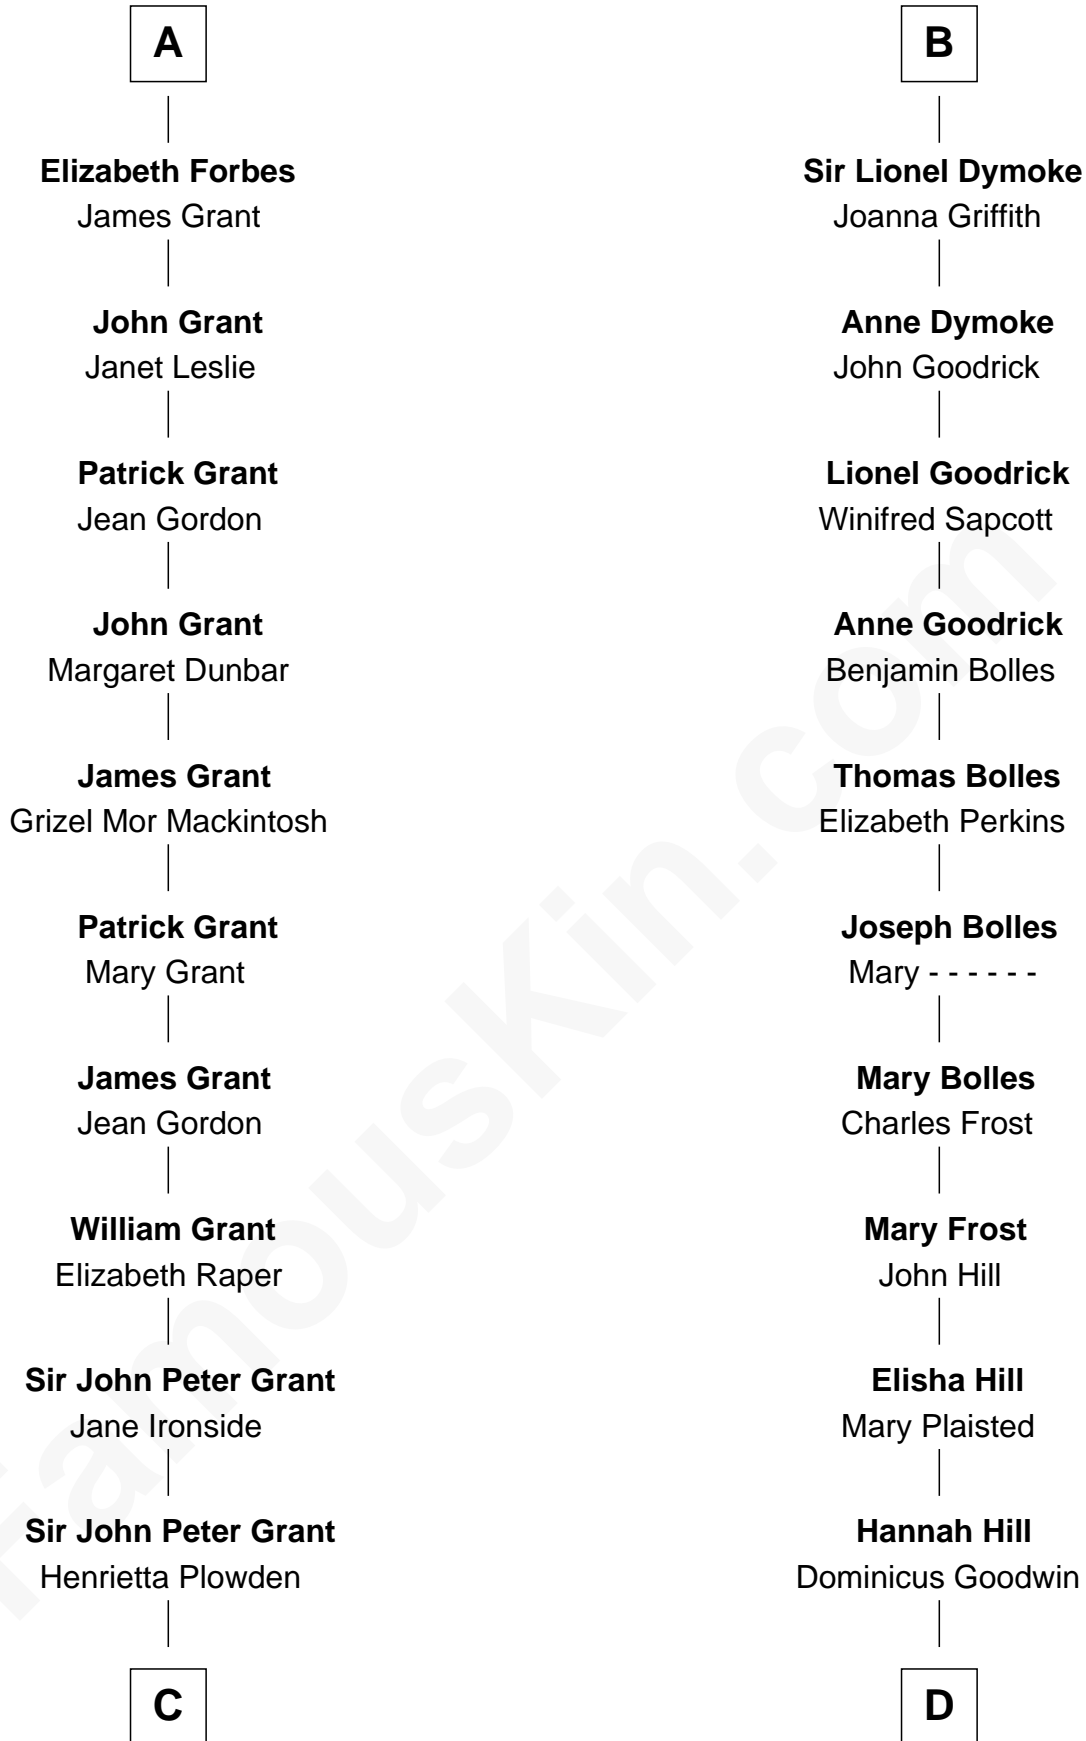

FamousKin.com

Relationship Chart of

Lytton Strachey

Author and Co-Founder of Bloomsbury Group

18th cousin of

Ichabod Goodwin

27th Governor of New Hampshire

C

Jane Maria Grant
Sir Richard Strachey

Lytton Strachey
British Author

D

Samuel Goodwin
Anna Thompson Gerrish

Ichabod Goodwin
27th Governor of New Hampshire

FamousKin.com