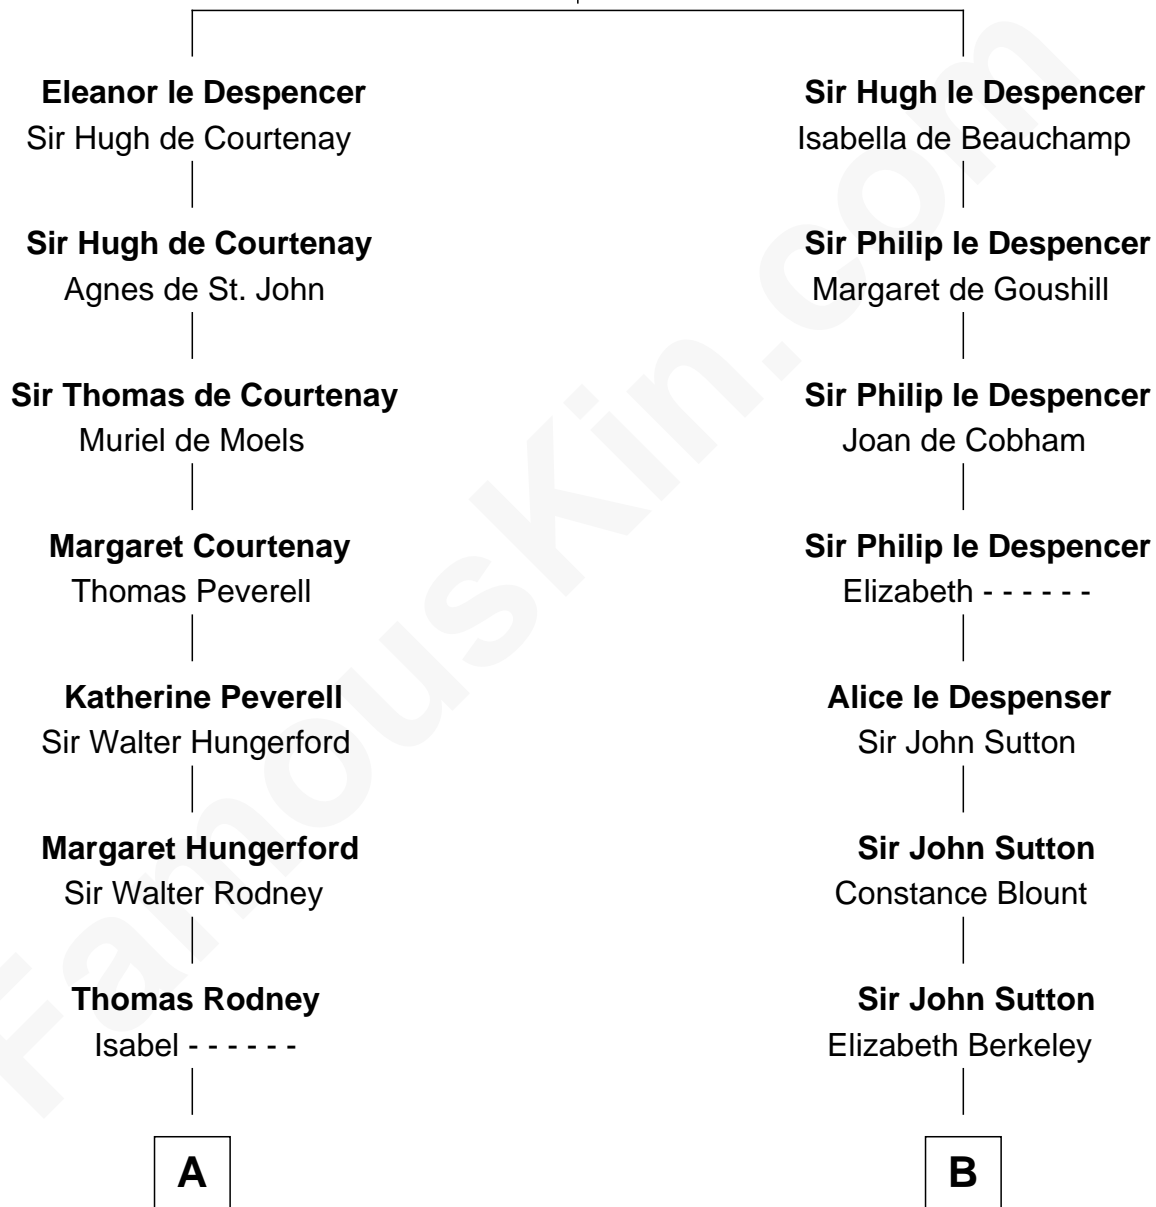

FamousKin.com

Relationship Chart of

Lytton Strachey

Author and Co-Founder of Bloomsbury Group

12th cousin 6 times removed of

Gov. Thomas Dudley

(1576 - 1653) Great Migration Immigrant 1630

Sir Hugh le Despencer

Aveline Basset

C

—
Sir Richard Strachey

Jane Maria Grant

—
Lytton Strachey

British Author

FamousKin.com