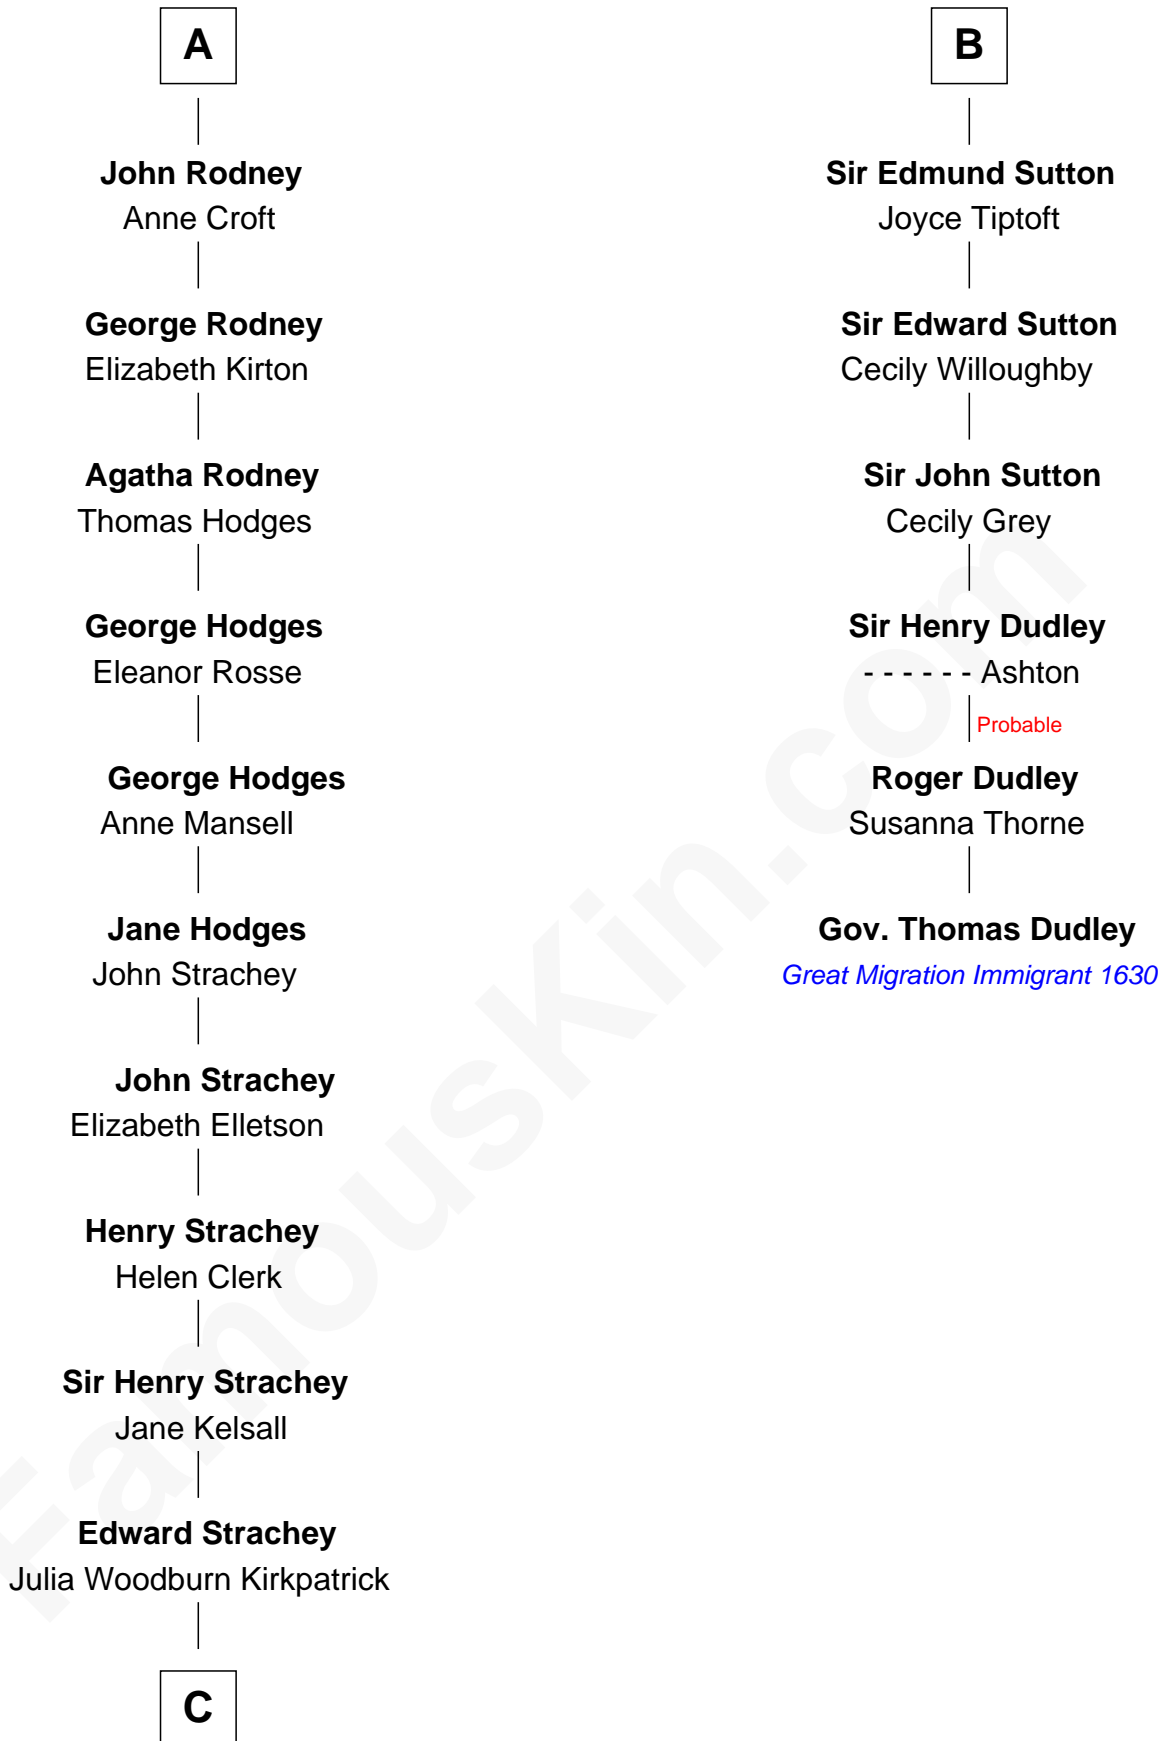

FamousKin.com

Relationship Chart of

Lytton Strachey

Author and Co-Founder of Bloomsbury Group

12th cousin 6 times removed of

Gov. Thomas Dudley

(1576 - 1653) Great Migration Immigrant 1630

Sir Hugh le Despencer

Aveline Basset

C

—
Sir Richard Strachey

Jane Maria Grant

—
Lytton Strachey

British Author

FamousKin.com