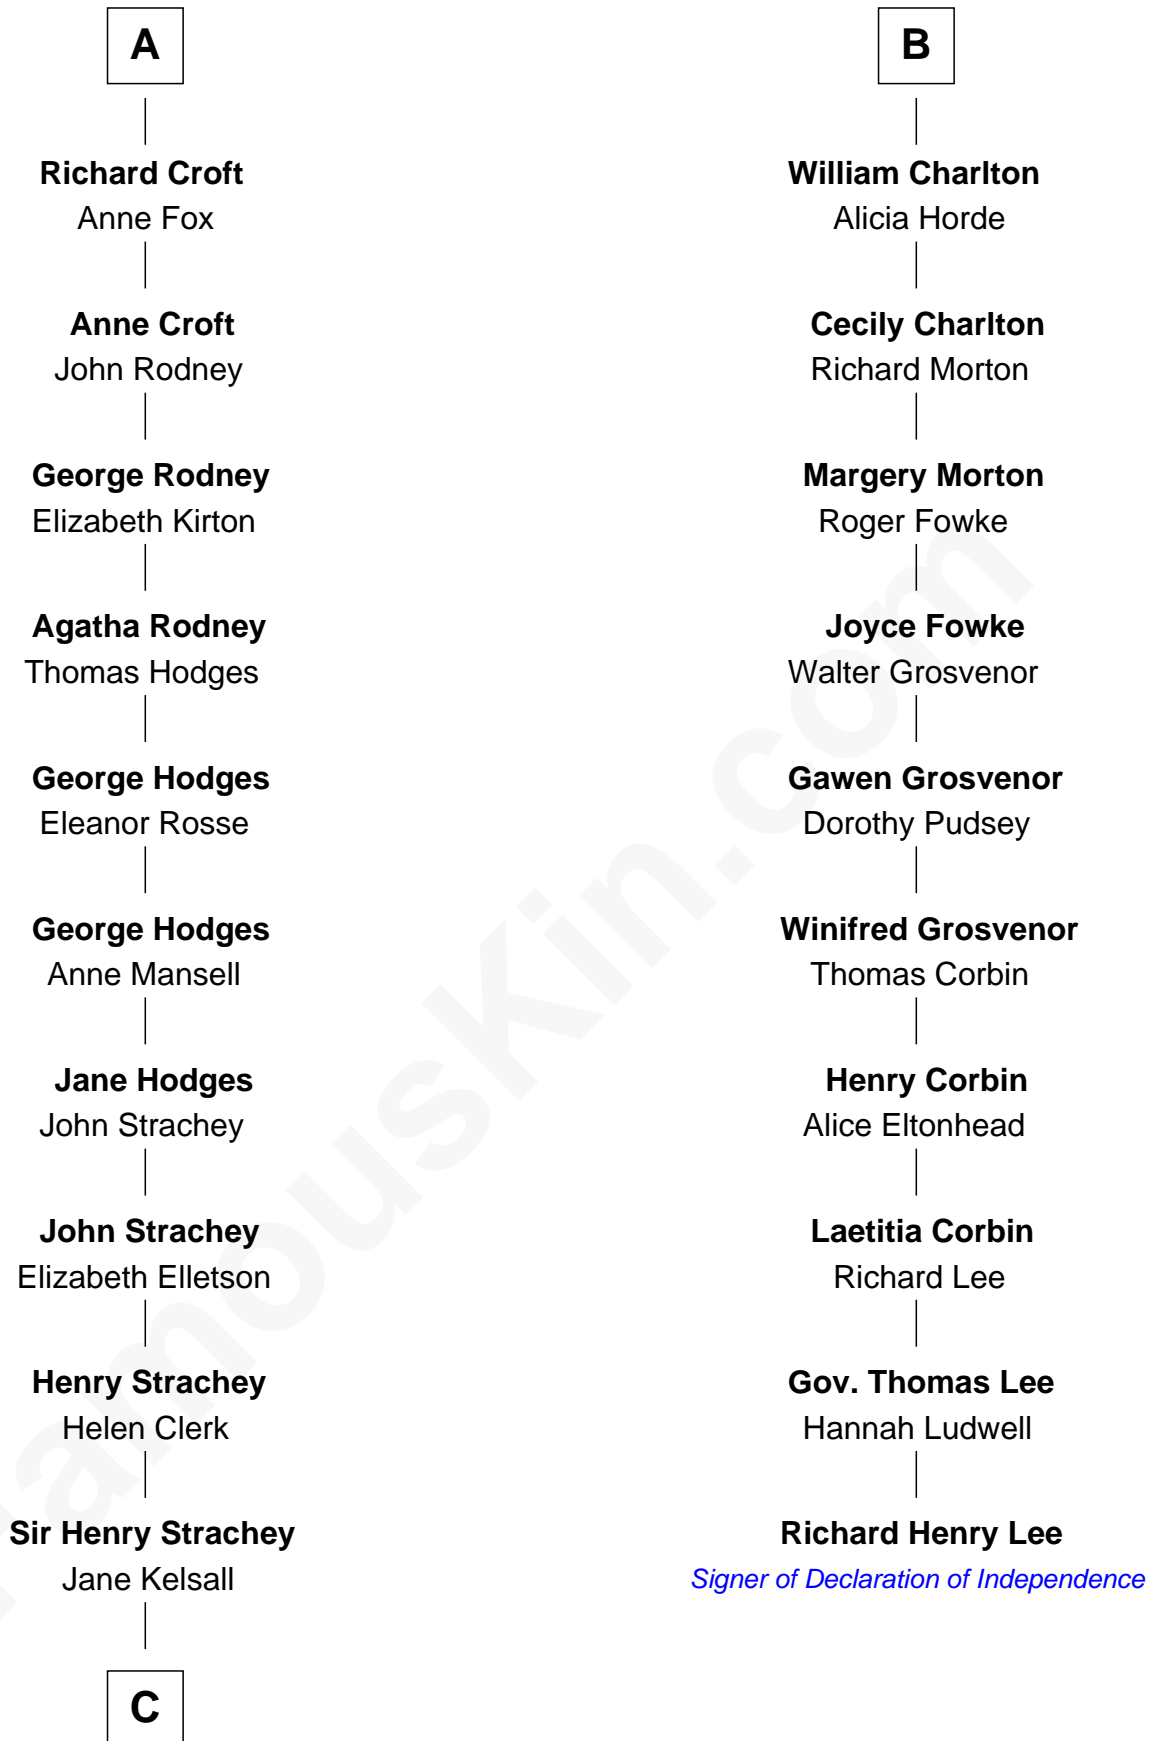

FamousKin.com

Relationship Chart of

Lytton Strachey

Author and Co-Founder of Bloomsbury Group

16th cousin 3 times removed of

Richard Henry Lee

Signer of the Declaration of Independence

Sir Roger de Somery

Nichole d'Aubenev

C

—
Edward Strachey
Julia Woodburn Kirkpatrick

—
Sir Richard Strachey
Jane Maria Grant

—
Lytton Strachey
British Author

FamousKin.com