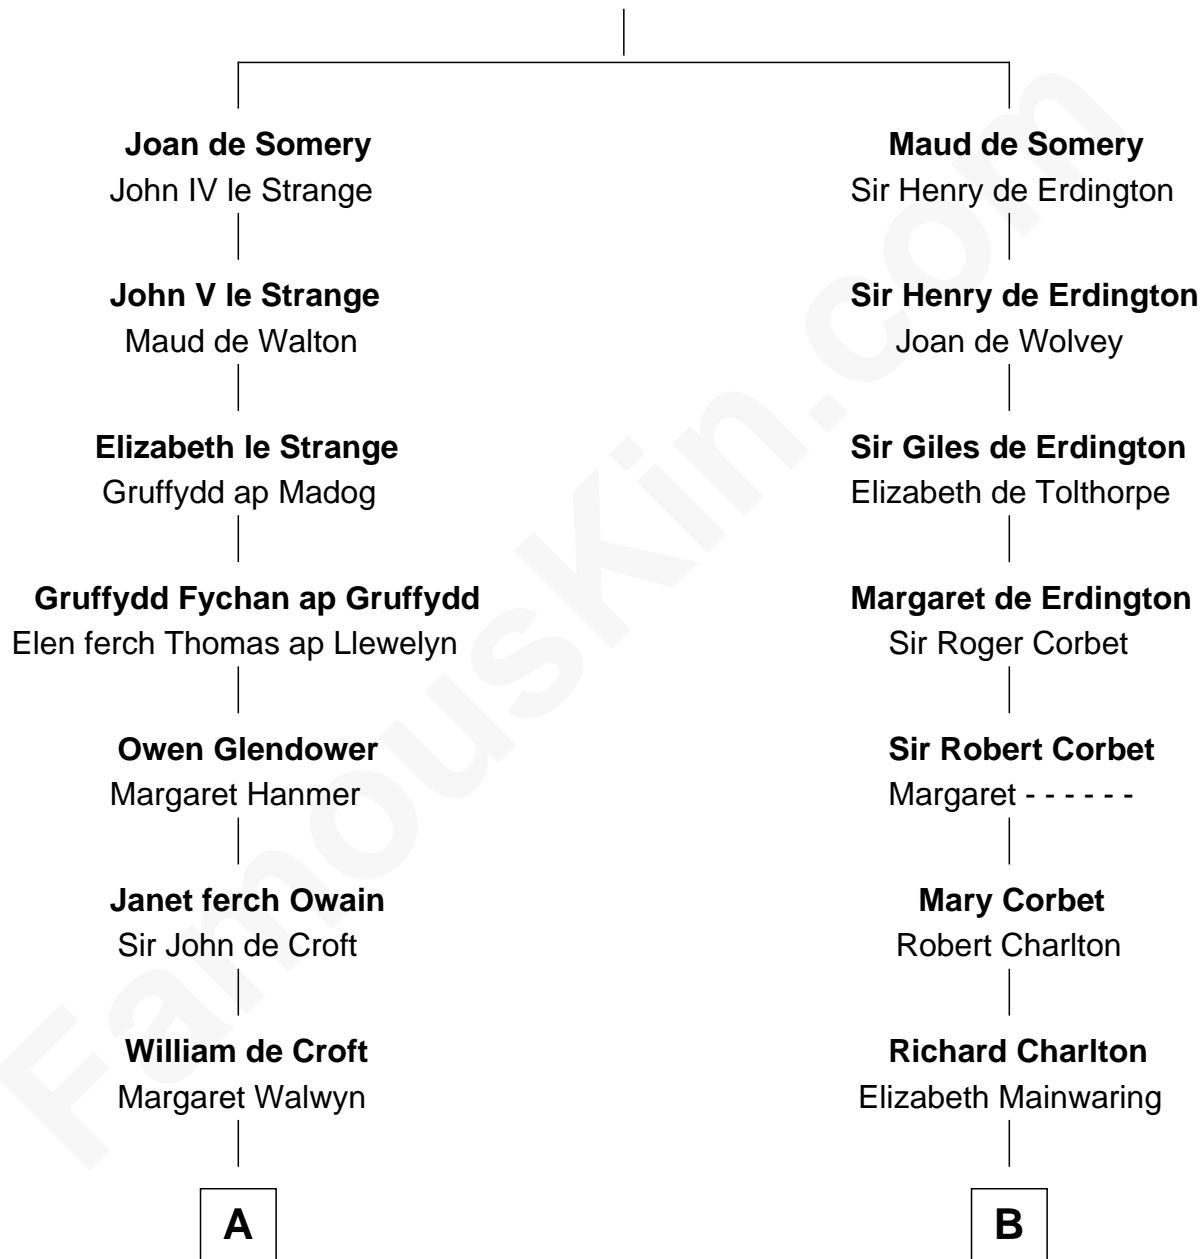

FamousKin.com

Relationship Chart of

Lytton Strachey

Author and Co-Founder of Bloomsbury Group

16th cousin 3 times removed of

Richard Henry Lee

Signer of the Declaration of Independence

Sir Roger de Somery

Nichole d'Aubenev

C

—
Edward Strachey
Julia Woodburn Kirkpatrick

—
Sir Richard Strachey
Jane Maria Grant

—
Lytton Strachey
British Author

FamousKin.com