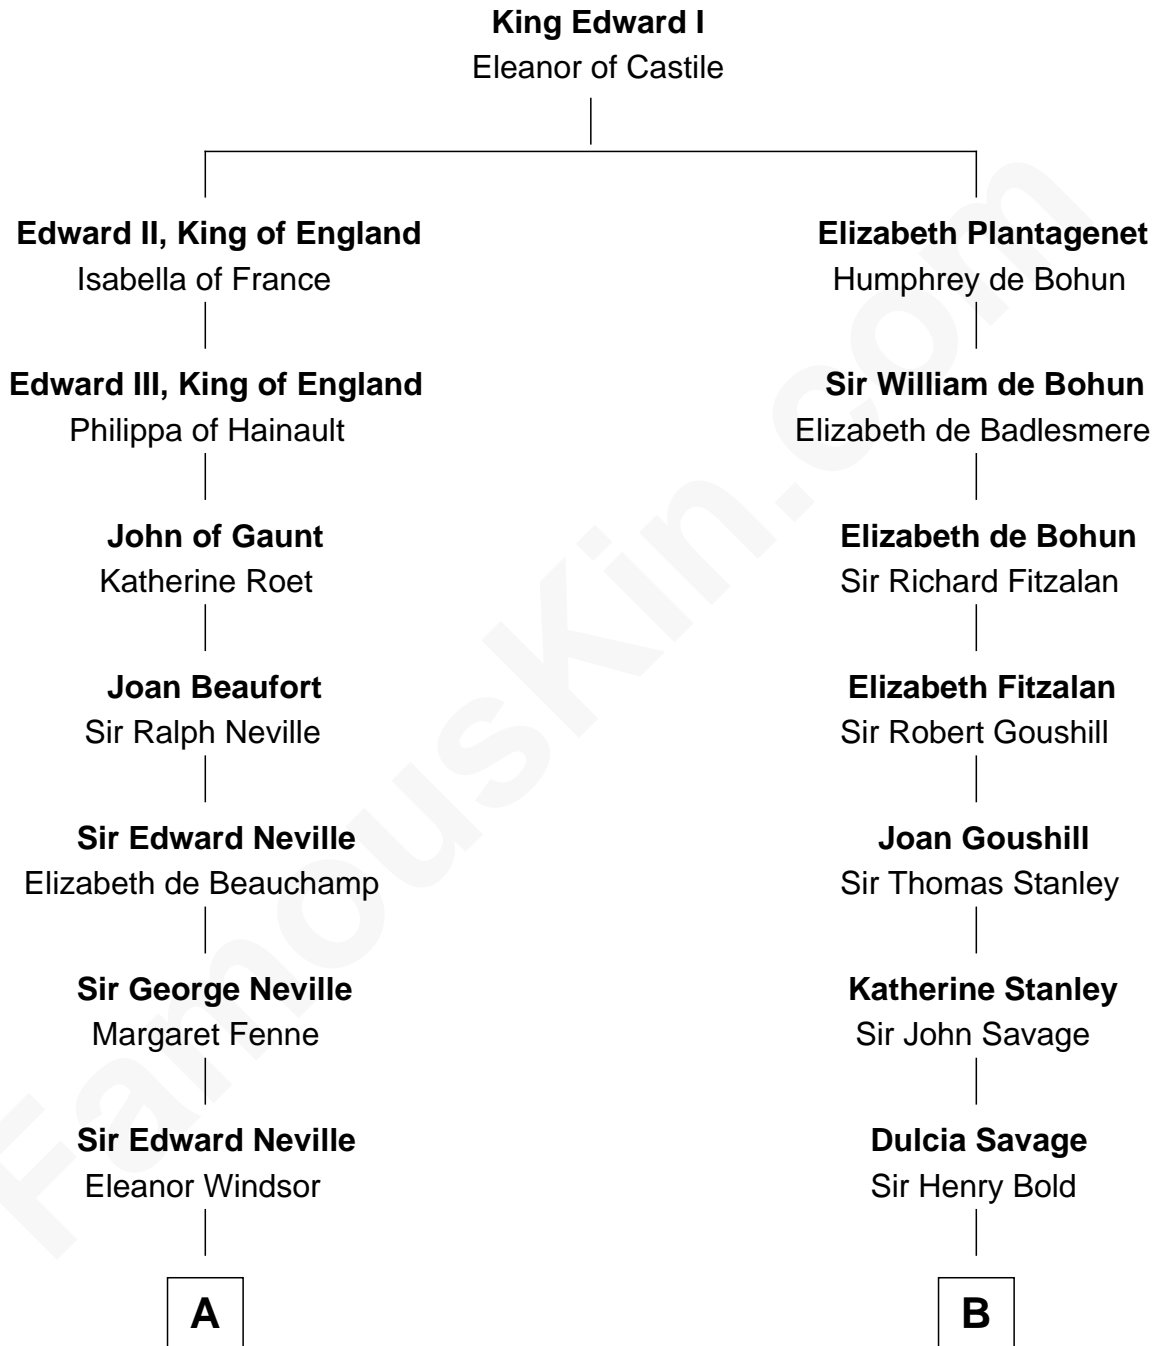

FamousKin.com

Relationship Chart of

Lytton Strachey

Author and Co-Founder of Bloomsbury Group

14th cousin 3 times removed of

Richard Henry Lee

Signer of the Declaration of Independence

A

Mary Neville
Edward Dynley

Dorothy Dynley
Richard Davys

Katherine Davys
Edmond Maskelyne

Neville Maskelyne
Jane Norden

William Maskelyne
Jane Best

Neville Maskelyne
Anne Bath

Alice Maskelyne
John Kelsall

Jane Kelsall
Sir Henry Strachey