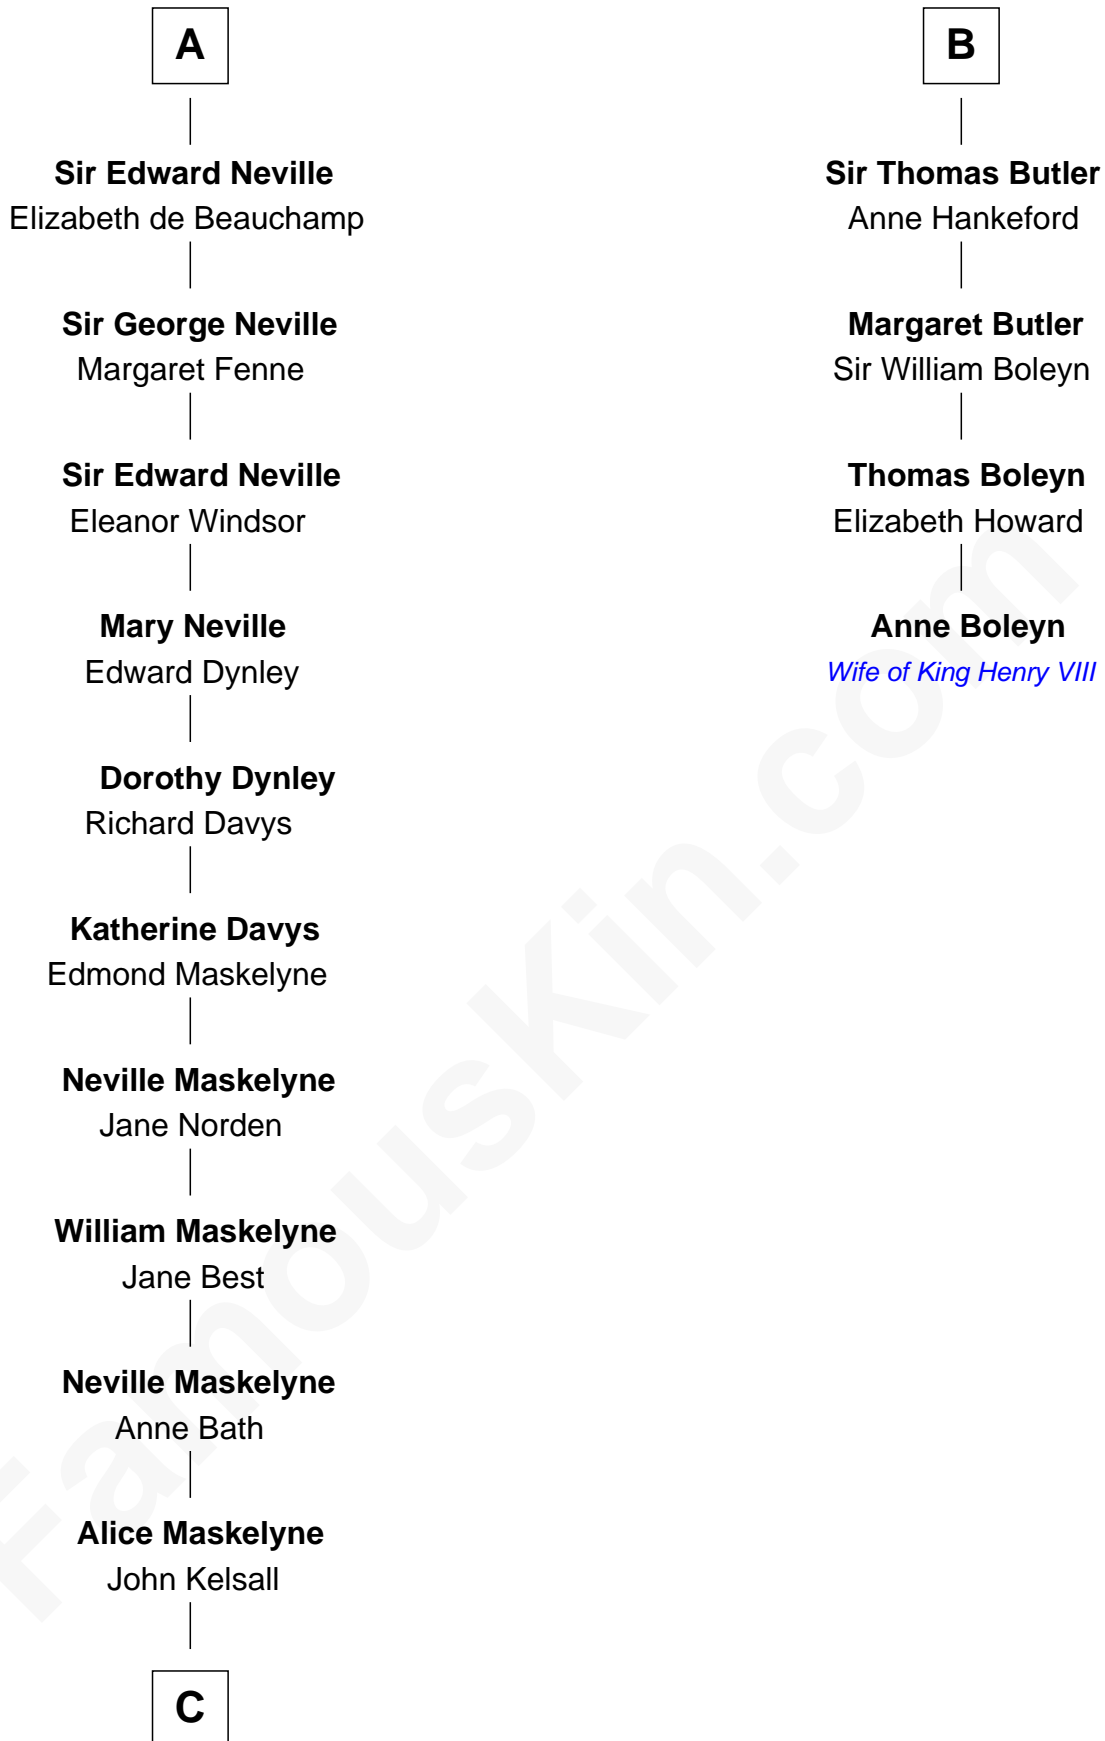

FamousKin.com

Relationship Chart of

Lytton Strachey

Author and Co-Founder of Bloomsbury Group

10th cousin 10 times removed of

Anne Boleyn

2nd Wife of King Henry VIII

C

—
Jane Kelsall

Sir Henry Strachey

—
Edward Strachey

Julia Woodburn Kirkpatrick

—
Sir Richard Strachey

Jane Maria Grant

—
Lytton Strachey

British Author