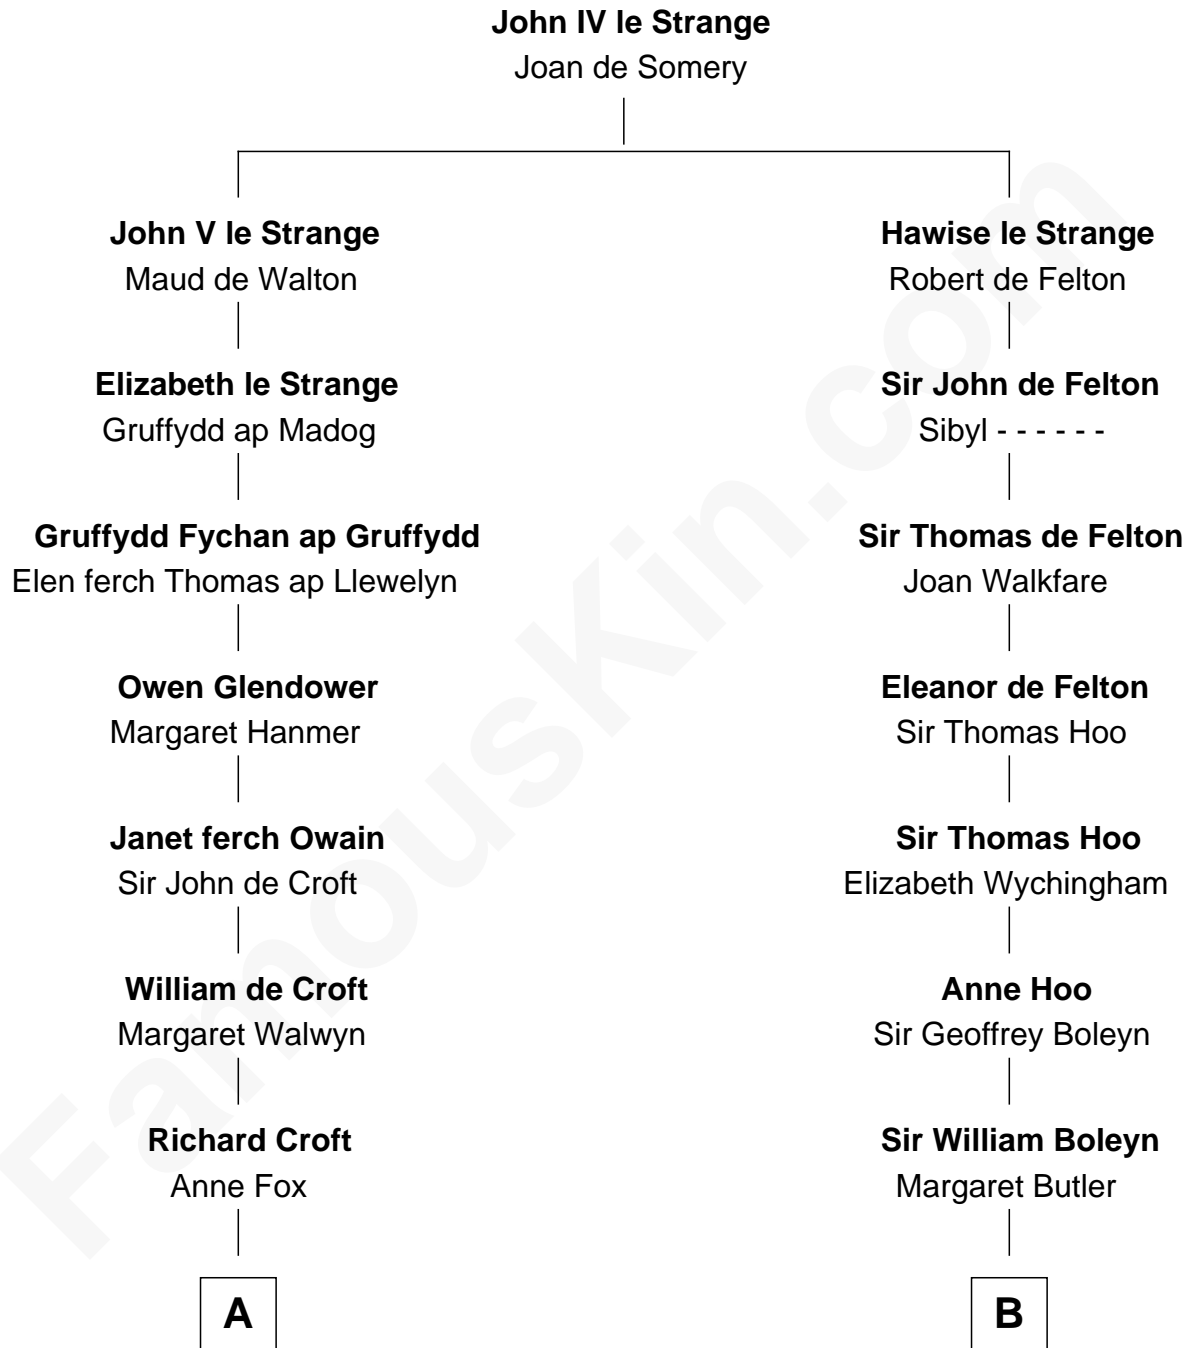

FamousKin.com

Relationship Chart of

Lytton Strachey

Author and Co-Founder of Bloomsbury Group

8th cousin 10 times removed of

Anne Boleyn

2nd Wife of King Henry VIII

C

—
Sir Richard Strachey

Jane Maria Grant

—
Lytton Strachey

British Author

FamousKin.com