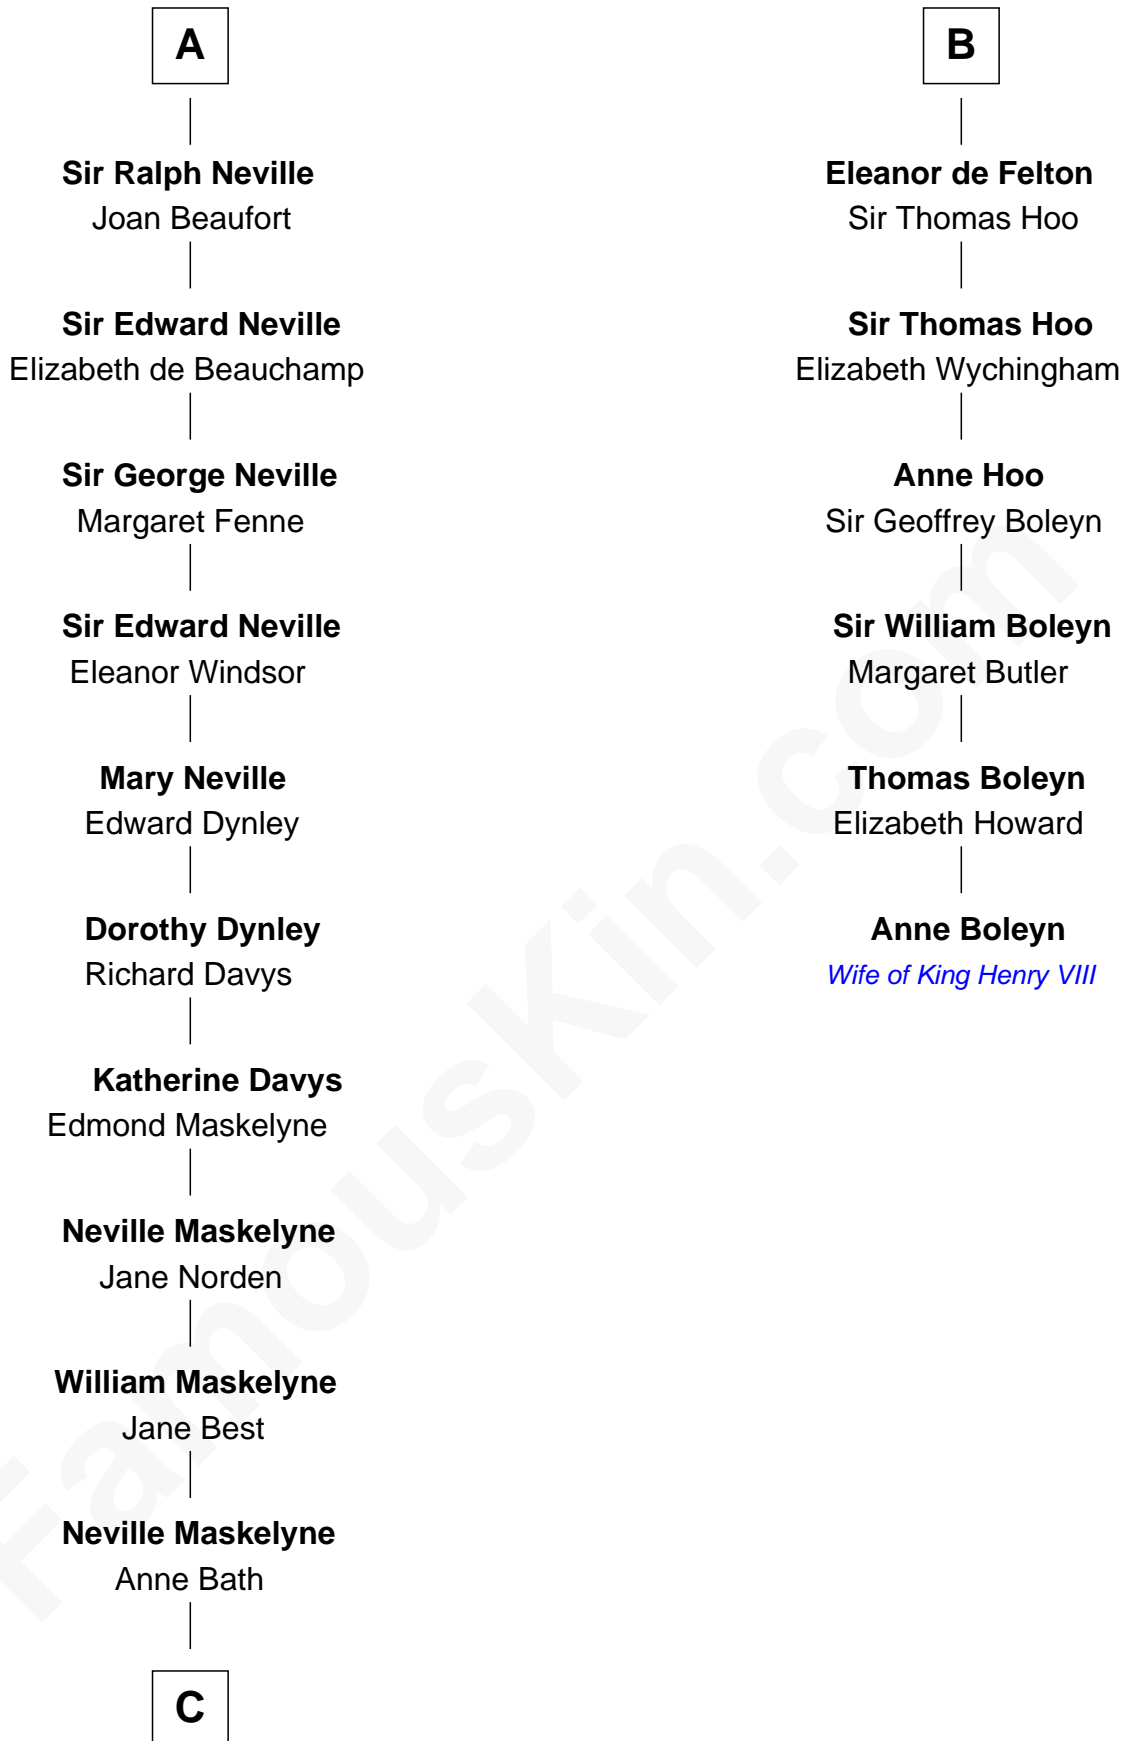

FamousKin.com

Relationship Chart of

Lytton Strachey

Author and Co-Founder of Bloomsbury Group

12th cousin 9 times removed of

Anne Boleyn

2nd Wife of King Henry VIII

Sir Ranulf de Gernons

Maud of Gloucester

C

—
Alice Maskelyne

John Kelsall

—
Jane Kelsall

Sir Henry Strachey

—
Edward Strachey

Julia Woodburn Kirkpatrick