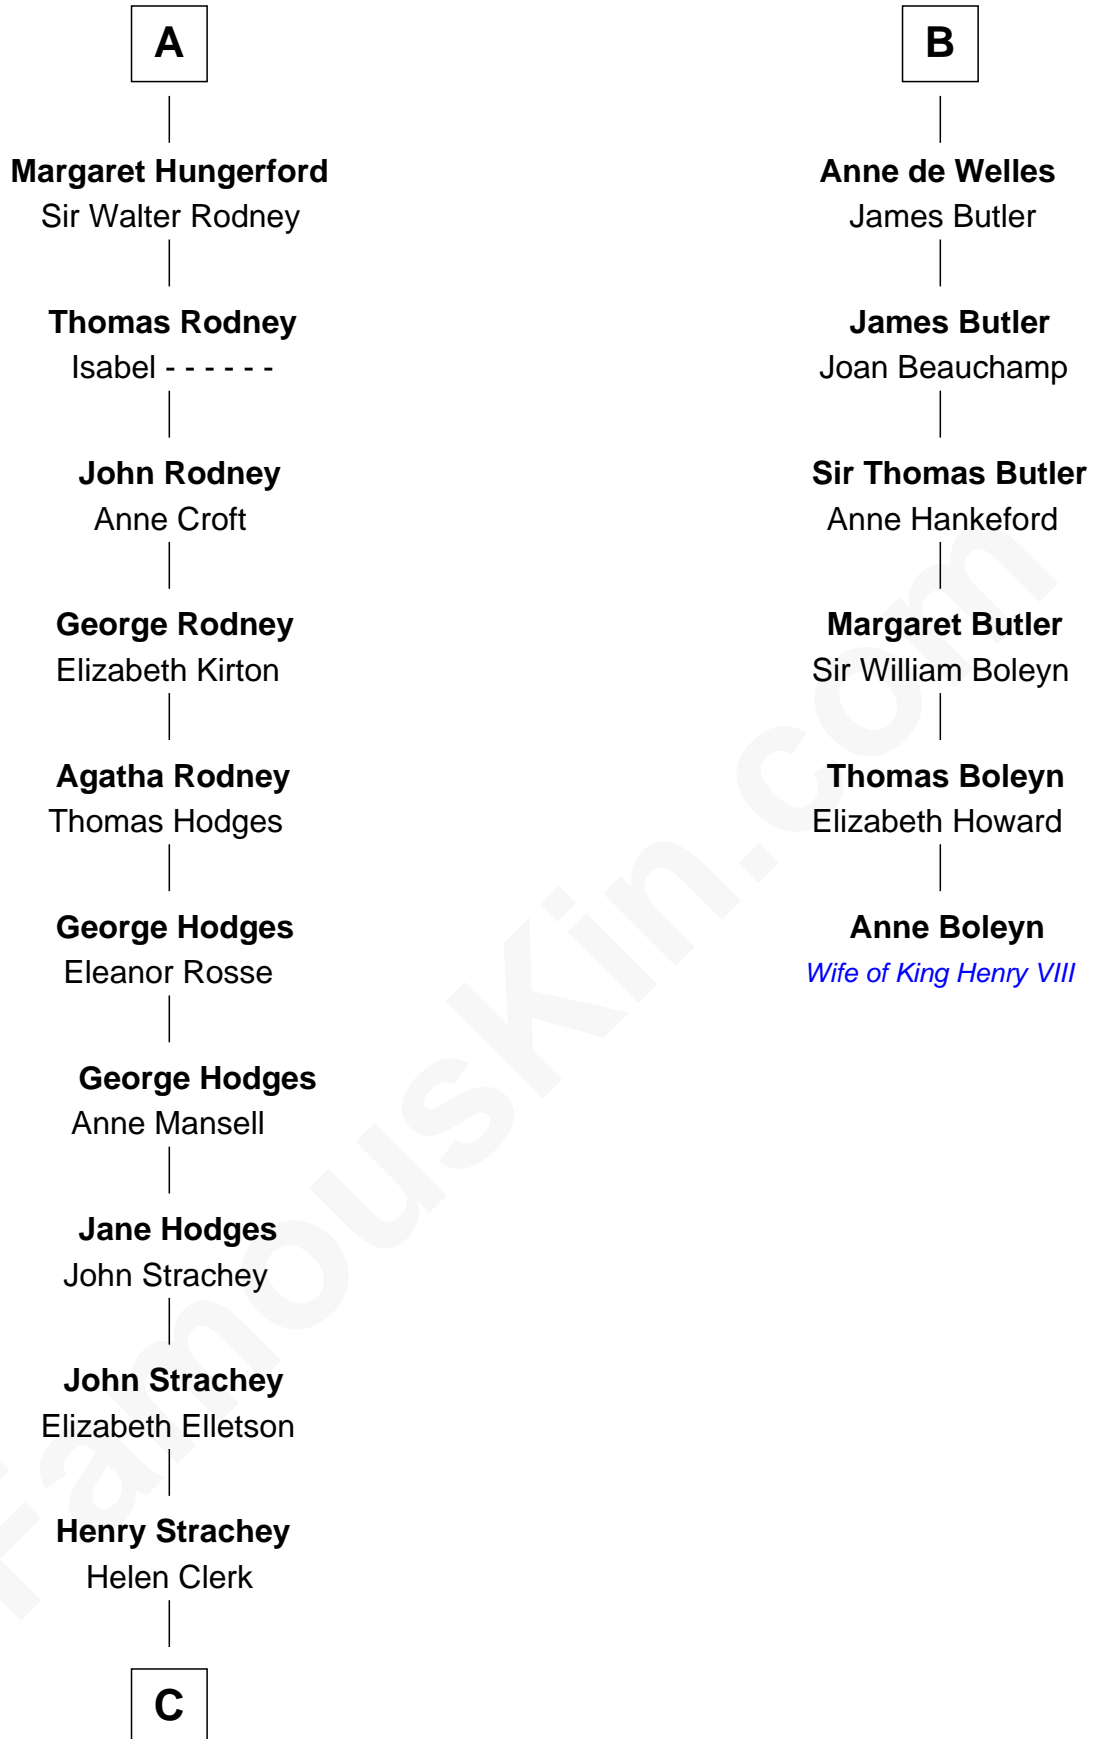

## Relationship Chart of

### Anne Boleyn

*2nd Wife of King Henry VIII*

**C**

—  
**Sir Henry Strachey**

Jane Kelsall

—  
**Edward Strachey**

Julia Woodburn Kirkpatrick

—  
**Sir Richard Strachey**