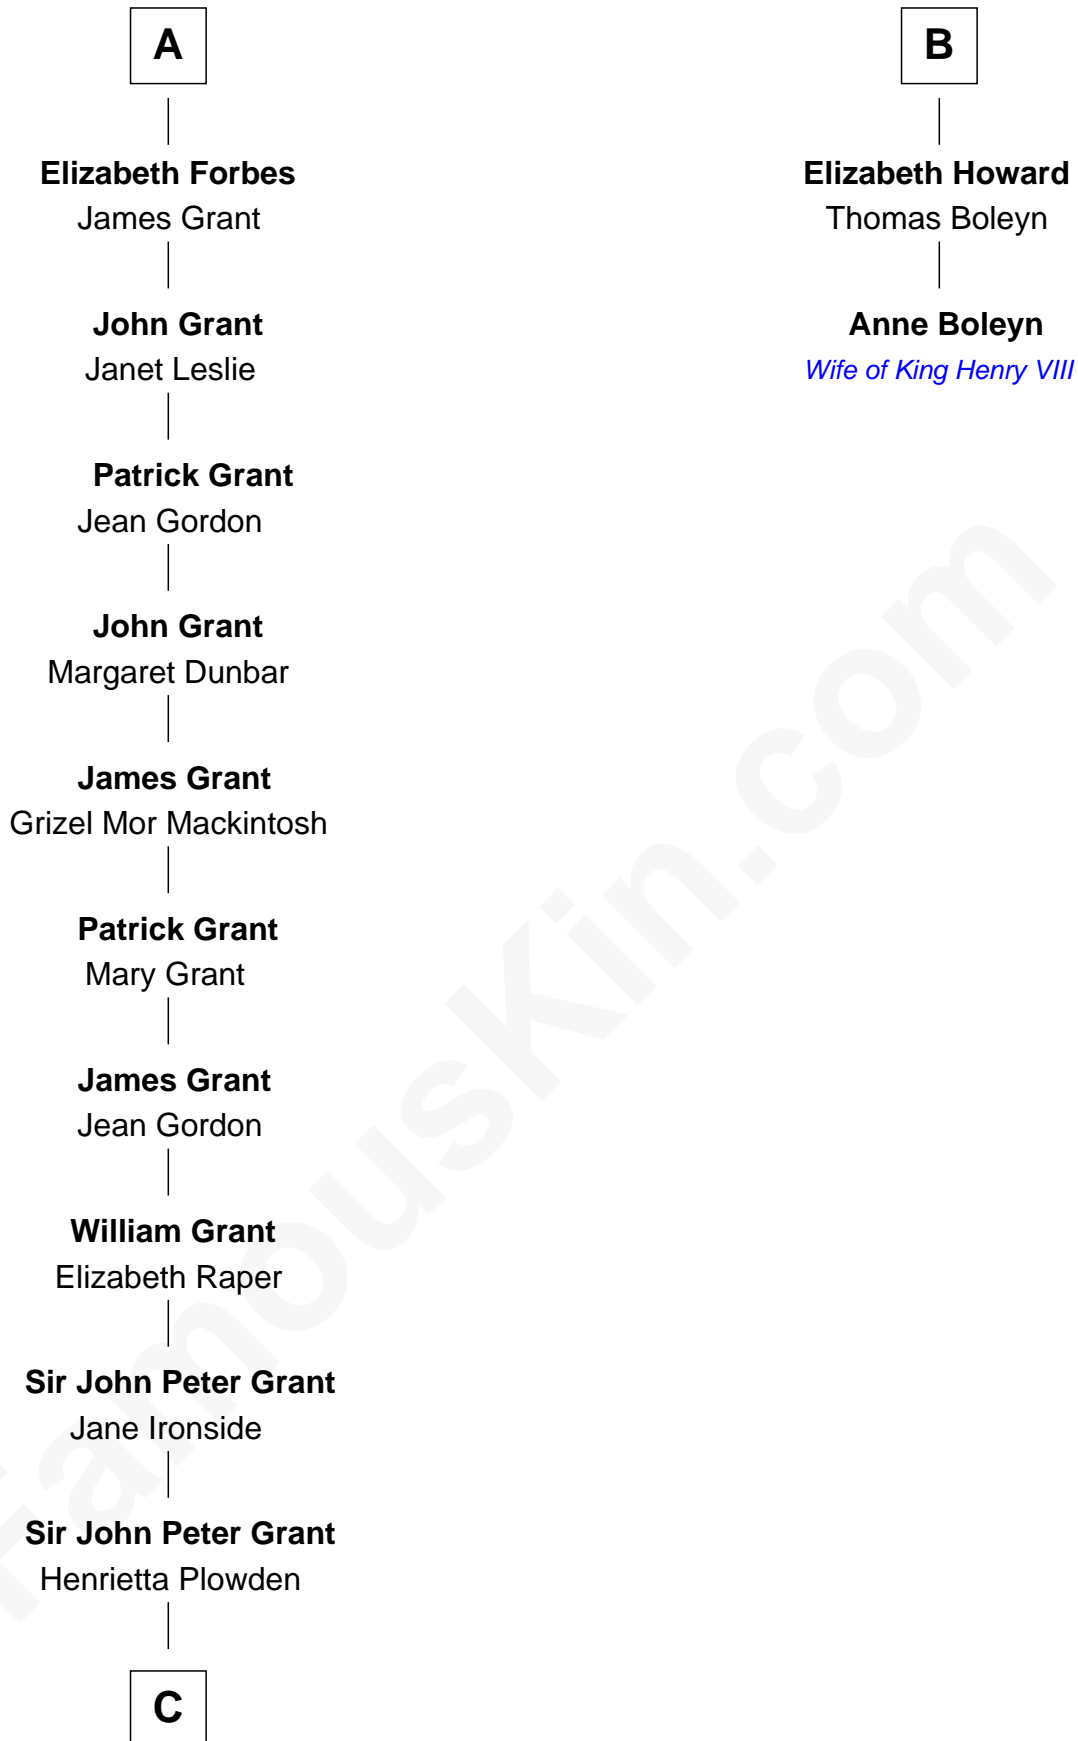

## Relationship Chart of

### Anne Boleyn

2nd Wife of King Henry VIII

**C**

—  
**Jane Maria Grant**  
Sir Richard Strachey

—  
**Lytton Strachey**  
*British Author*

FamousKin.com