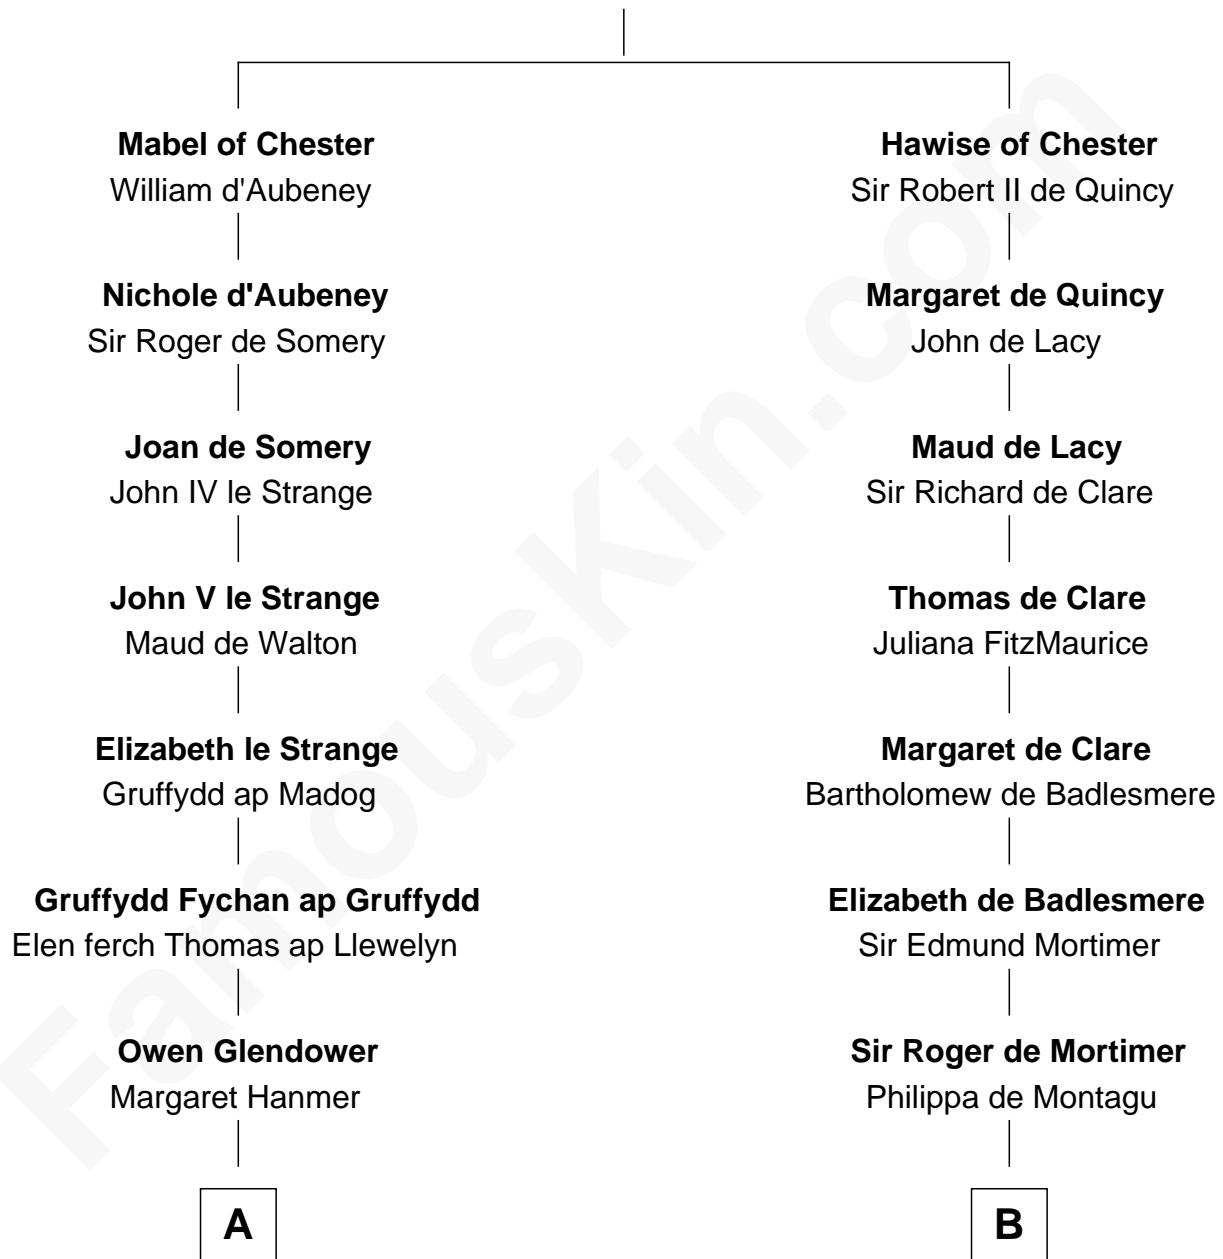

FamousKin.com

Relationship Chart of

Lytton Strachey

Author and Co-Founder of Bloomsbury Group

13th cousin 8 times removed of

King Henry VIII

King of England

Bertrade de Montfort
Hugh de Kevelioc

C

Henry Strachey

Helen Clerk

Sir Henry Strachey

Jane Kelsall

Edward Strachey

Julia Woodburn Kirkpatrick

Sir Richard Strachey