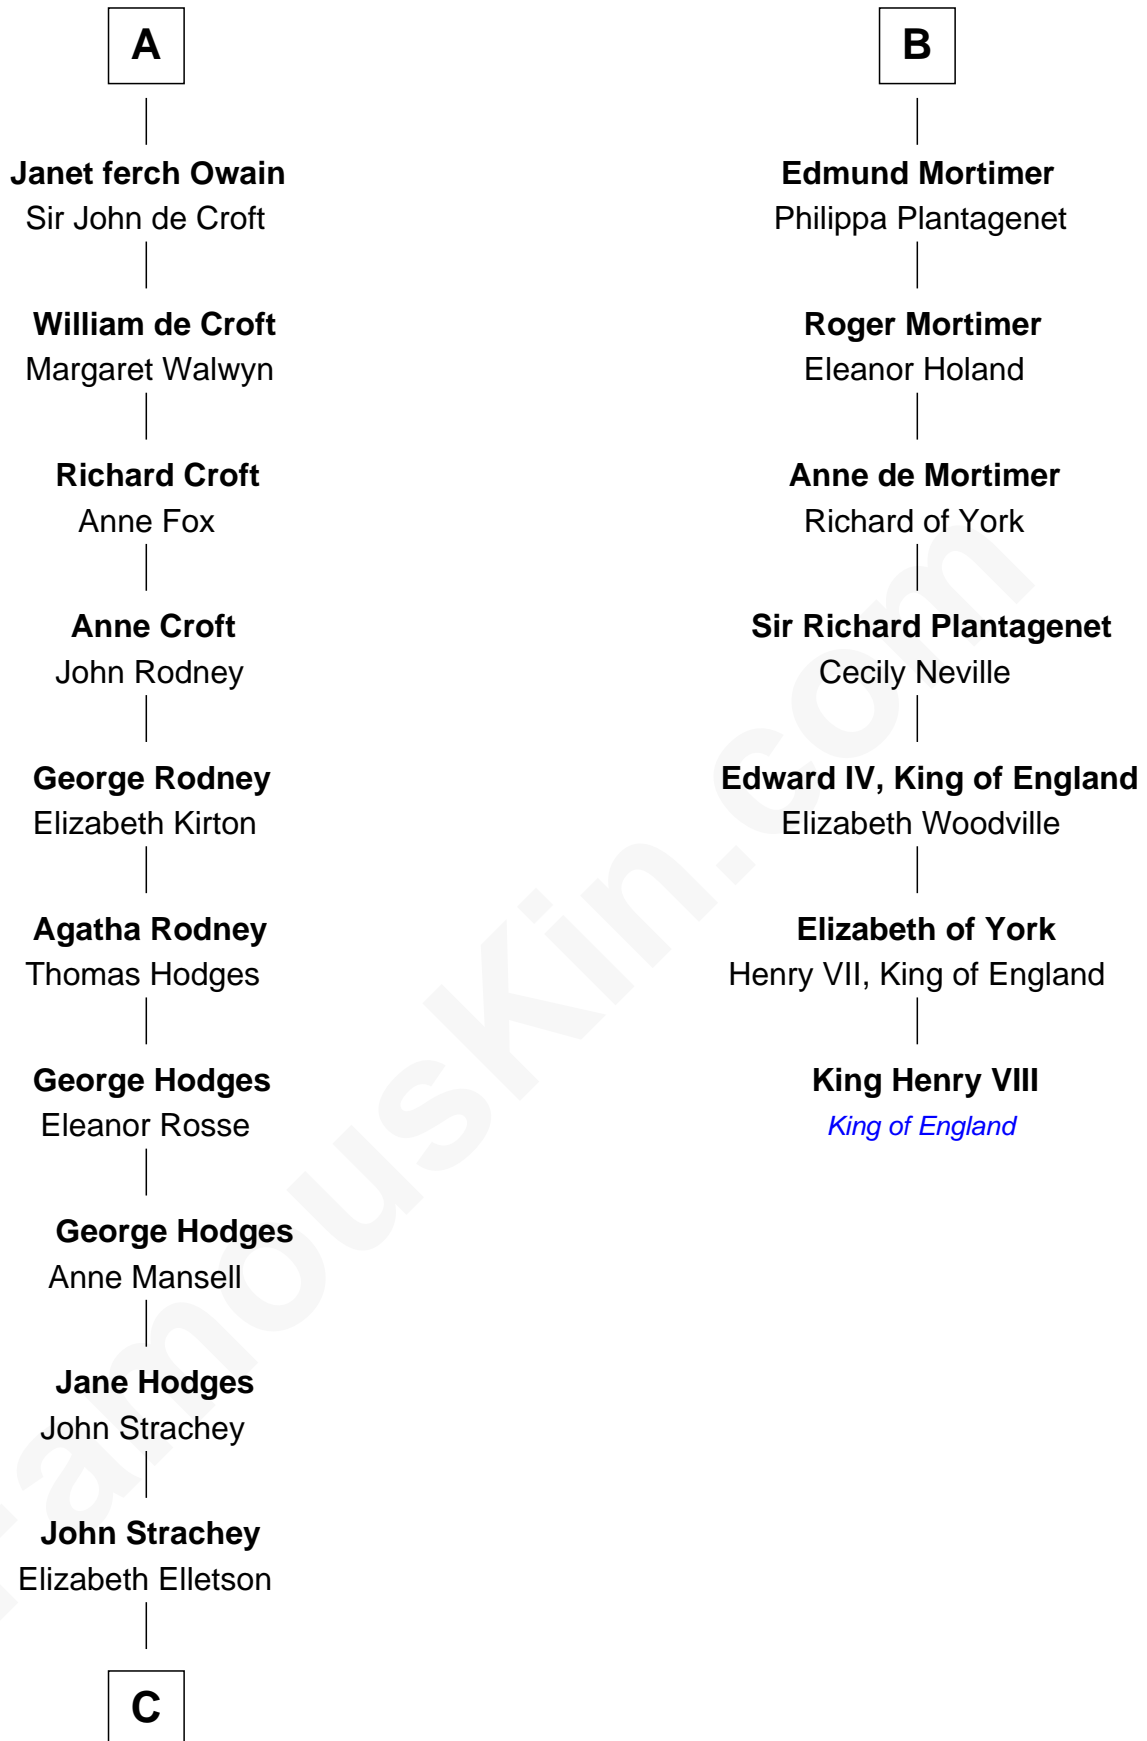

FamousKin.com

Relationship Chart of

Lytton Strachey

Author and Co-Founder of Bloomsbury Group

13th cousin 8 times removed of

King Henry VIII

King of England

Bertrade de Montfort
Hugh de Kevelioc