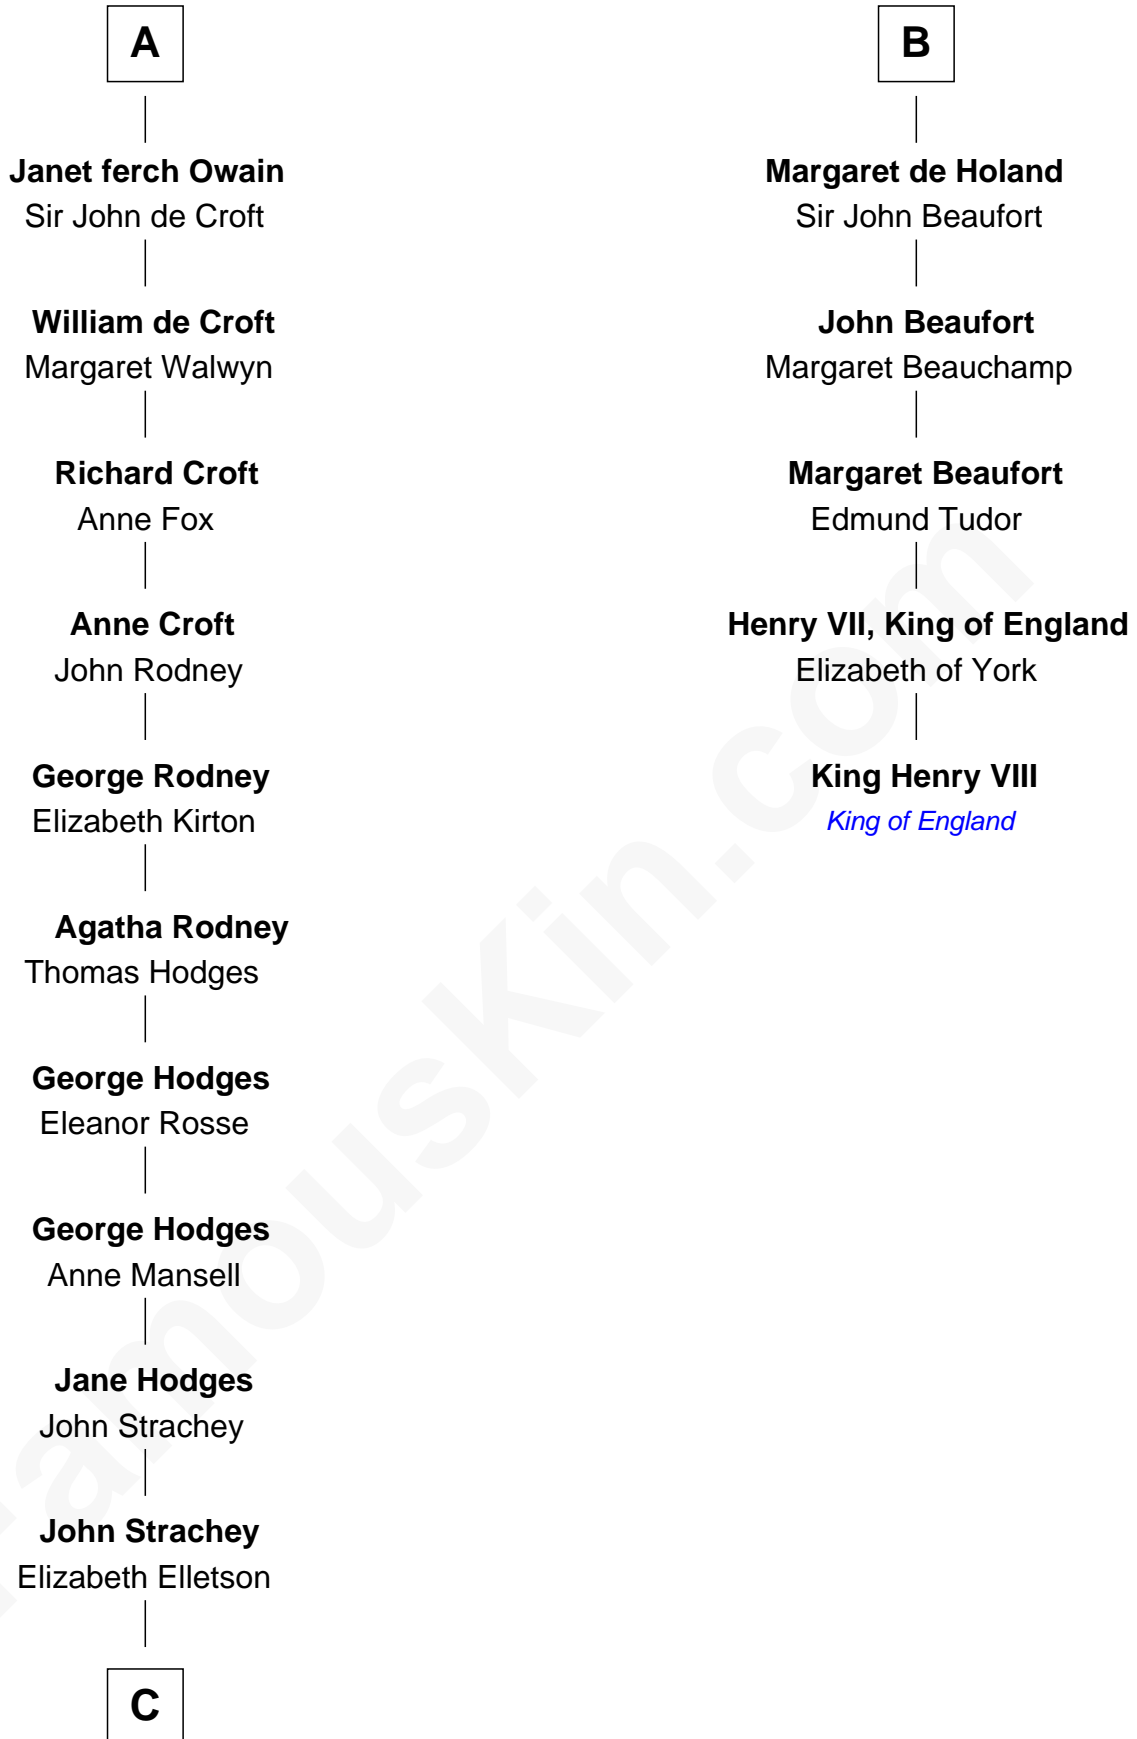

FamousKin.com

Relationship Chart of

Lytton Strachey

Author and Co-Founder of Bloomsbury Group

11th cousin 10 times removed of

King Henry VIII
King of England

C

Henry Strachey

Helen Clerk

Sir Henry Strachey

Jane Kelsall

Edward Strachey

Julia Woodburn Kirkpatrick

Sir Richard Strachey

Jane Maria Grant

Lytton Strachey