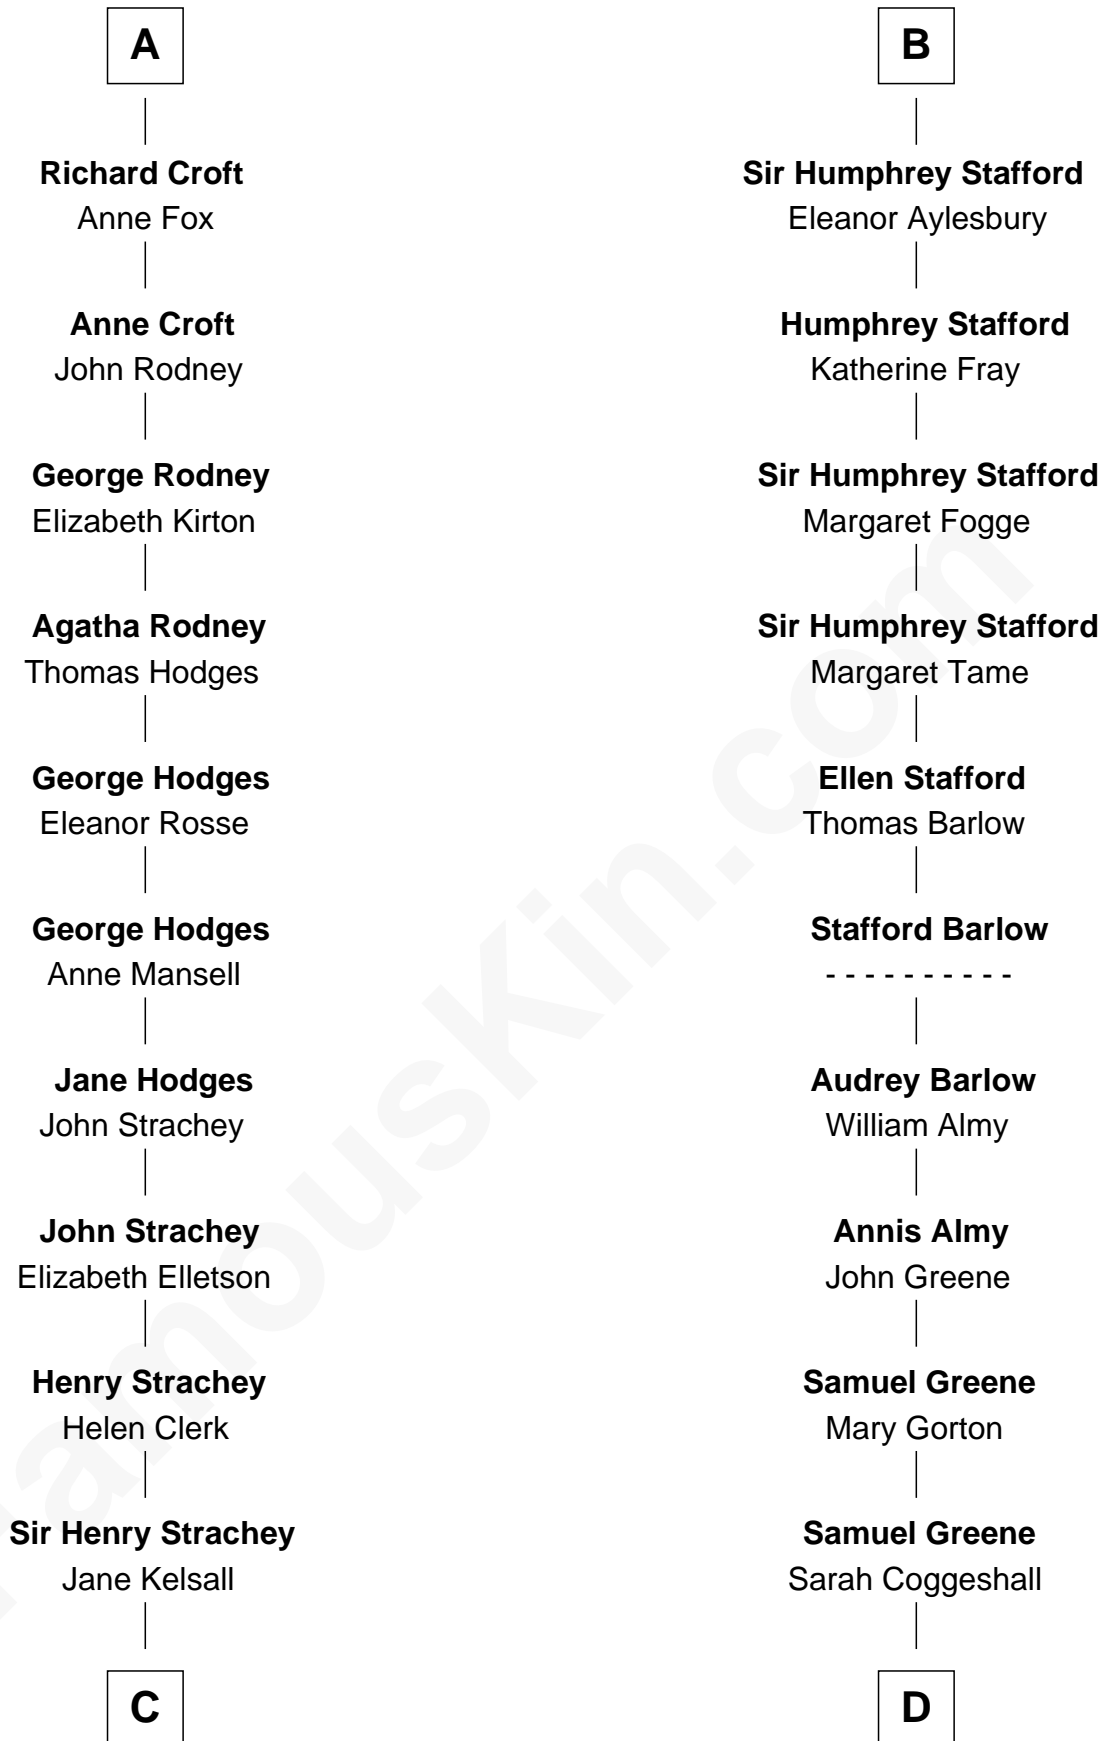

FamousKin.com

Relationship Chart of

Lytton Strachey

Author and Co-Founder of Bloomsbury Group

19th cousin of

Samuel Ward King

15th Governor of Rhode Island

Sir Roger de Somery

Nichole d'Aubenev

C

Edward Strachey
Julia Woodburn Kirkpatrick

Sir Richard Strachey
Jane Maria Grant

Lytton Strachey
British Author

D

Mercy Green
John Walton

Welthian Walton
William Borden King

Samuel Ward King
15th Governor of Rhode Island

FamousKin.com