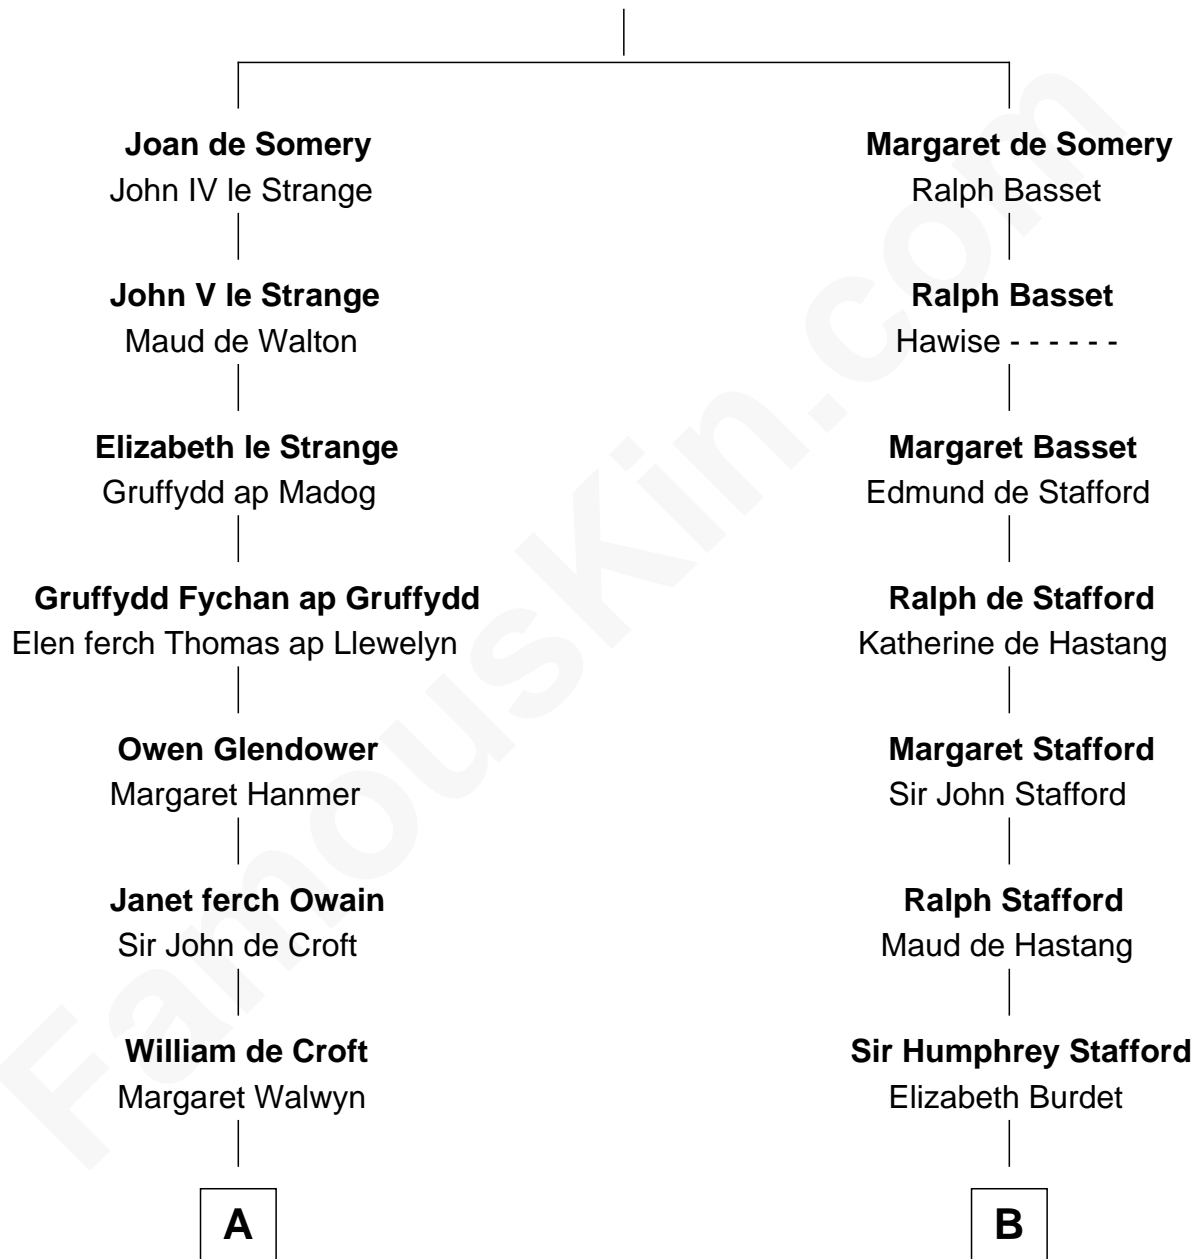

FamousKin.com

Relationship Chart of

Lytton Strachey

Author and Co-Founder of Bloomsbury Group

19th cousin of

Samuel Ward King

15th Governor of Rhode Island

Sir Roger de Somery

Nichole d'Aubenev

C

Edward Strachey
Julia Woodburn Kirkpatrick

Sir Richard Strachey
Jane Maria Grant

Lytton Strachey
British Author

D

Mercy Green
John Walton

Welthian Walton
William Borden King

Samuel Ward King
15th Governor of Rhode Island

FamousKin.com