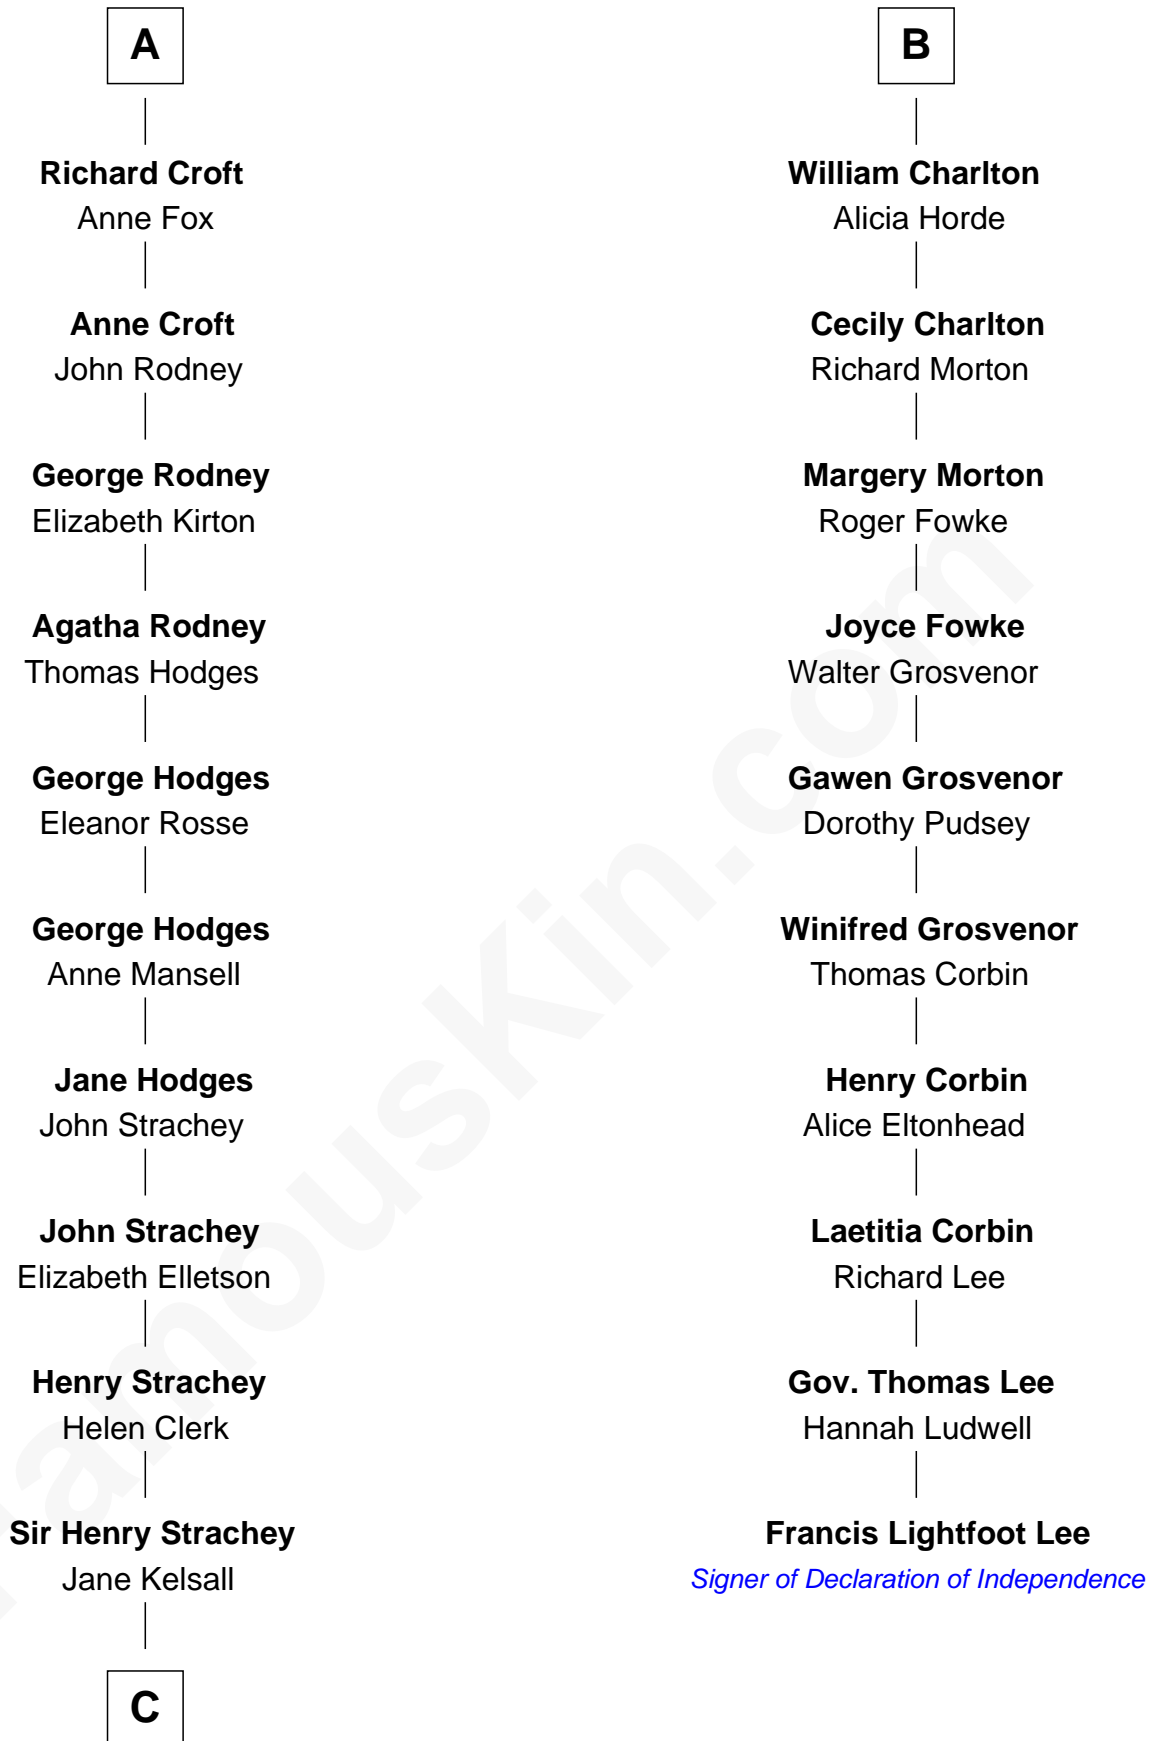

FamousKin.com

Relationship Chart of

Lytton Strachey

Author and Co-Founder of Bloomsbury Group

16th cousin 3 times removed of

Francis Lightfoot Lee

Signer of the Declaration of Independence

Sir Roger de Somery

Nichole d'Aubenev

C

—
Edward Strachey
Julia Woodburn Kirkpatrick

—
Sir Richard Strachey
Jane Maria Grant

—
Lytton Strachey
British Author

FamousKin.com