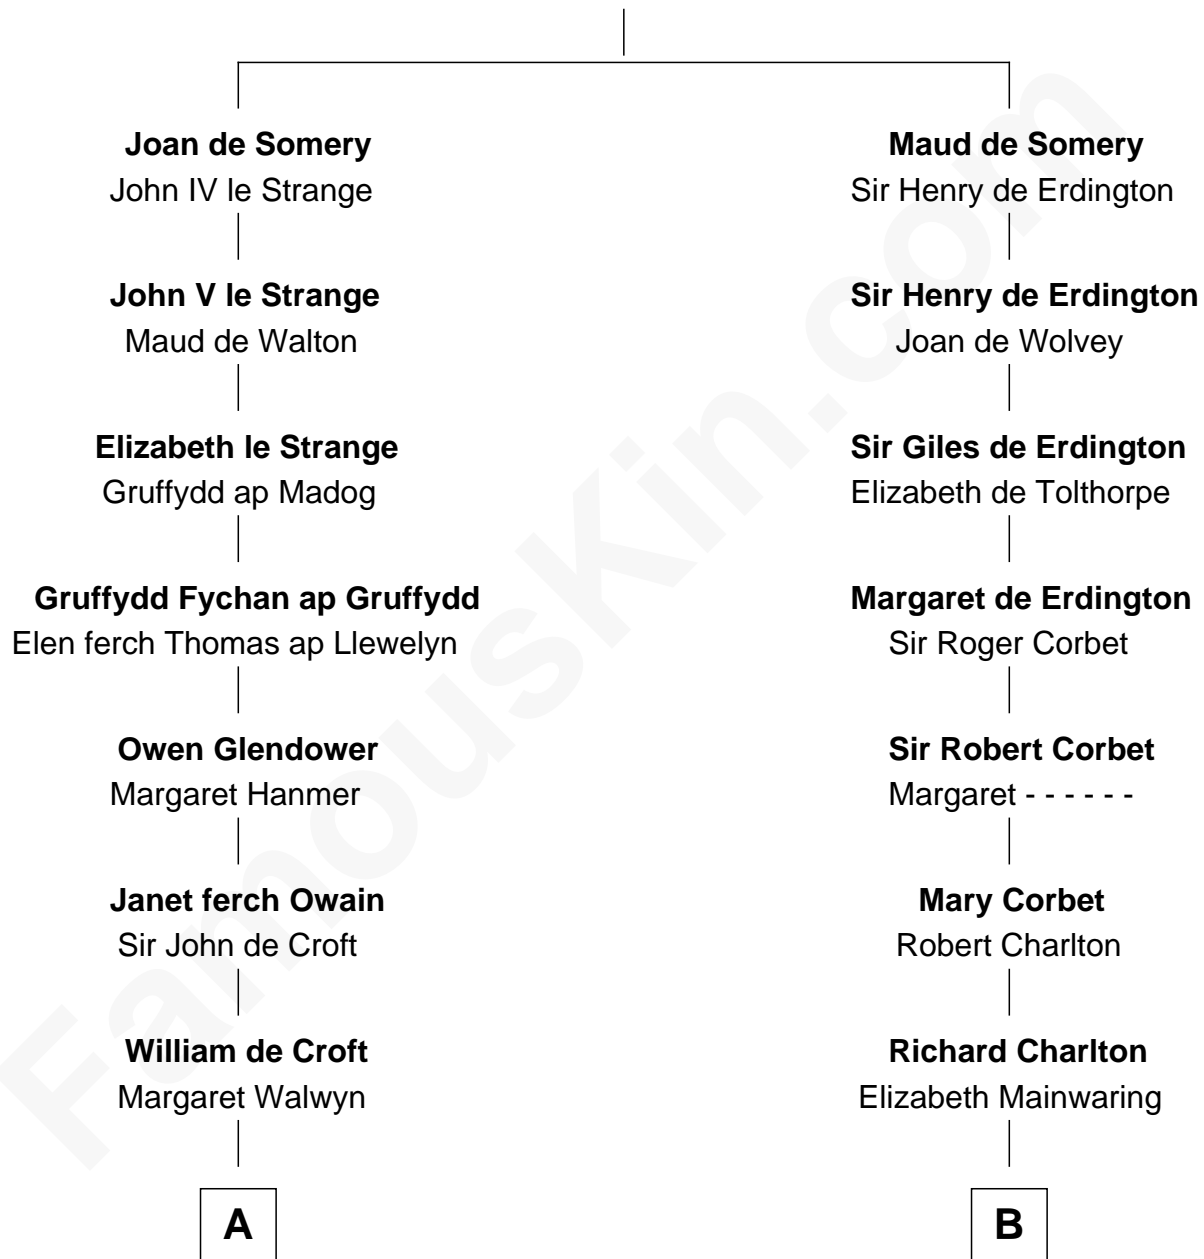

FamousKin.com

Relationship Chart of

Lytton Strachey

Author and Co-Founder of Bloomsbury Group

16th cousin 3 times removed of

Francis Lightfoot Lee

Signer of the Declaration of Independence

Sir Roger de Somery

Nichole d'Aubenev

C

—
Edward Strachey
Julia Woodburn Kirkpatrick

—
Sir Richard Strachey
Jane Maria Grant

—
Lytton Strachey
British Author

FamousKin.com