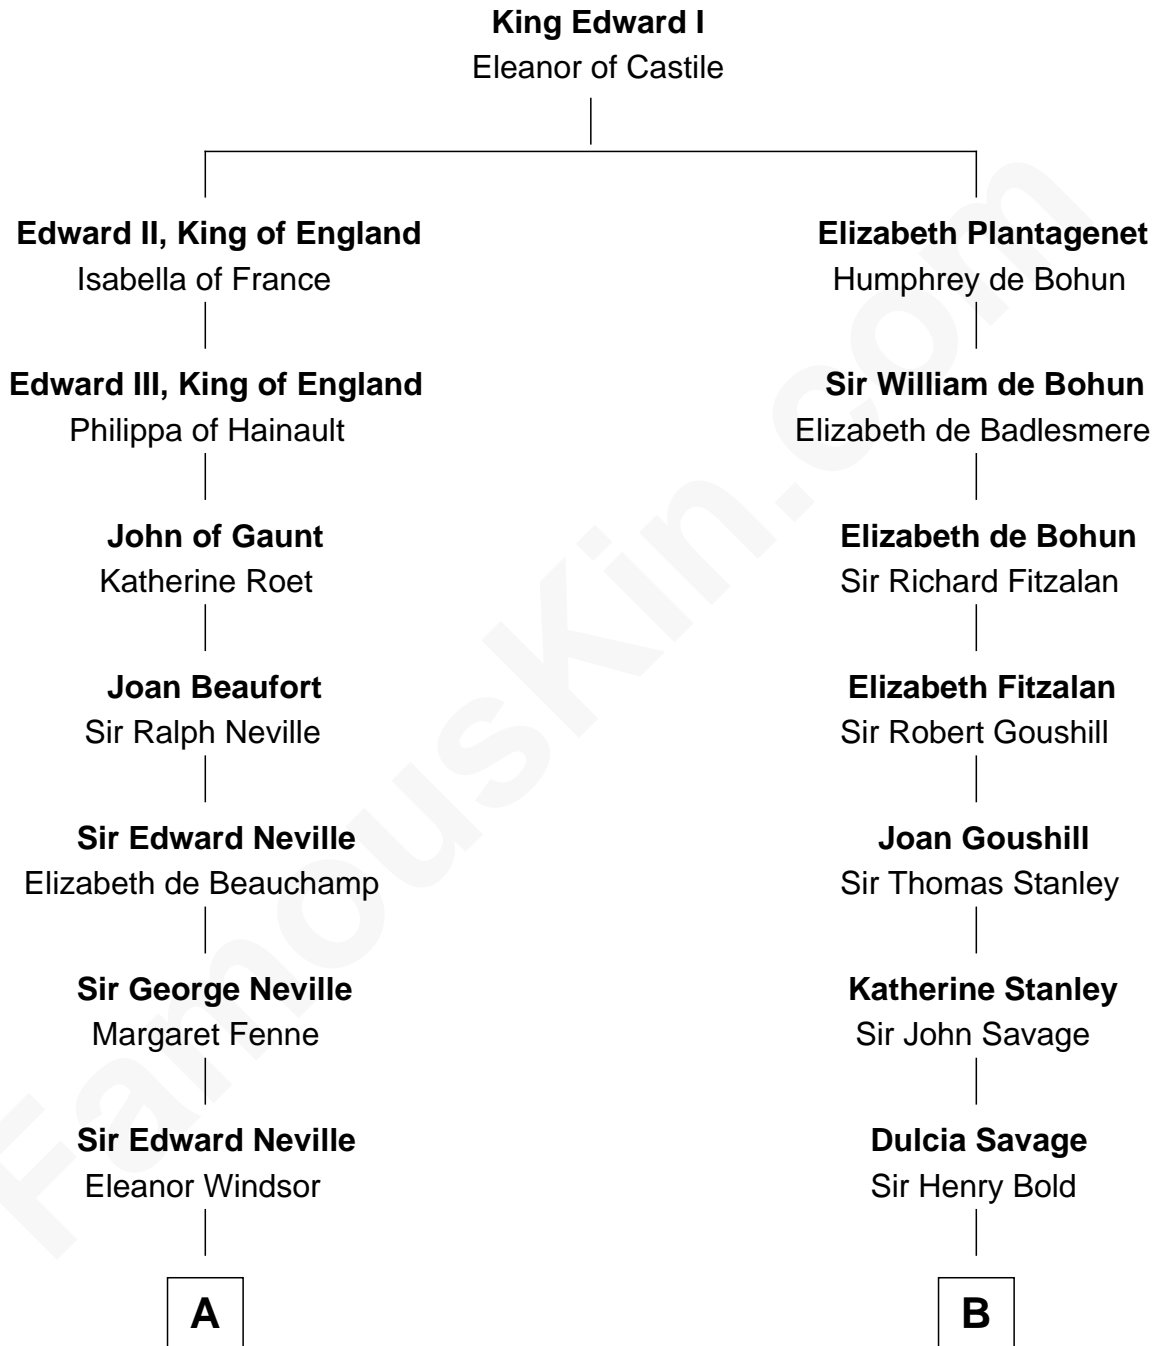

FamousKin.com

Relationship Chart of Lytton Strachey

Author and Co-Founder of Bloomsbury Group

14th cousin 3 times removed of

Francis Lightfoot Lee

Signer of the Declaration of Independence

A

Mary Neville
Edward Dynley

Dorothy Dynley
Richard Davys

Katherine Davys
Edmond Maskelyne

Neville Maskelyne
Jane Norden

William Maskelyne
Jane Best

Neville Maskelyne
Anne Bath

Alice Maskelyne
John Kelsall

Jane Kelsall
Sir Henry Strachey