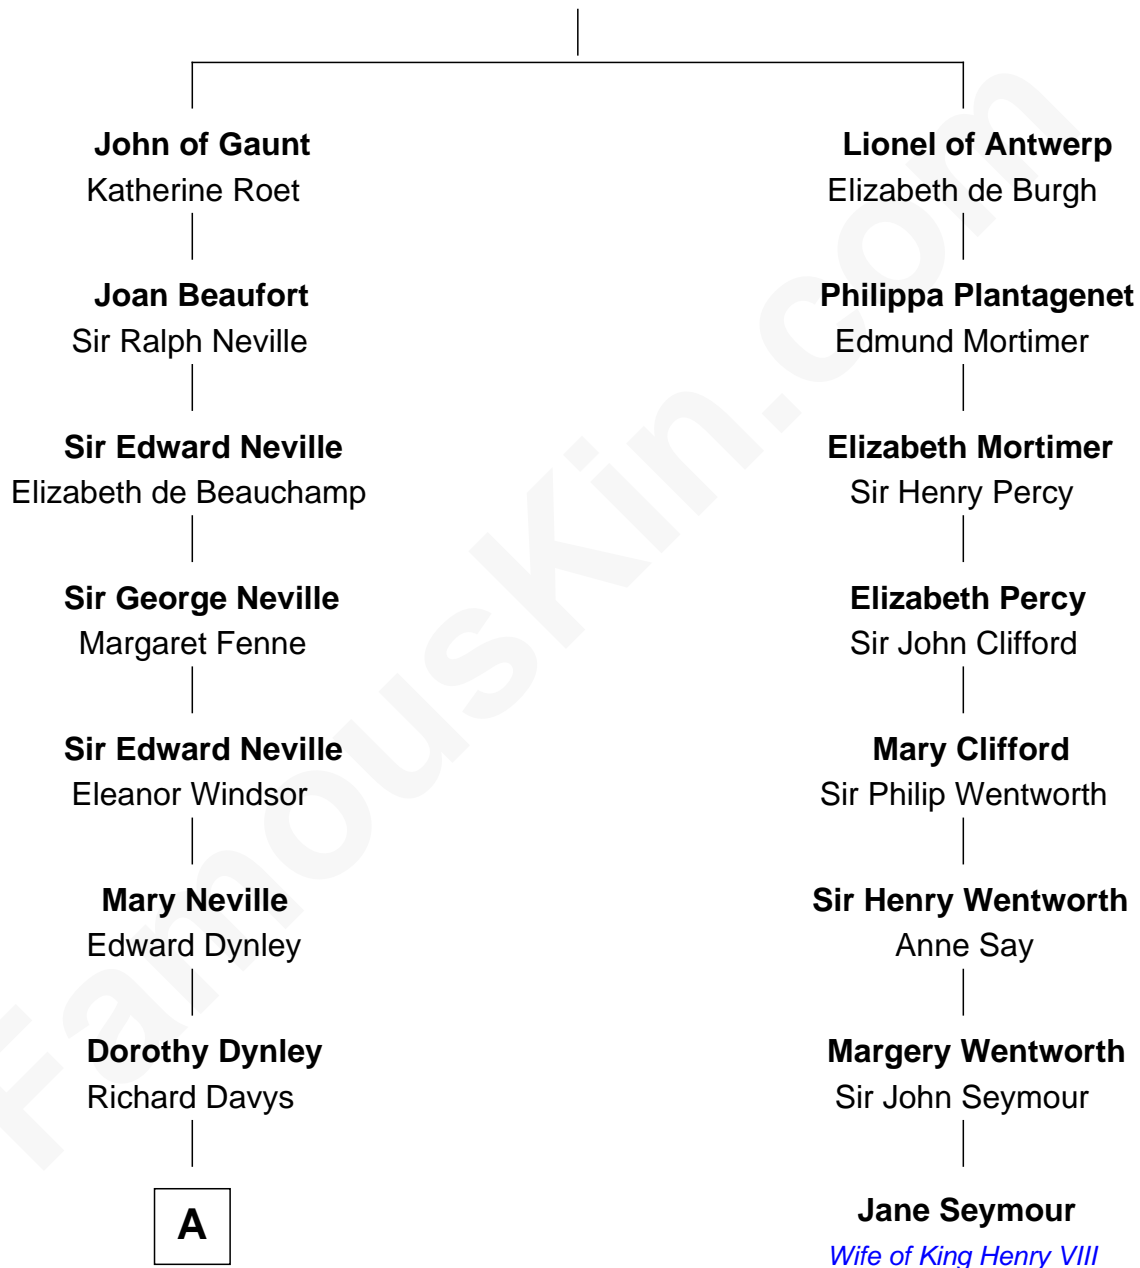

## Relationship Chart of

### Jane Seymour

3rd Wife of King Henry VIII

**Edward III, King of England**

Philippa of Hainault

**A**

**Katherine Davys**  
Edmond Maskelyne

**Neville Maskelyne**  
Jane Norden

**William Maskelyne**  
Jane Best