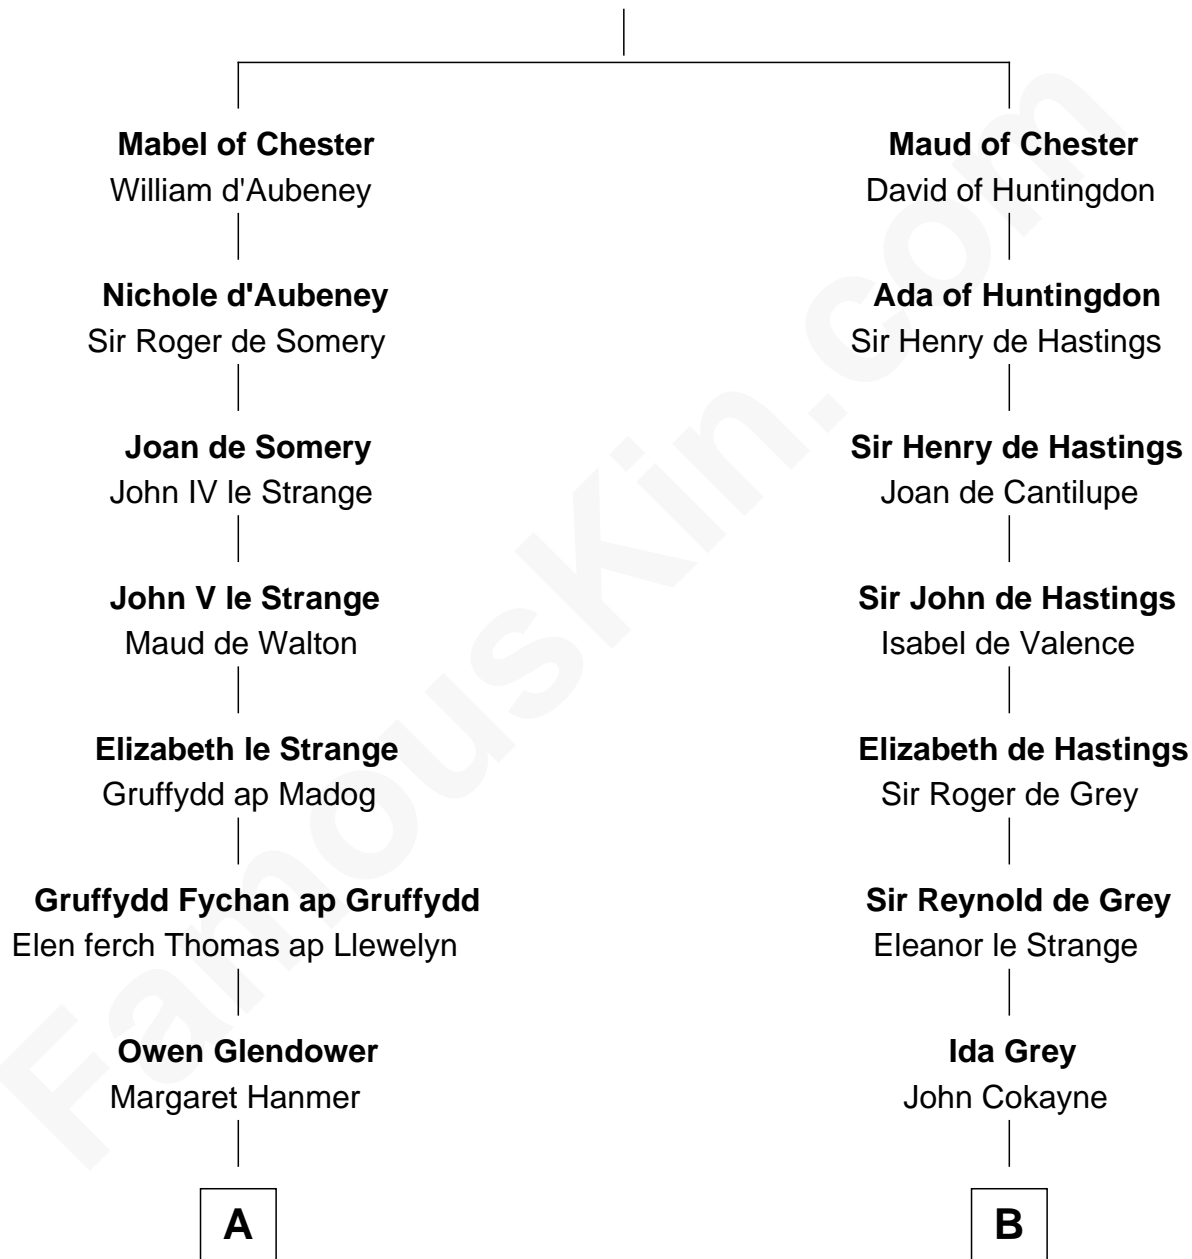

## Relationship Chart of

### Lytton Strachey

*Author and Co-Founder of Bloomsbury Group*

11th cousin 10 times removed of

### Jane Seymour

*3rd Wife of King Henry VIII*

**Bertrade de Montfort**

Hugh de Kevelioc

**C**

**Henry Strachey**

Helen Clerk

**Sir Henry Strachey**