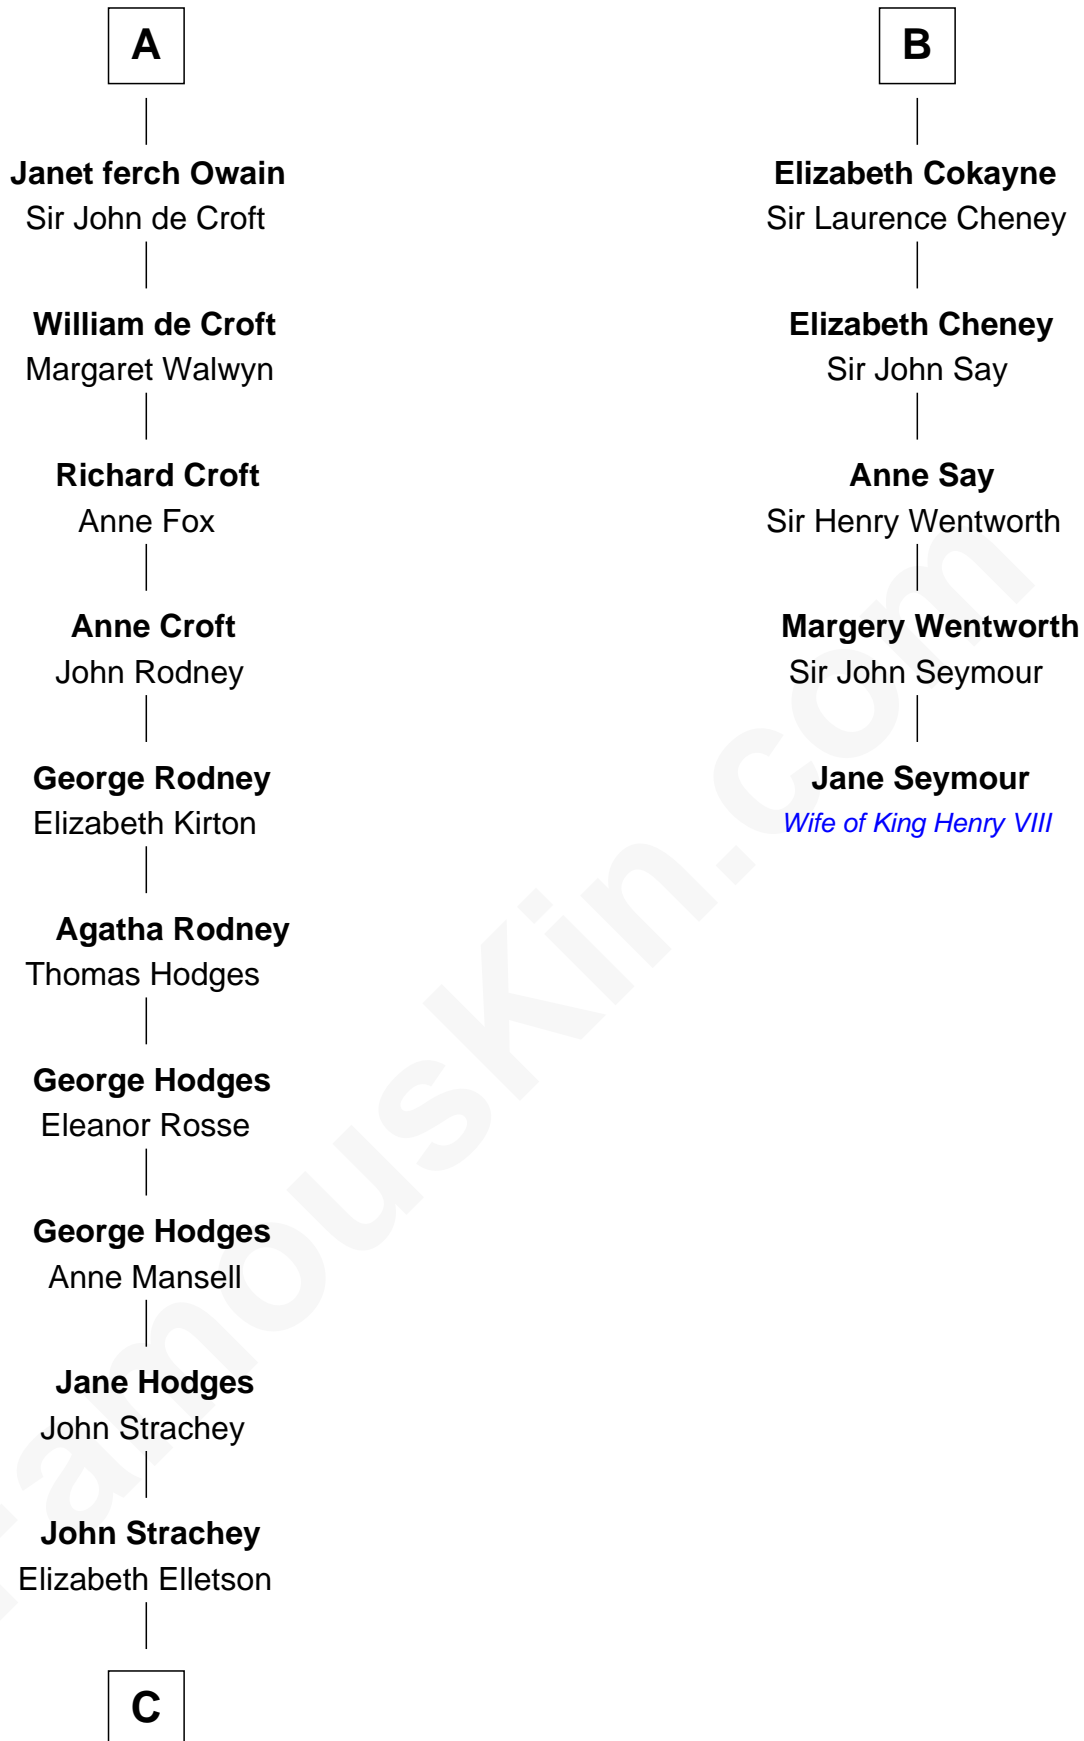

## Relationship Chart of

### Jane Seymour

*3rd Wife of King Henry VIII*

**Bertrade de Montfort**

Hugh de Kevelioc

**C**

**Henry Strachey**

Helen Clerk

**Sir Henry Strachey**