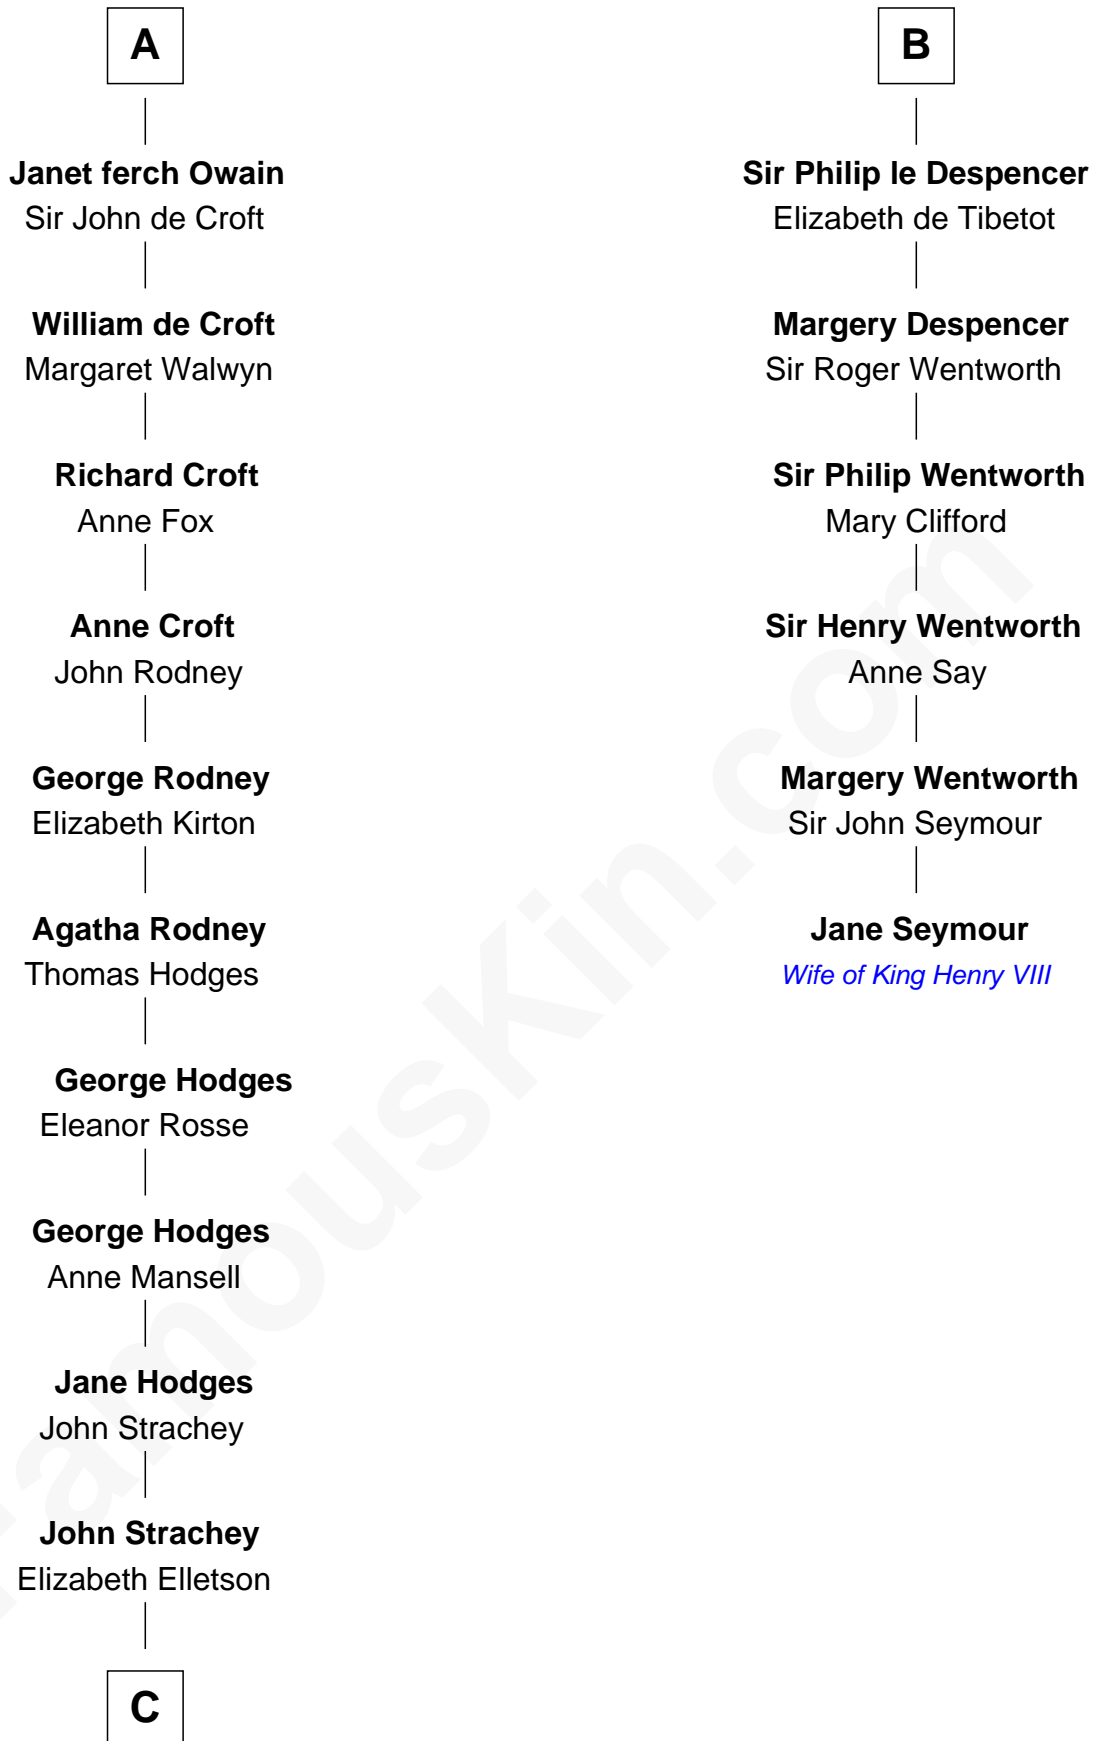

FamousKin.com

Relationship Chart of

Lytton Strachey

Author and Co-Founder of Bloomsbury Group

12th cousin 9 times removed of

Jane Seymour

3rd Wife of King Henry VIII

C

Henry Strachey

Helen Clerk

Sir Henry Strachey

Jane Kelsall

Edward Strachey

Julia Woodburn Kirkpatrick

Sir Richard Strachey

Jane Maria Grant