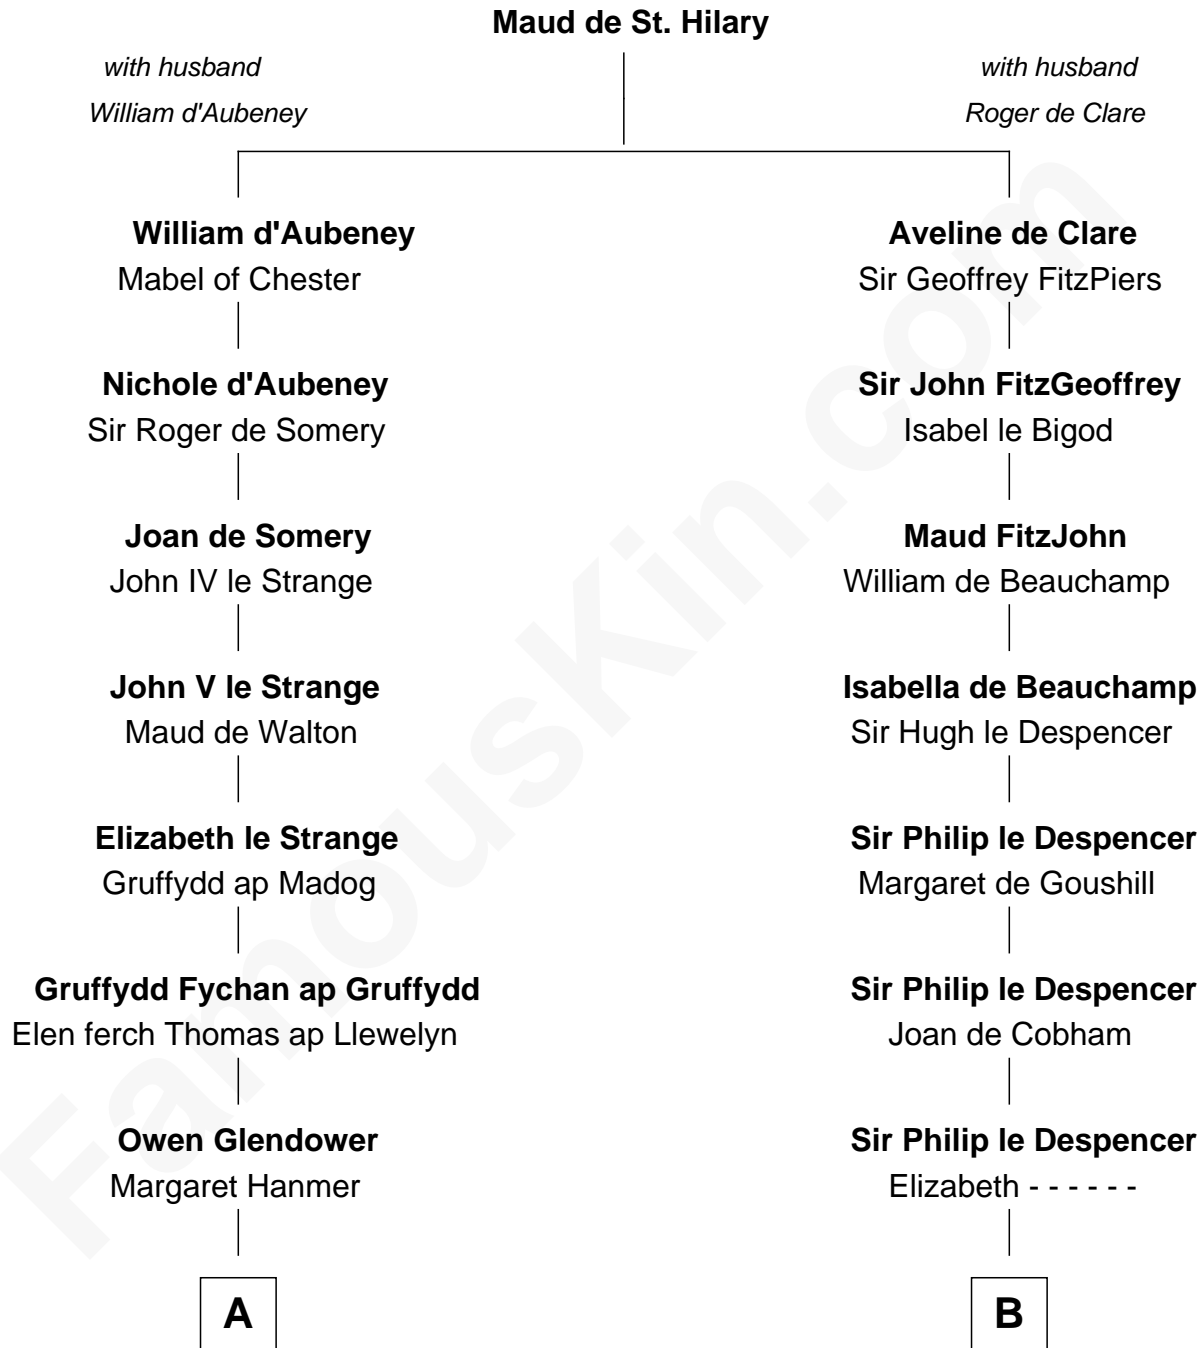

FamousKin.com

Relationship Chart of

Lytton Strachey

Author and Co-Founder of Bloomsbury Group

12th cousin 9 times removed of

Jane Seymour

3rd Wife of King Henry VIII

C

Henry Strachey

Helen Clerk

Sir Henry Strachey

Jane Kelsall

Edward Strachey

Julia Woodburn Kirkpatrick

Sir Richard Strachey

Jane Maria Grant