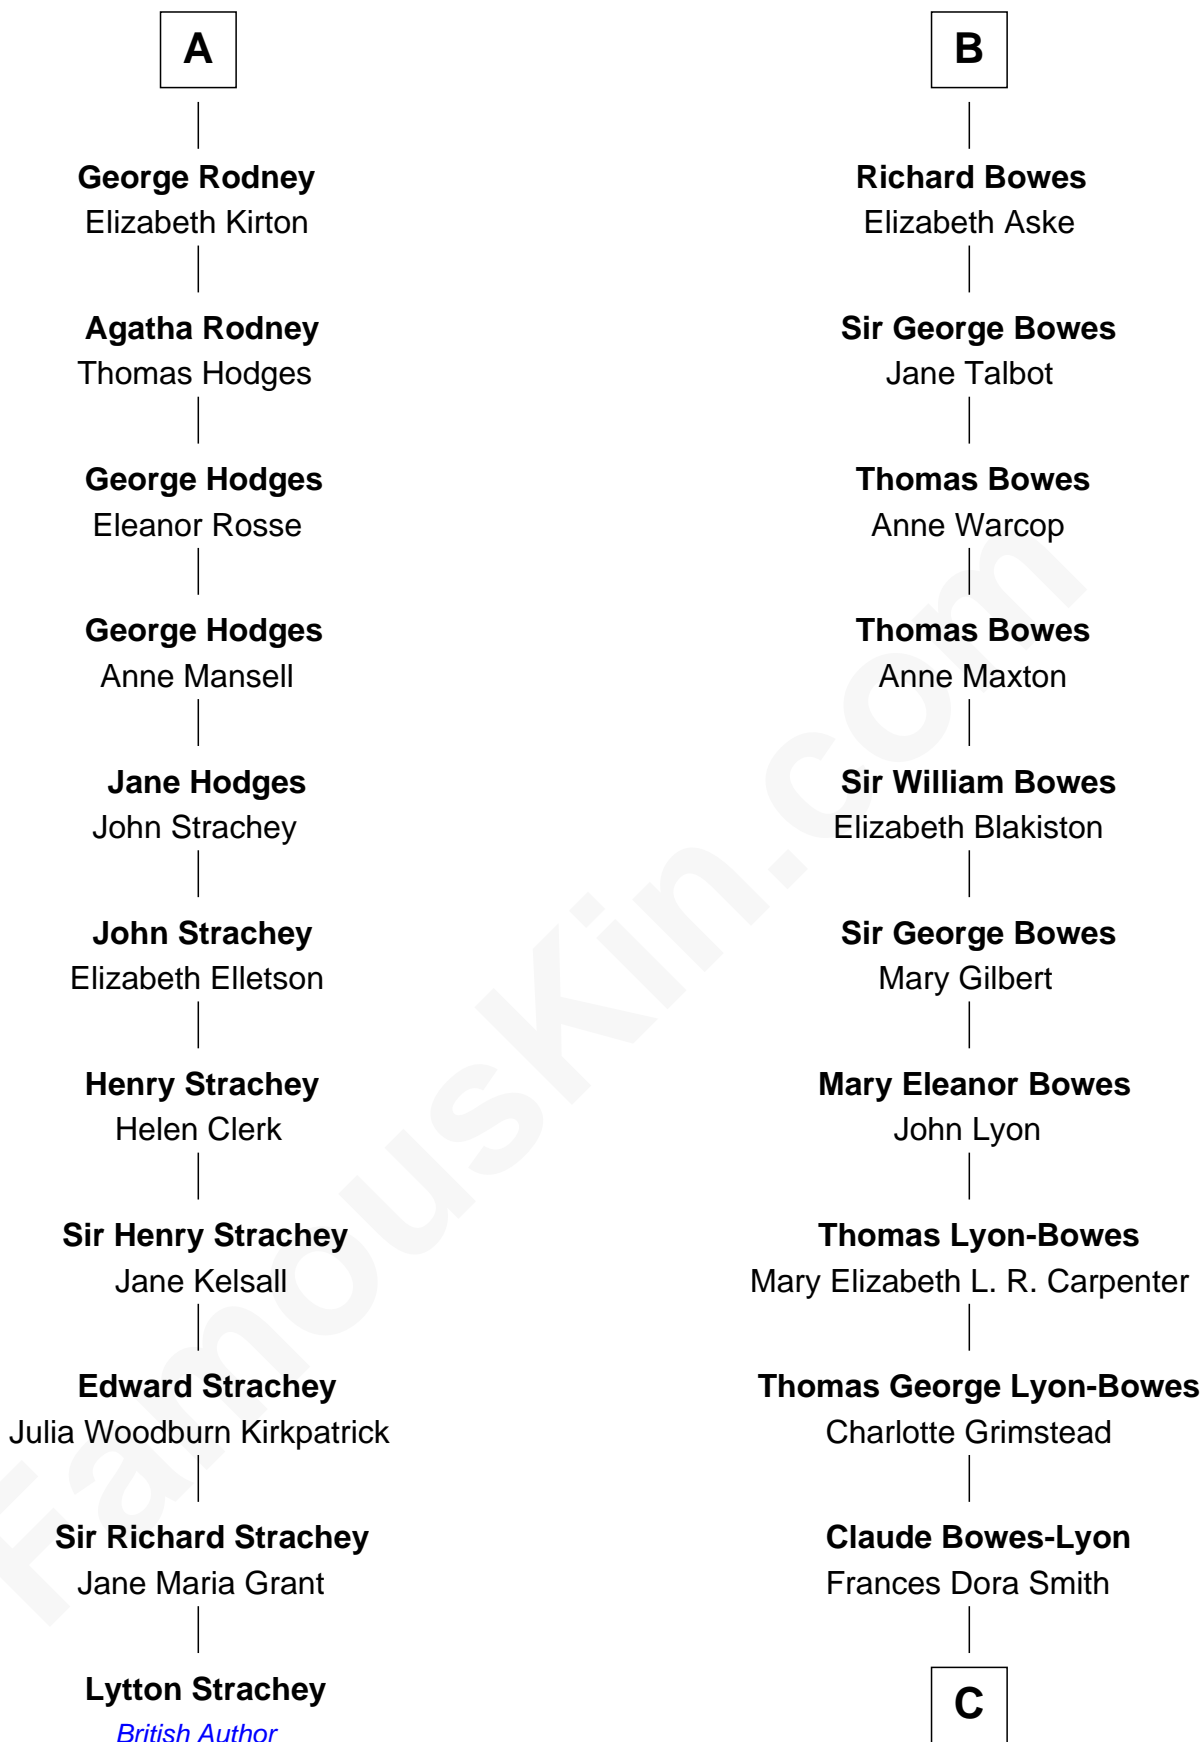

## Relationship Chart of

### Queen Elizabeth II

Queen of the United Kingdom

C

—  
**Claude George Bowes-Lyon**  
Cecilia Nina Cavendish-Bentinck

—  
**Elizabeth Bowes-Lyon**  
George VI, King of the United Kingdom

—  
**Queen Elizabeth II**  
*Queen of the United Kingdom*