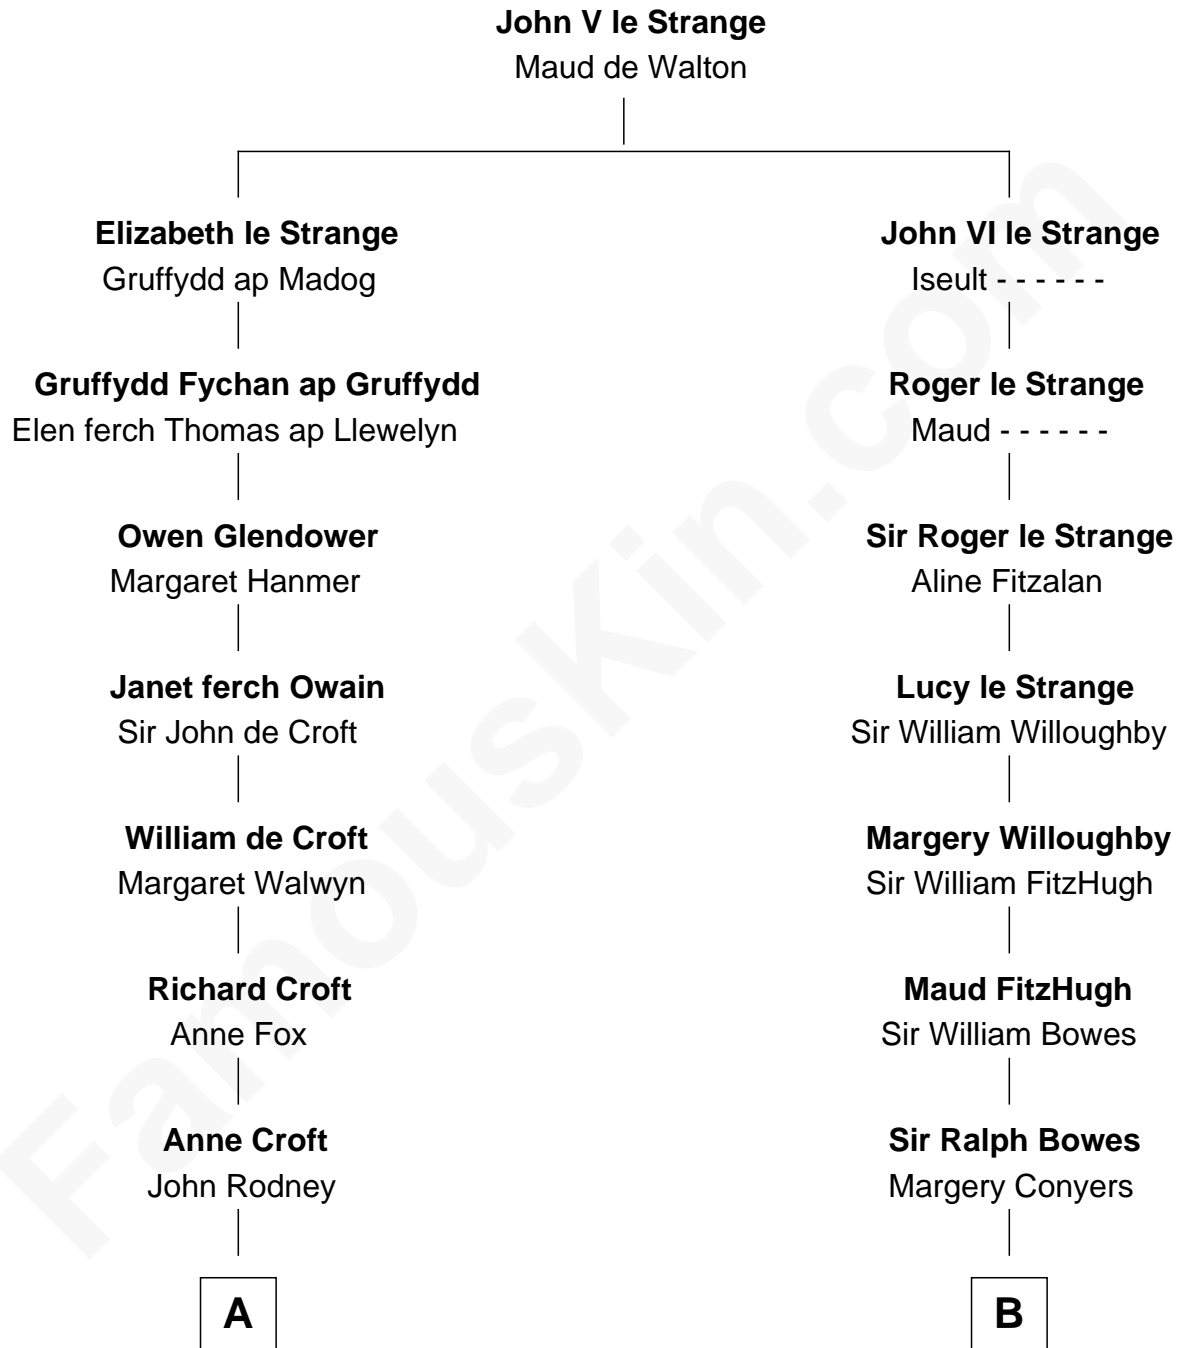

## Relationship Chart of

### Queen Elizabeth II

Queen of the United Kingdom

C

—  
**Claude George Bowes-Lyon**  
Cecilia Nina Cavendish-Bentinck

—  
**Elizabeth Bowes-Lyon**  
George VI, King of the United Kingdom

—  
**Queen Elizabeth II**  
*Queen of the United Kingdom*