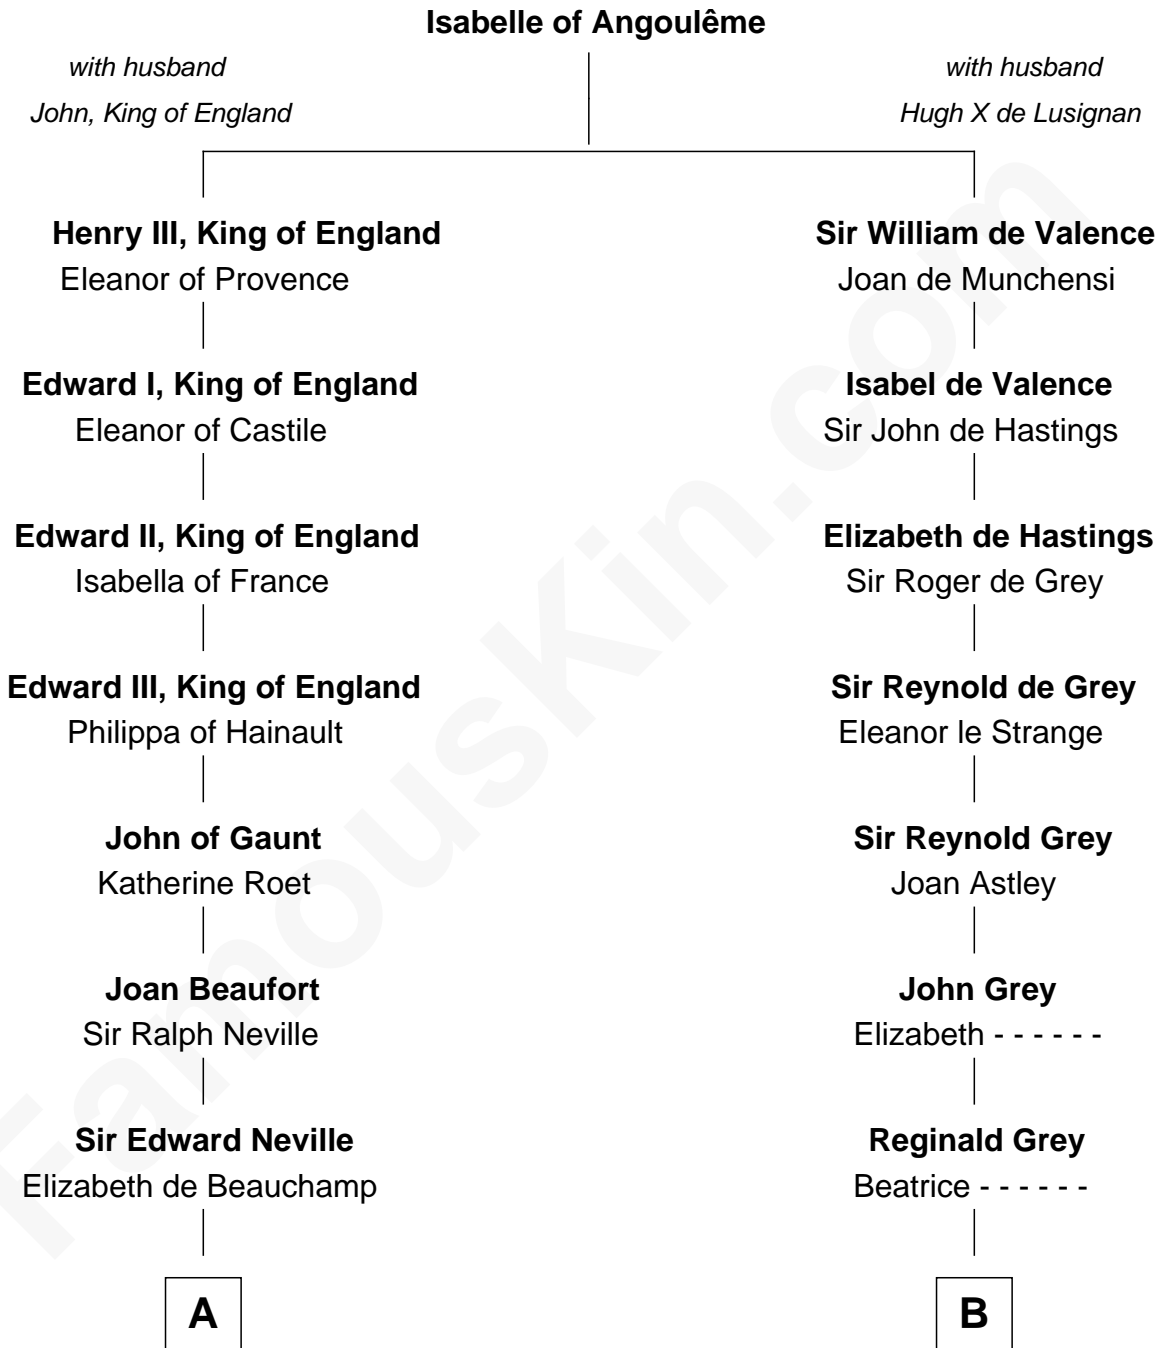

FamousKin.com

Relationship Chart of

Lytton Strachey

Author and Co-Founder of Bloomsbury Group

19th cousin 2 times removed of

Henry Sturgis Morgan

Co-Founder of Morgan Stanley

C

Edward Strachey
Julia Woodburn Kirkpatrick

Sir Richard Strachey
Jane Maria Grant

Lytton Strachey
British Author

D

Mary Sheldon Lord
John Pierpont

Juliet Pierpont
Junius Spencer Morgan

John Pierpont Morgan
Frances Louisa Tracy