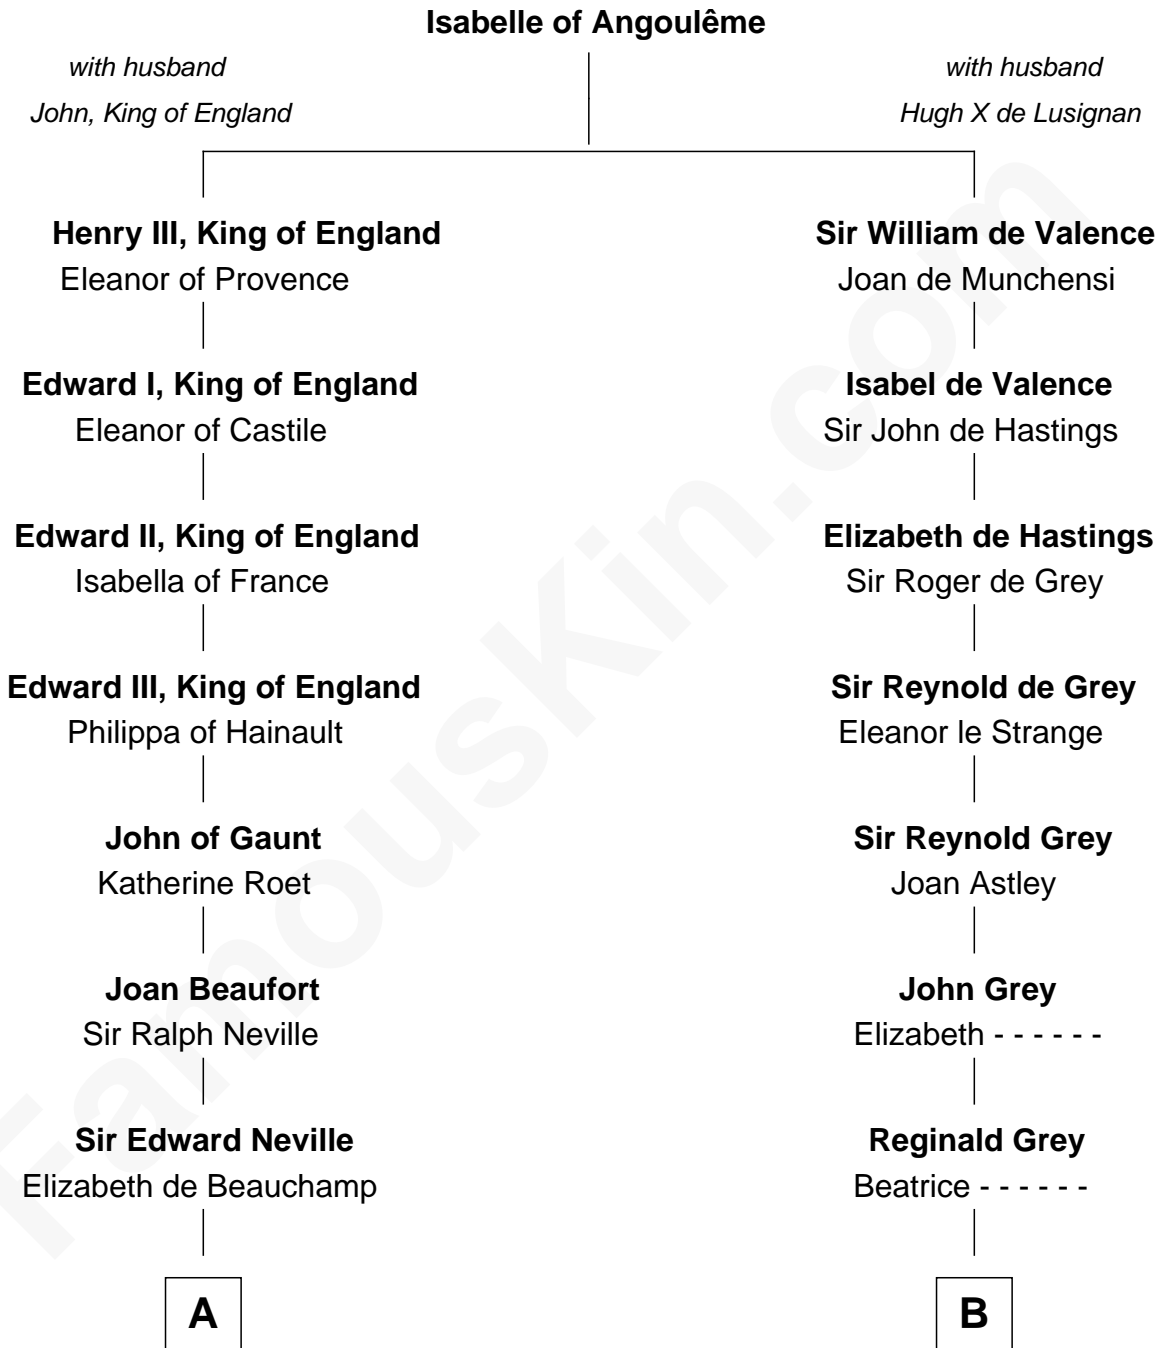

FamousKin.com

Relationship Chart of

Lytton Strachey

Author and Co-Founder of Bloomsbury Group

19th cousin 1 time removed of

J.P. Morgan, Jr.

American Banker and Philanthropist

C

Edward Strachey
Julia Woodburn Kirkpatrick

Sir Richard Strachey
Jane Maria Grant

Lytton Strachey
British Author

D

Mary Sheldon Lord
John Pierpont

Juliet Pierpont
Junius Spencer Morgan

John Pierpont Morgan
Frances Louisa Tracy