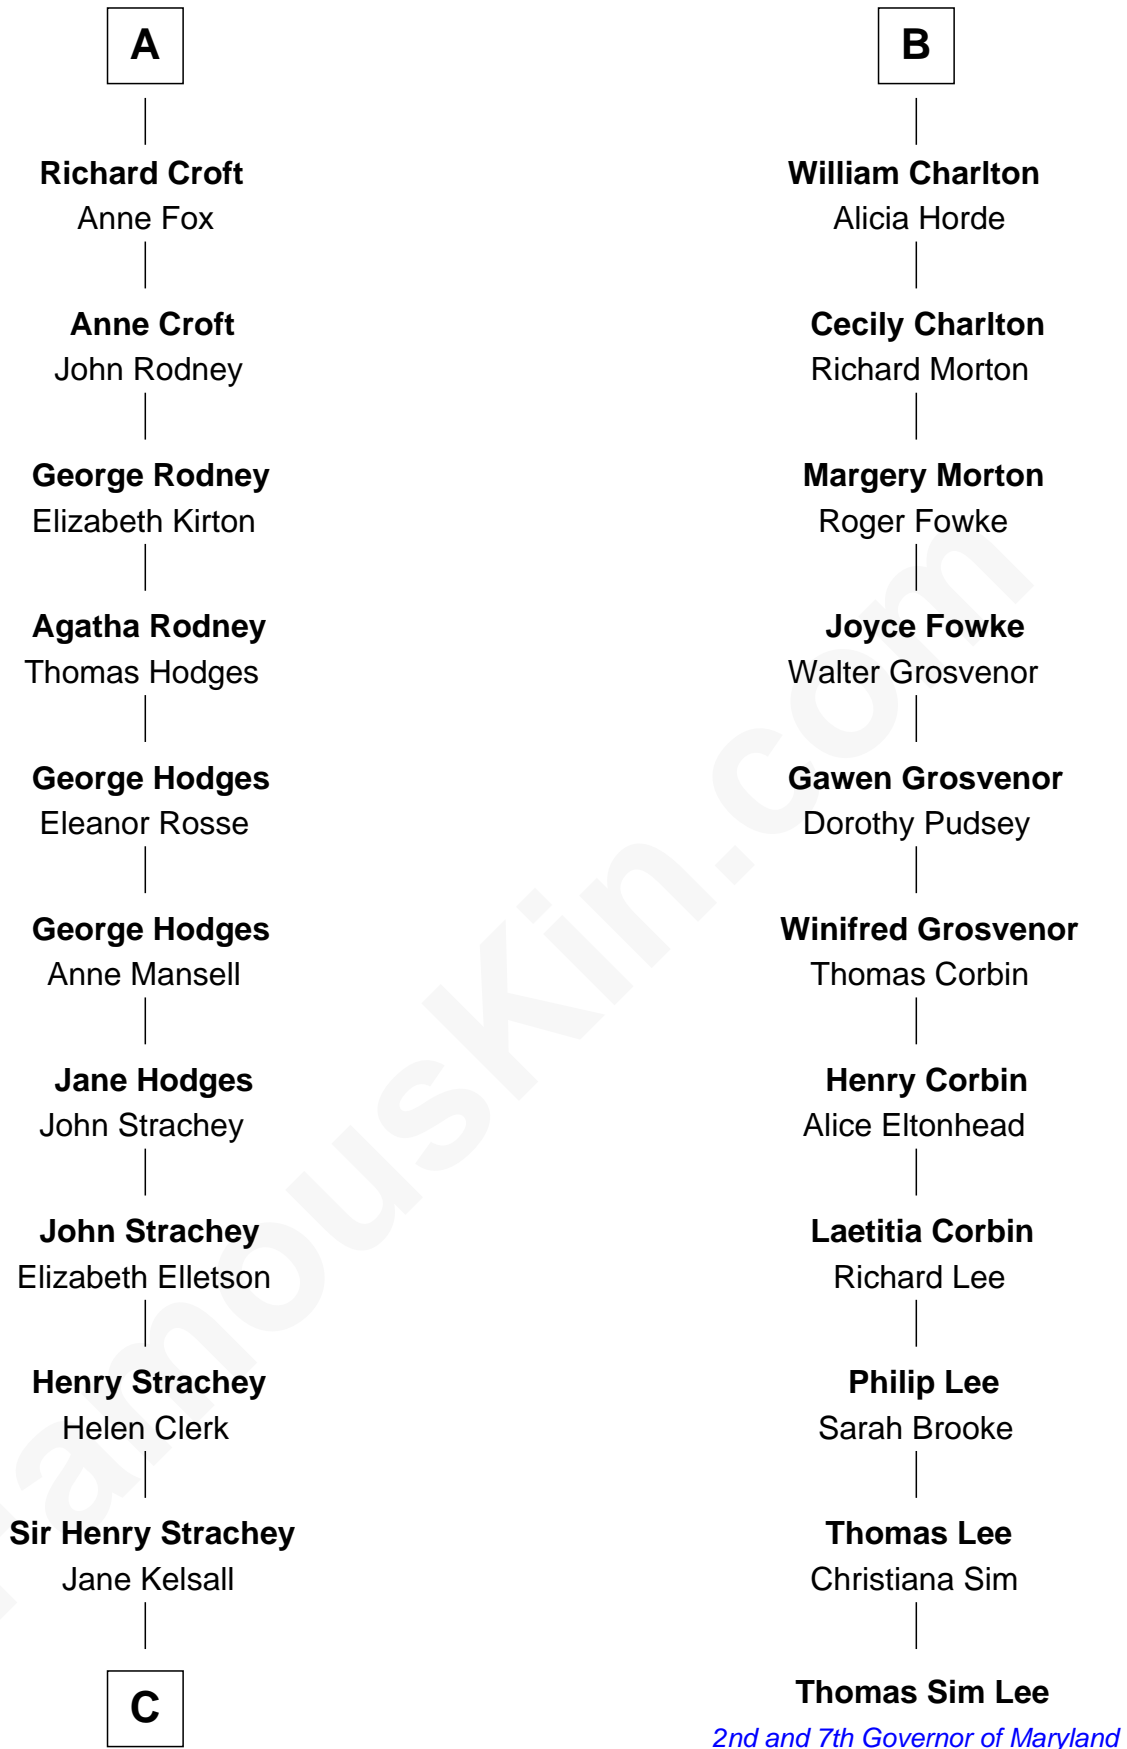

FamousKin.com

Relationship Chart of

Lytton Strachey

Author and Co-Founder of Bloomsbury Group

17th cousin 2 times removed of

Thomas Sim Lee

2nd and 7th Governor of Maryland

Sir Roger de Somery
Nichole d'Aubenev

C

—
Edward Strachey
Julia Woodburn Kirkpatrick

—
Sir Richard Strachey
Jane Maria Grant

—
Lytton Strachey
British Author

FamousKin.com