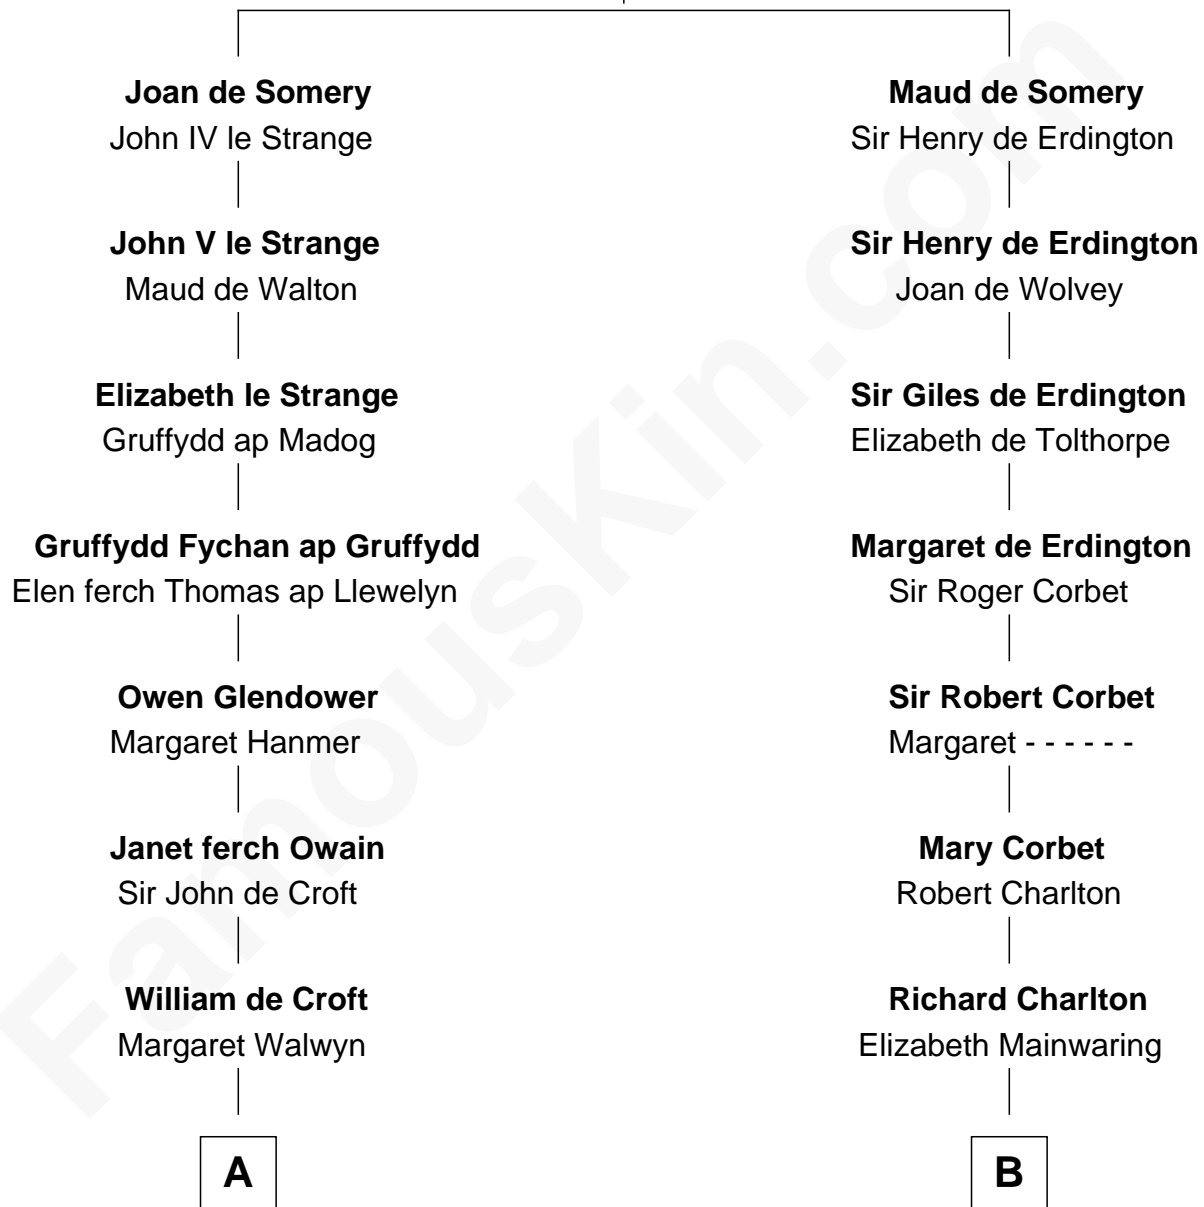

FamousKin.com

Relationship Chart of

Lytton Strachey

Author and Co-Founder of Bloomsbury Group

17th cousin 2 times removed of

Thomas Sim Lee

2nd and 7th Governor of Maryland

Sir Roger de Somery
Nichole d'Aubenev

C

—
Edward Strachey
Julia Woodburn Kirkpatrick

—
Sir Richard Strachey
Jane Maria Grant

—
Lytton Strachey
British Author

FamousKin.com