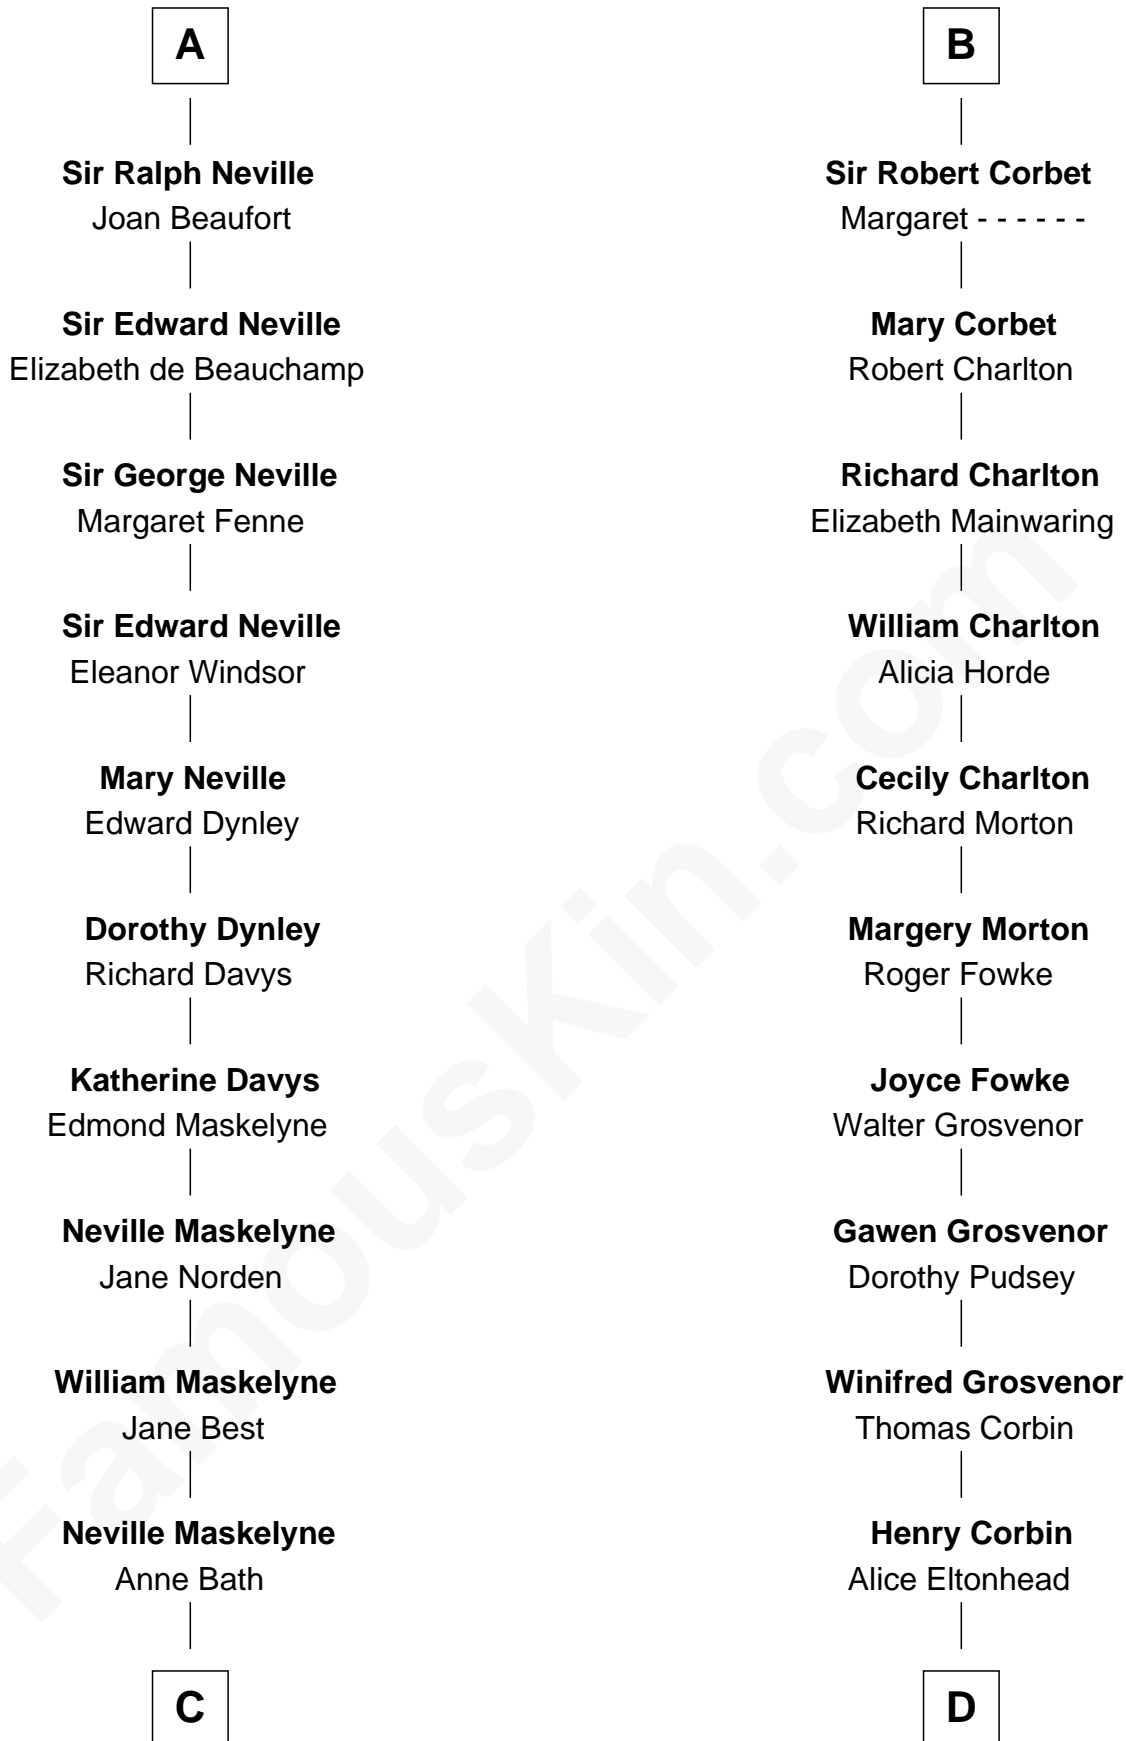

FamousKin.com

Relationship Chart of

Lytton Strachey

Author and Co-Founder of Bloomsbury Group

20th cousin 1 time removed of

Thomas Sim Lee

2nd and 7th Governor of Maryland

Sir Ranulf de Gernons
Maud of Gloucester

C

Alice Maskelyne

John Kelsall

Jane Kelsall

Sir Henry Strachey

Edward Strachey

Julia Woodburn Kirkpatrick

Sir Richard Strachey