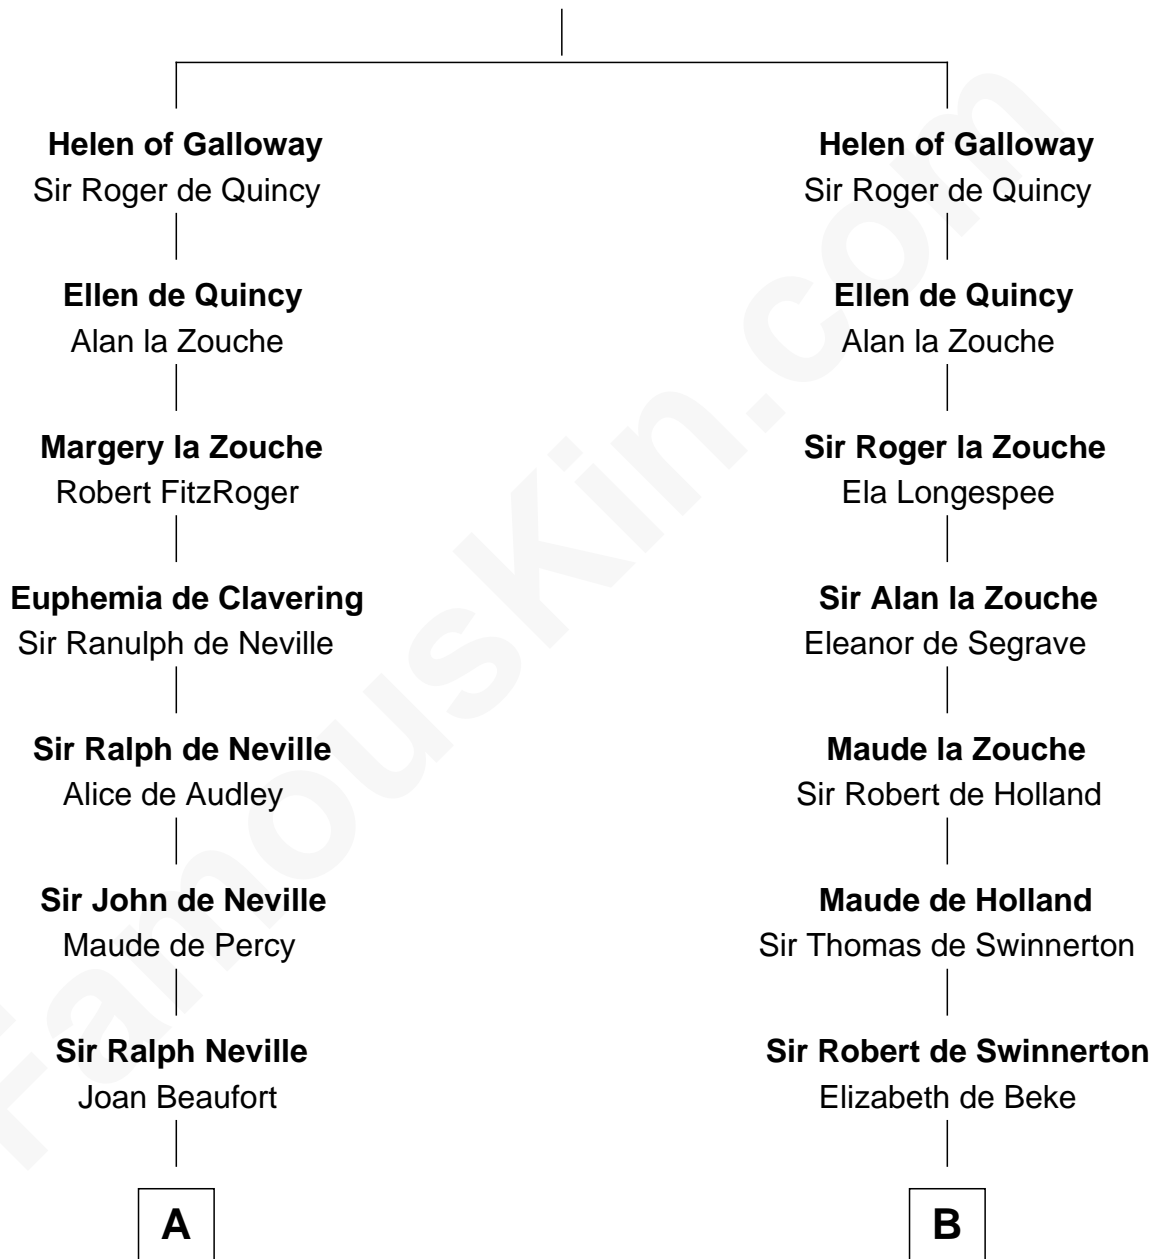

FamousKin.com

Relationship Chart of

Lytton Strachey

Author and Co-Founder of Bloomsbury Group

19th cousin 1 time removed of

Thomas Sim Lee

2nd and 7th Governor of Maryland

Alan of Galloway

Helen de l'Isle

C

Jane Kelsall
Sir Henry Strachey

Edward Strachey
Julia Woodburn Kirkpatrick

Sir Richard Strachey
Jane Maria Grant

Lytton Strachey
British Author

D

Philip Lee
Sarah Brooke

Thomas Lee
Christiana Sim

Thomas Sim Lee
2nd and 7th Governor of Maryland

FamousKin.com