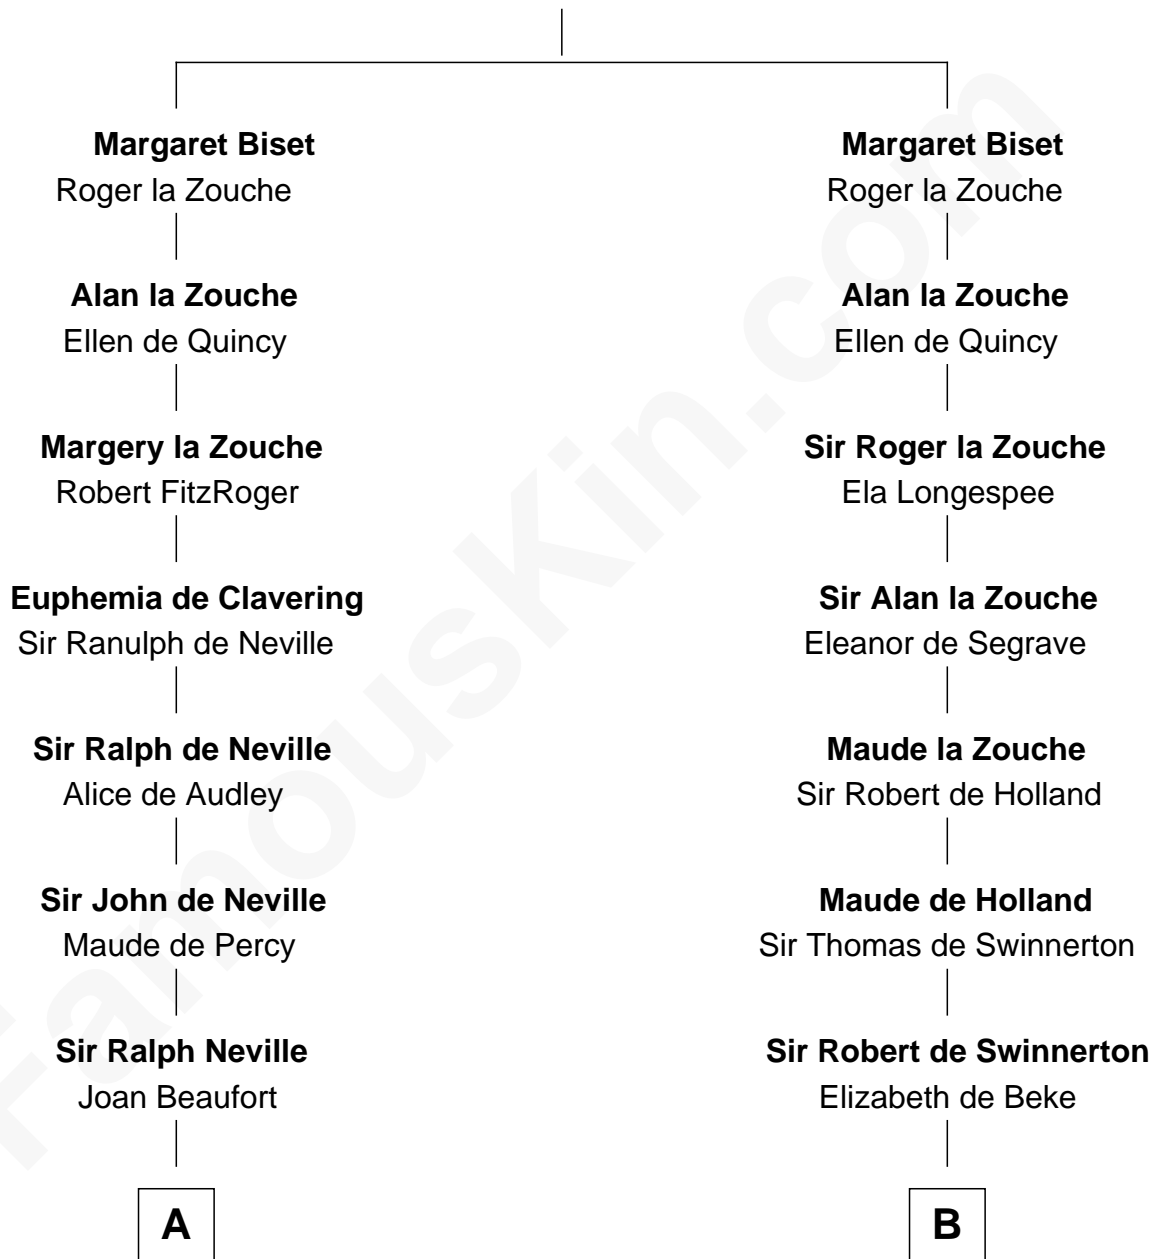

FamousKin.com

Relationship Chart of

Lytton Strachey

Author and Co-Founder of Bloomsbury Group

19th cousin 1 time removed of

Thomas Sim Lee

2nd and 7th Governor of Maryland

Henry Biset

C

Jane Kelsall
Sir Henry Strachey

Edward Strachey
Julia Woodburn Kirkpatrick

Sir Richard Strachey
Jane Maria Grant

Lytton Strachey
British Author

D

Philip Lee
Sarah Brooke

Thomas Lee
Christiana Sim

Thomas Sim Lee
2nd and 7th Governor of Maryland

FamousKin.com