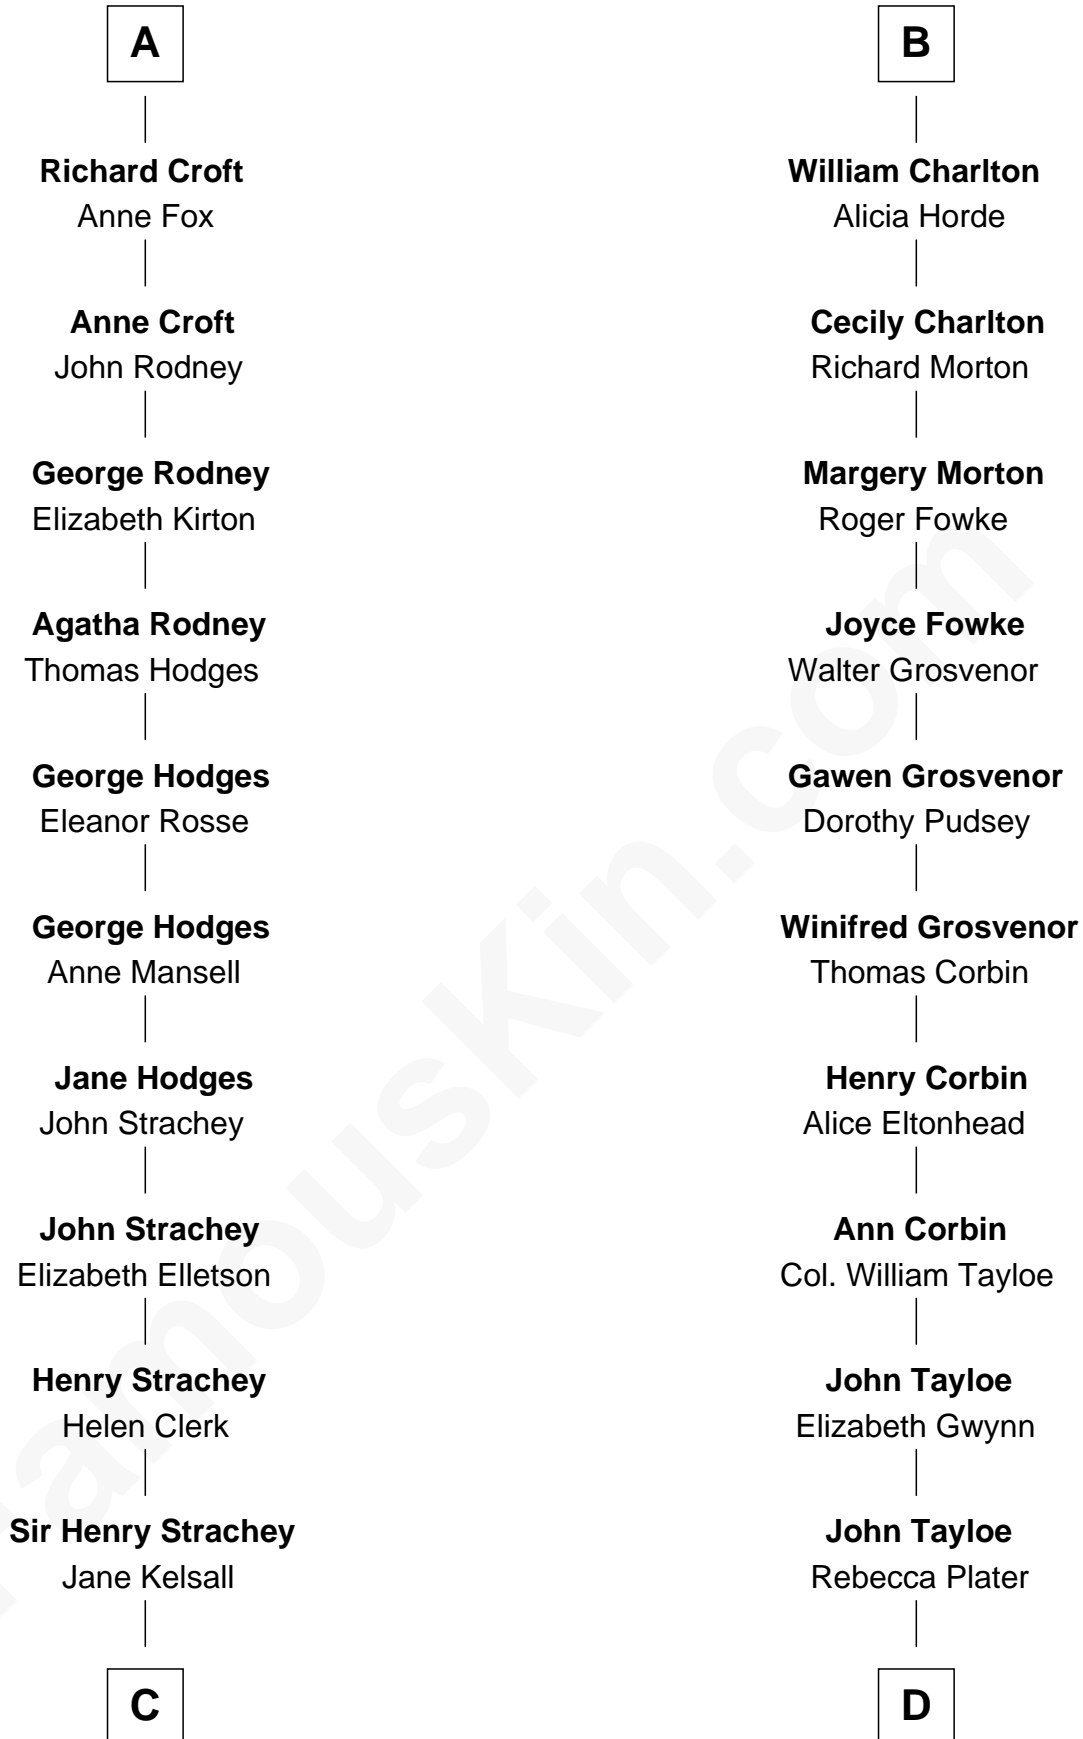

FamousKin.com

Relationship Chart of

Lytton Strachey

Author and Co-Founder of Bloomsbury Group

19th cousin 1 time removed of

Henry Lloyd

40th Governor of Maryland

Sir Roger de Somery

Nichole d'Aubenev

C

Edward Strachey
Julia Woodburn Kirkpatrick

Sir Richard Strachey
Jane Maria Grant

Lytton Strachey
British Author

D

Elizabeth Tayloe
Col. Edward Lloyd

Col. Edward Lloyd
Sally Scott Murray

Daniel Lloyd
Catherine Henry

Henry Lloyd
40th Governor of Maryland

FamousKin.com