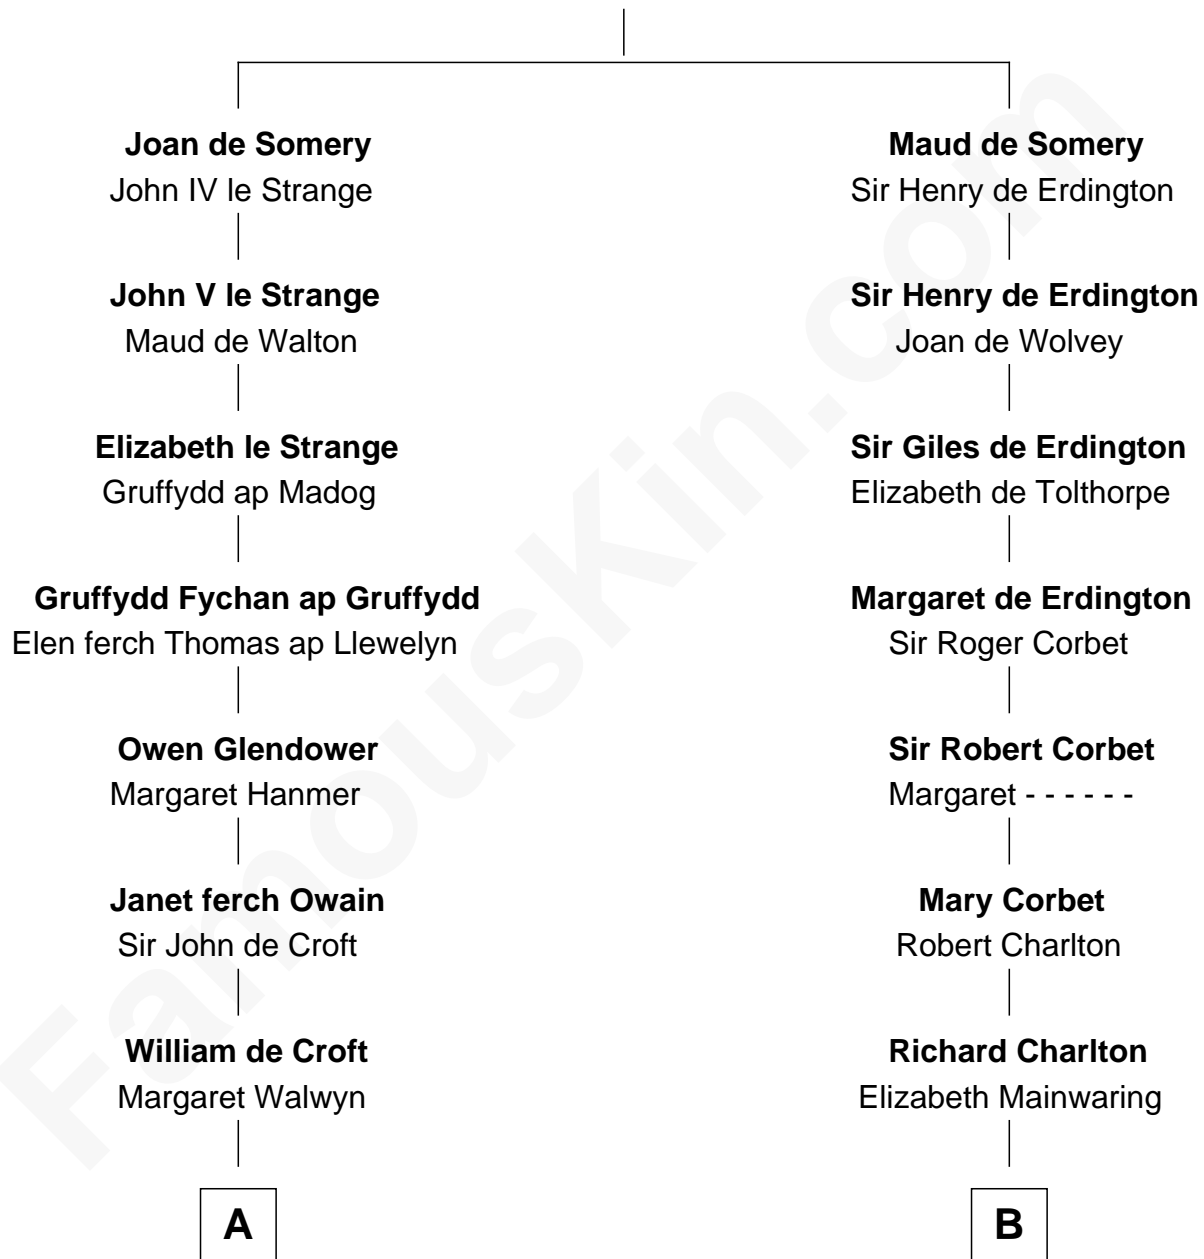

FamousKin.com

Relationship Chart of

Lytton Strachey

Author and Co-Founder of Bloomsbury Group

19th cousin 1 time removed of

Henry Lloyd

40th Governor of Maryland

Sir Roger de Somery

Nichole d'Aubenev

C

Edward Strachey
Julia Woodburn Kirkpatrick

Sir Richard Strachey
Jane Maria Grant

Lytton Strachey
British Author

D

Elizabeth Tayloe
Col. Edward Lloyd

Col. Edward Lloyd
Sally Scott Murray

Daniel Lloyd
Catherine Henry

Henry Lloyd
40th Governor of Maryland

FamousKin.com