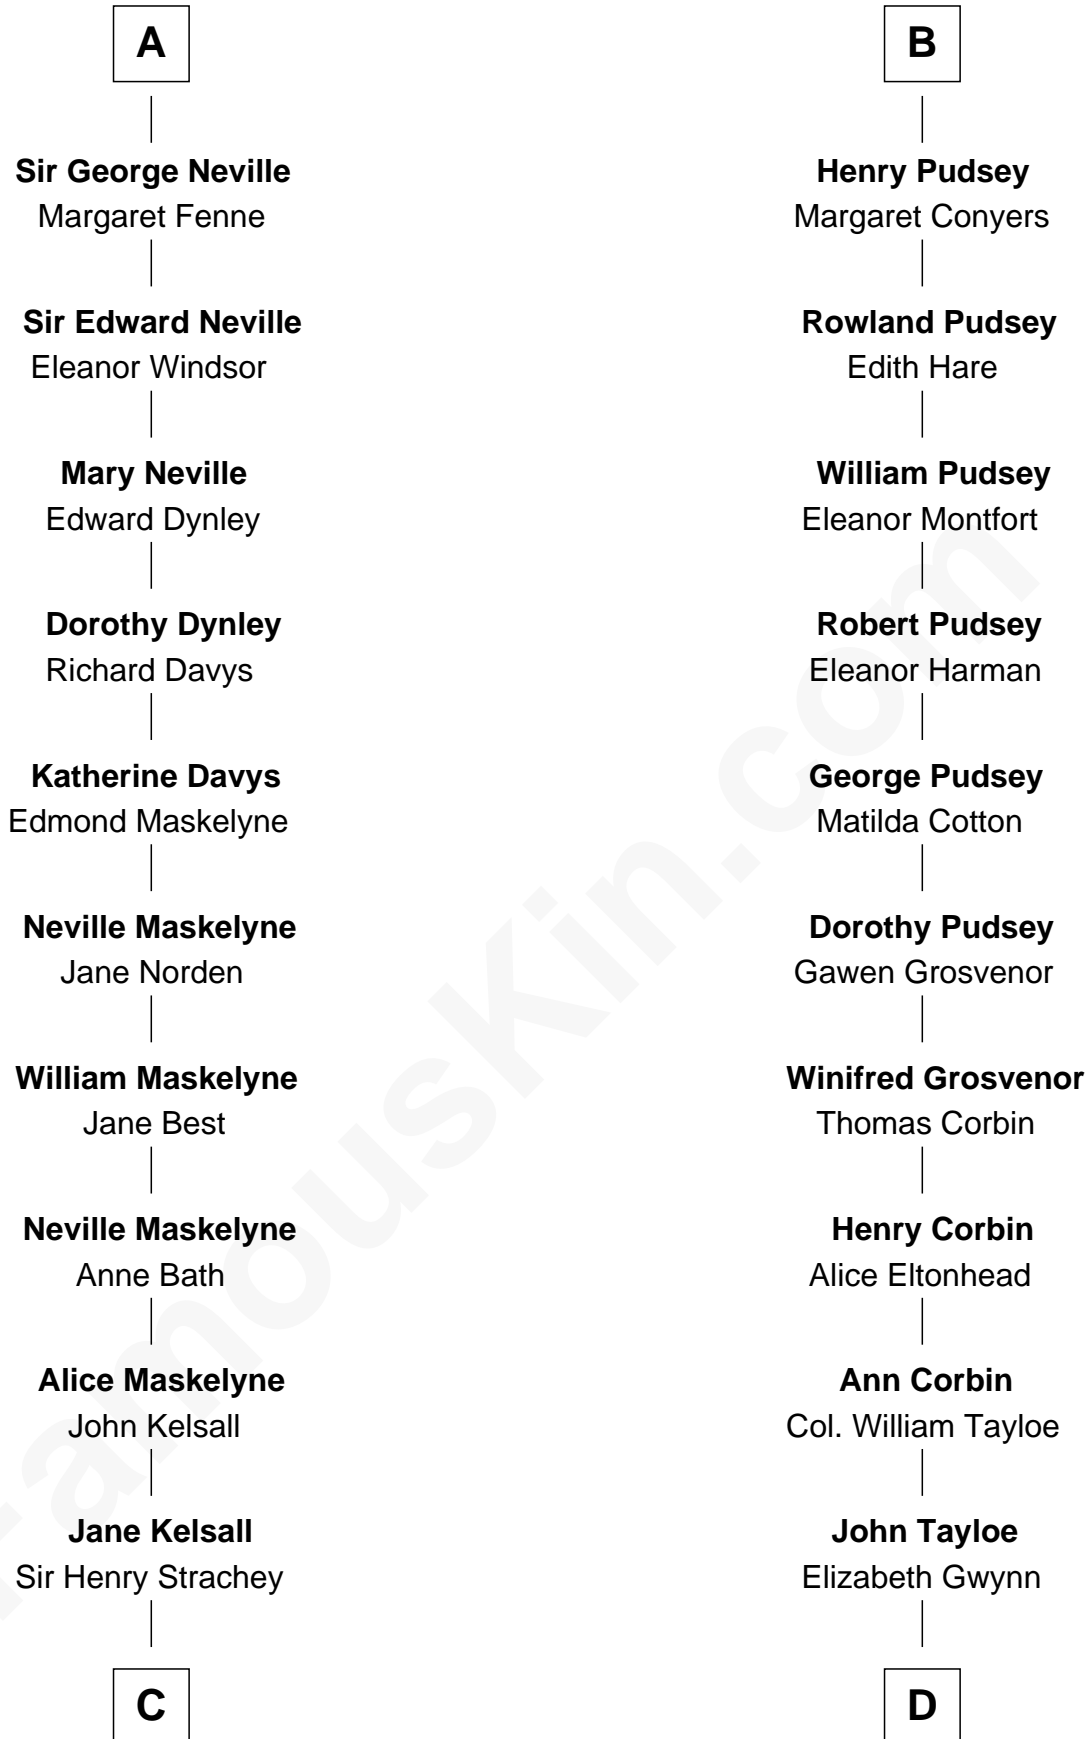

## Relationship Chart of

### Henry Lloyd

*40th Governor of Maryland*

**John Fitz Robert**

Ada de Baliol

**C**

**Edward Strachey**  
Julia Woodburn Kirkpatrick

**Sir Richard Strachey**  
Jane Maria Grant

**Lytton Strachey**  
*British Author*

**D**

**John Tayloe**  
Rebecca Plater

**Elizabeth Tayloe**  
Col. Edward Lloyd

**Col. Edward Lloyd**  
Sally Scott Murray

**Daniel Lloyd**  
Catherine Henry

**Henry Lloyd**  
*40th Governor of Maryland*