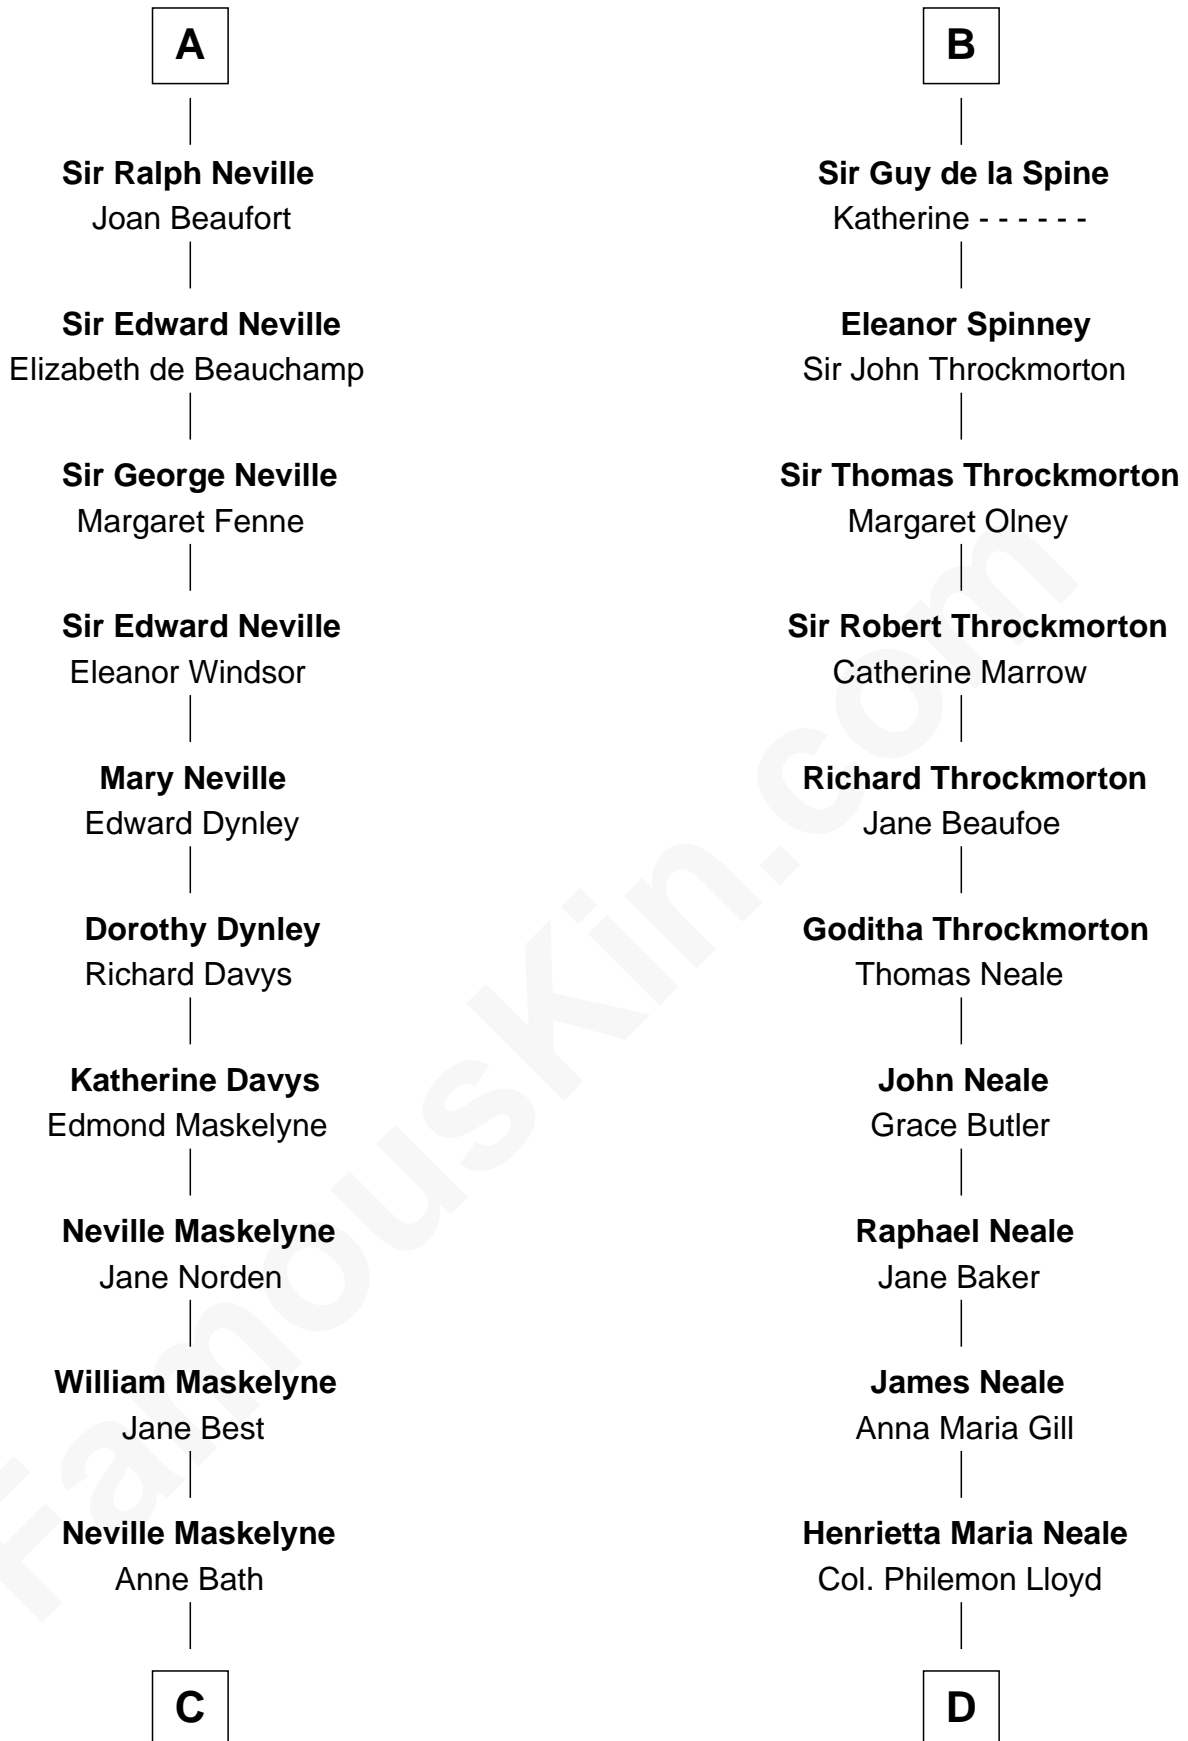

FamousKin.com

Relationship Chart of

Lytton Strachey

Author and Co-Founder of Bloomsbury Group

20th cousin 1 time removed of

Charles Goldsborough
16th Governor of Maryland

C

Alice Maskelyne

John Kelsall

Jane Kelsall

Sir Henry Strachey

Edward Strachey

Julia Woodburn Kirkpatrick

Sir Richard Strachey

Jane Maria Grant

Lytton Strachey

British Author

D

Anna Maria Lloyd

Richard Tilghman

William Tilghman

Margaret Lloyd

Anna Maria Tilghman

Charles Goldsborough