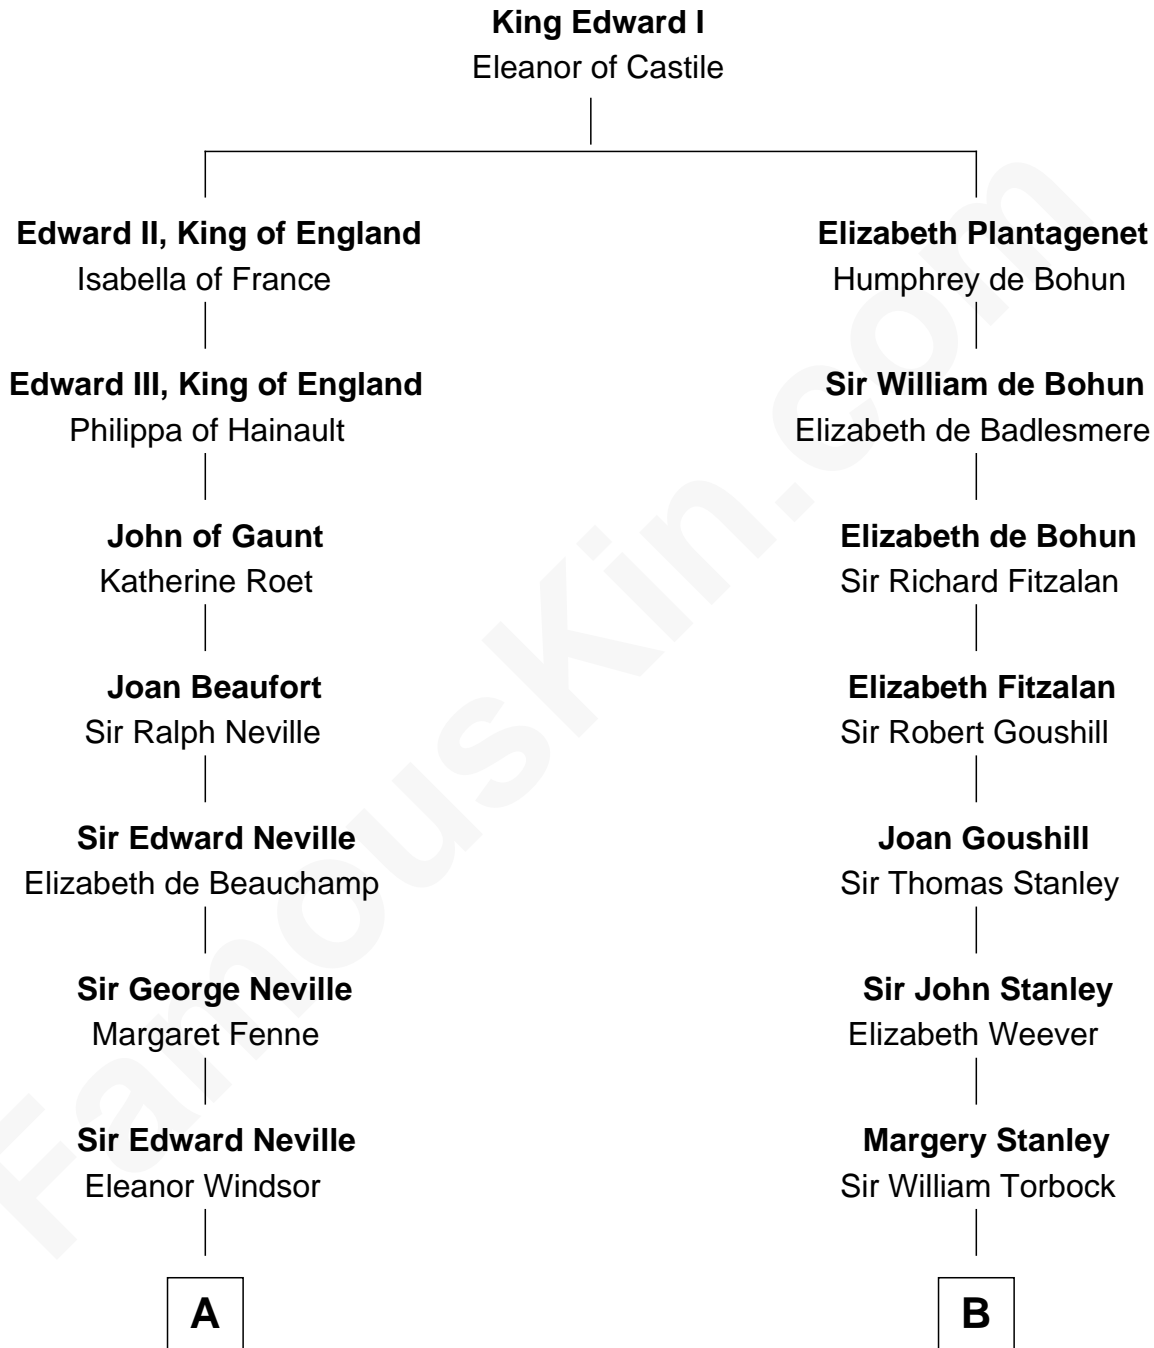

FamousKin.com

Relationship Chart of

Lytton Strachey

Author and Co-Founder of Bloomsbury Group

16th cousin 1 time removed of

Charles Goldsborough
16th Governor of Maryland

A

Mary Neville
Edward Dynley

Dorothy Dynley
Richard Davys

Katherine Davys
Edmond Maskelyne

Neville Maskelyne
Jane Norden

William Maskelyne
Jane Best

Neville Maskelyne
Anne Bath

Alice Maskelyne
John Kelsall

Jane Kelsall
Sir Henry Strachey