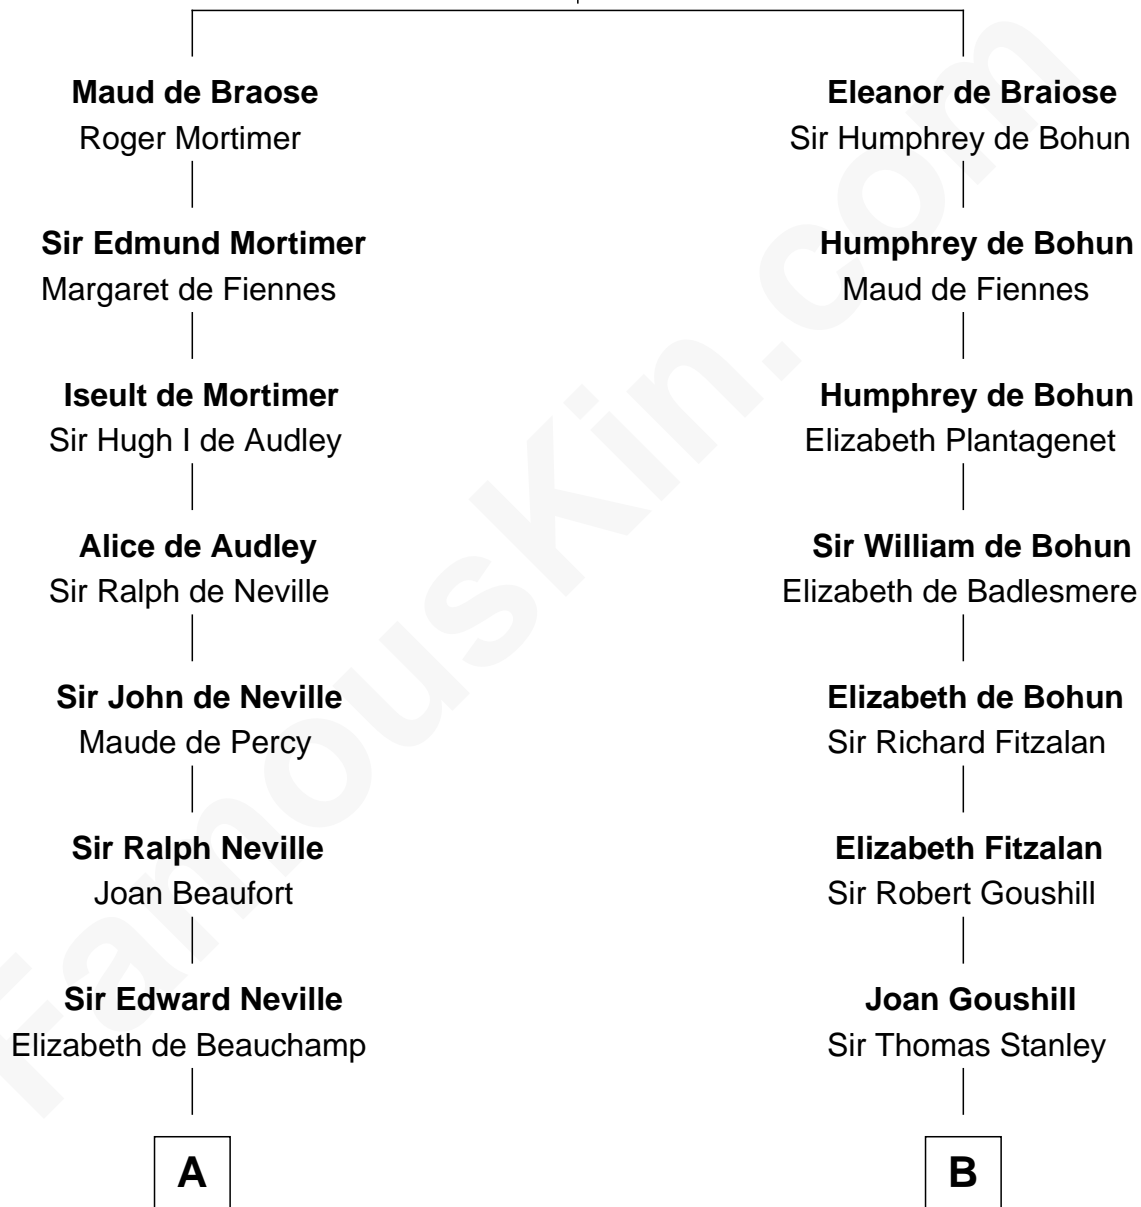

FamousKin.com

Relationship Chart of Lytton Strachey

Author and Co-Founder of Bloomsbury Group

18th cousin 1 time removed of

Charles Goldsborough
16th Governor of Maryland

William de Braiose
Eva Marshal

C

Edward Strachey
Julia Woodburn Kirkpatrick

Sir Richard Strachey
Jane Maria Grant

Lytton Strachey
British Author

D

Anna Maria Tilghman
Charles Goldsborough

Charles Goldsborough
16th Governor of Maryland

FamousKin.com