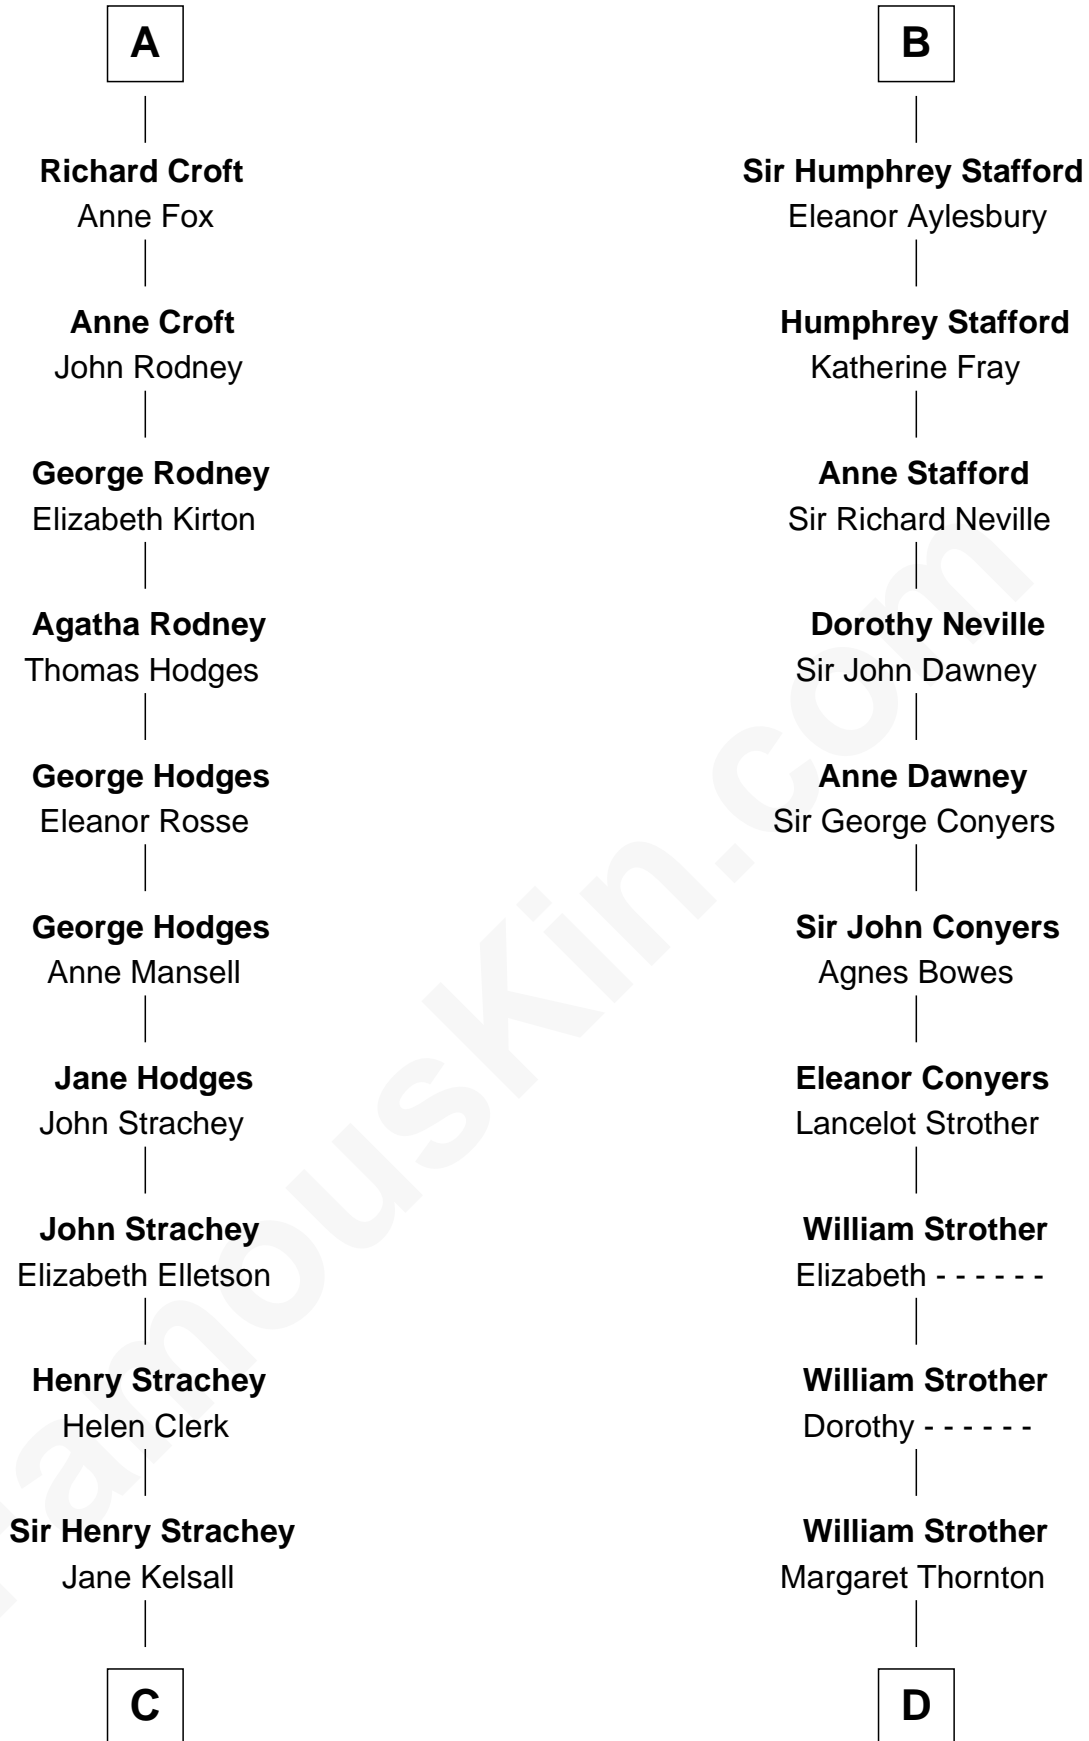

## Relationship Chart of

### Lytton Strachey

*Author and Co-Founder of Bloomsbury Group*

19th cousin 1 time removed of

**Zachary Taylor**  
*12th U.S. President*

**Sir Roger de Somery**  
Nichole d'Aubenev

**C**

**Edward Strachey**  
Julia Woodburn Kirkpatrick

**Sir Richard Strachey**  
Jane Maria Grant

**Lytton Strachey**  
*British Author*

**D**

**Francis Strother**  
Susannah Dabney

**William Strother**  
Sarah Bayly

**Sarah Dabney Strother**  
Col. Richard Taylor

**Zachary Taylor**  
*12th U.S. President*

FamousKin.com