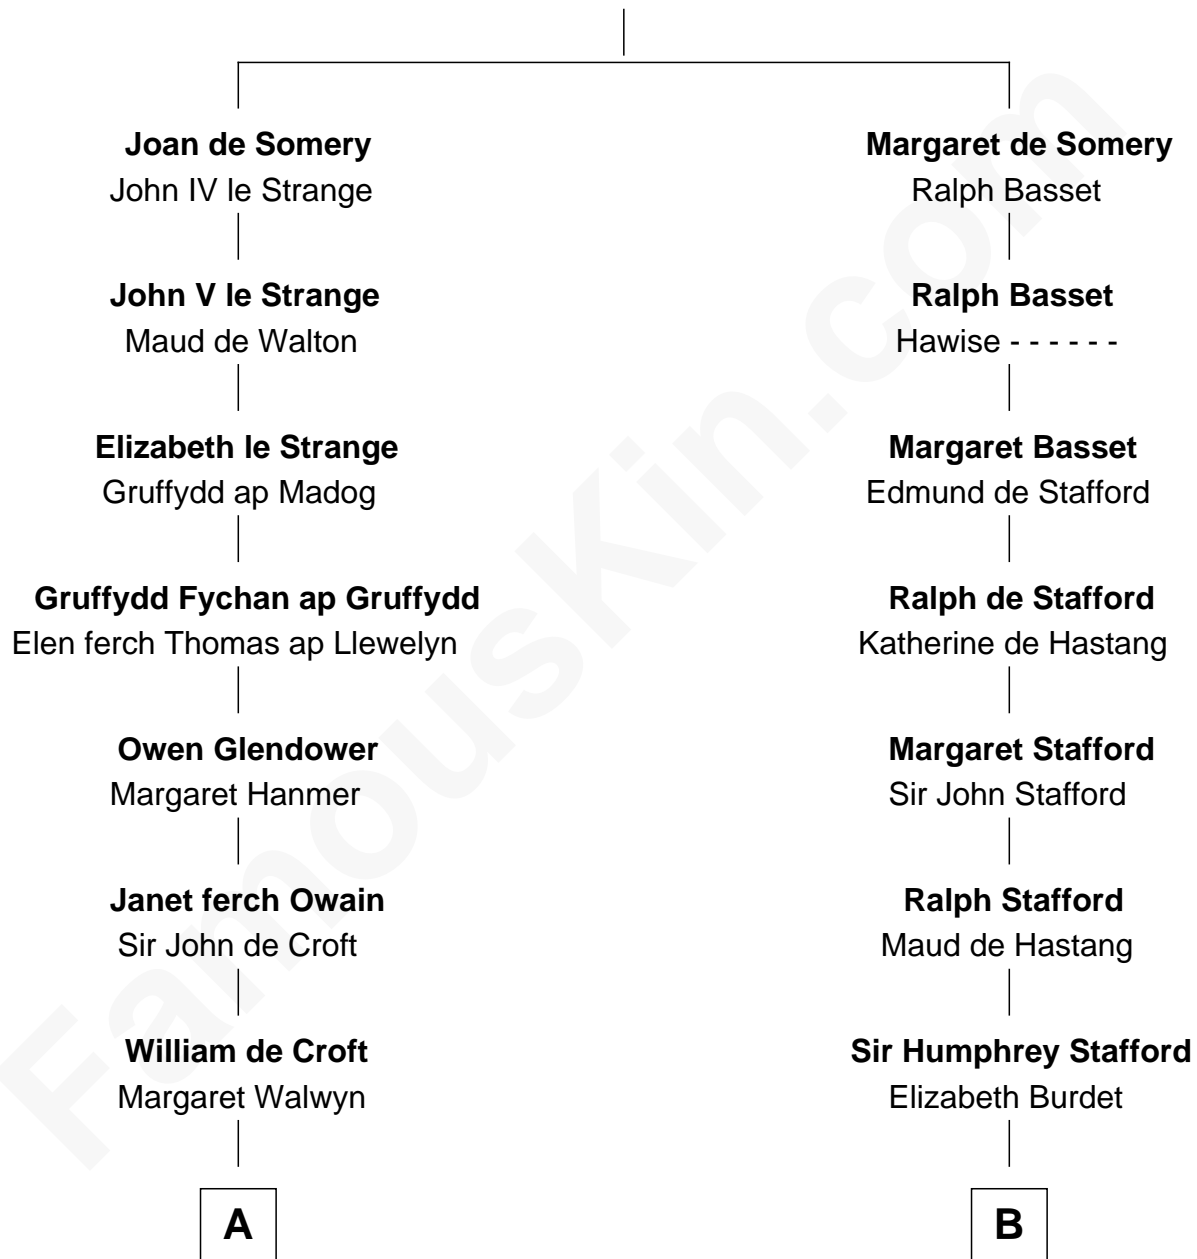

## Relationship Chart of

### Lytton Strachey

*Author and Co-Founder of Bloomsbury Group*

19th cousin 1 time removed of

**Zachary Taylor**  
*12th U.S. President*

**Sir Roger de Somery**  
Nichole d'Aubenev

**C**

**Edward Strachey**  
Julia Woodburn Kirkpatrick

**Sir Richard Strachey**  
Jane Maria Grant

**Lytton Strachey**  
*British Author*

**D**

**Francis Strother**  
Susannah Dabney

**William Strother**  
Sarah Bayly

**Sarah Dabney Strother**  
Col. Richard Taylor

**Zachary Taylor**  
*12th U.S. President*

FamousKin.com