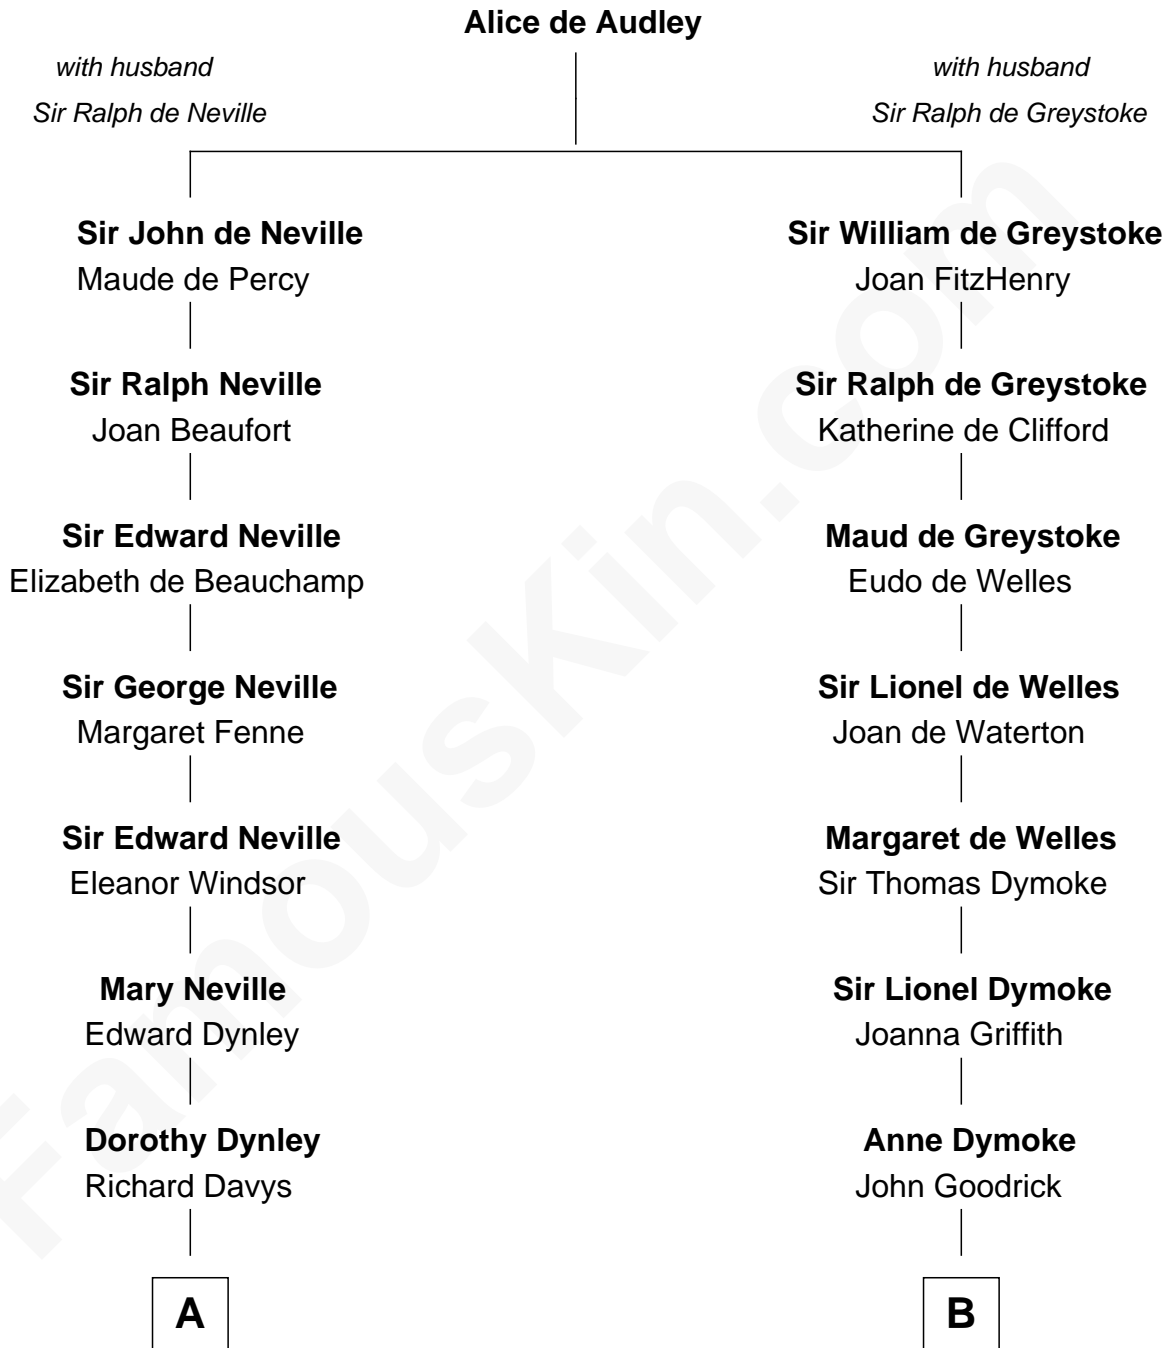

FamousKin.com

Relationship Chart of

Lytton Strachey

Author and Co-Founder of Bloomsbury Group

15th cousin 6 times removed of

Dave Cowens

NBA Hall of Famer

C

Thomas Albert Atwood

Priscilla Ann Kelly

Charles Albert Atwood

Mina Sylvia Cundiff

Stanley True Atwood

Dorothy Ann Ulrich

Ruth Ellen Atwood

John Joseph Cowens