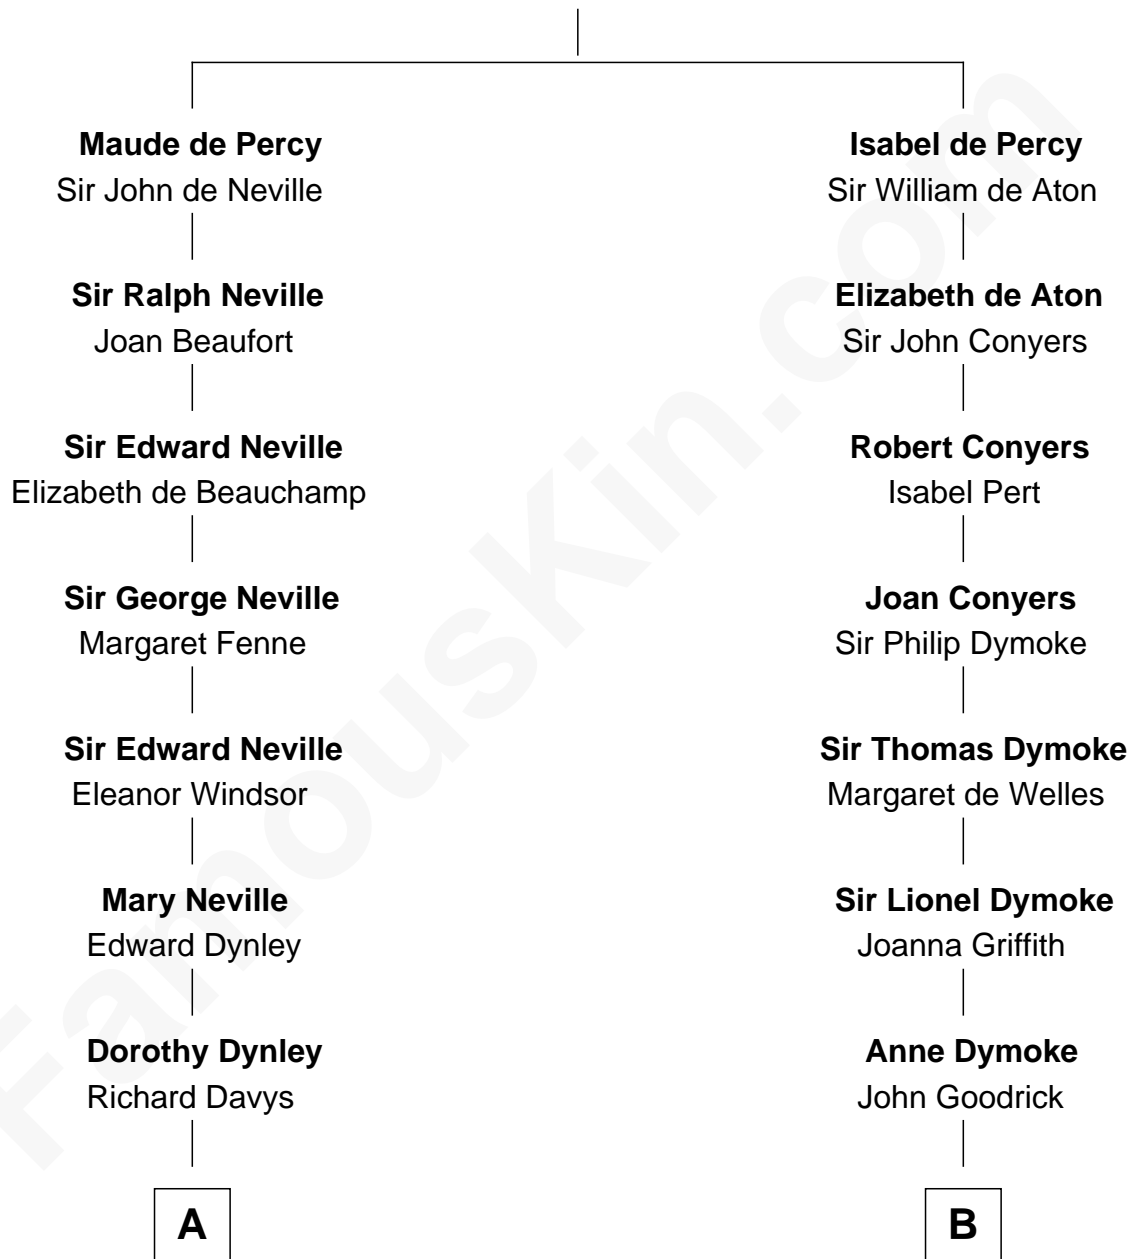

Dave Cowens

NBA Hall of Famer

Sir Henry de Percy

Idoine de Clifford