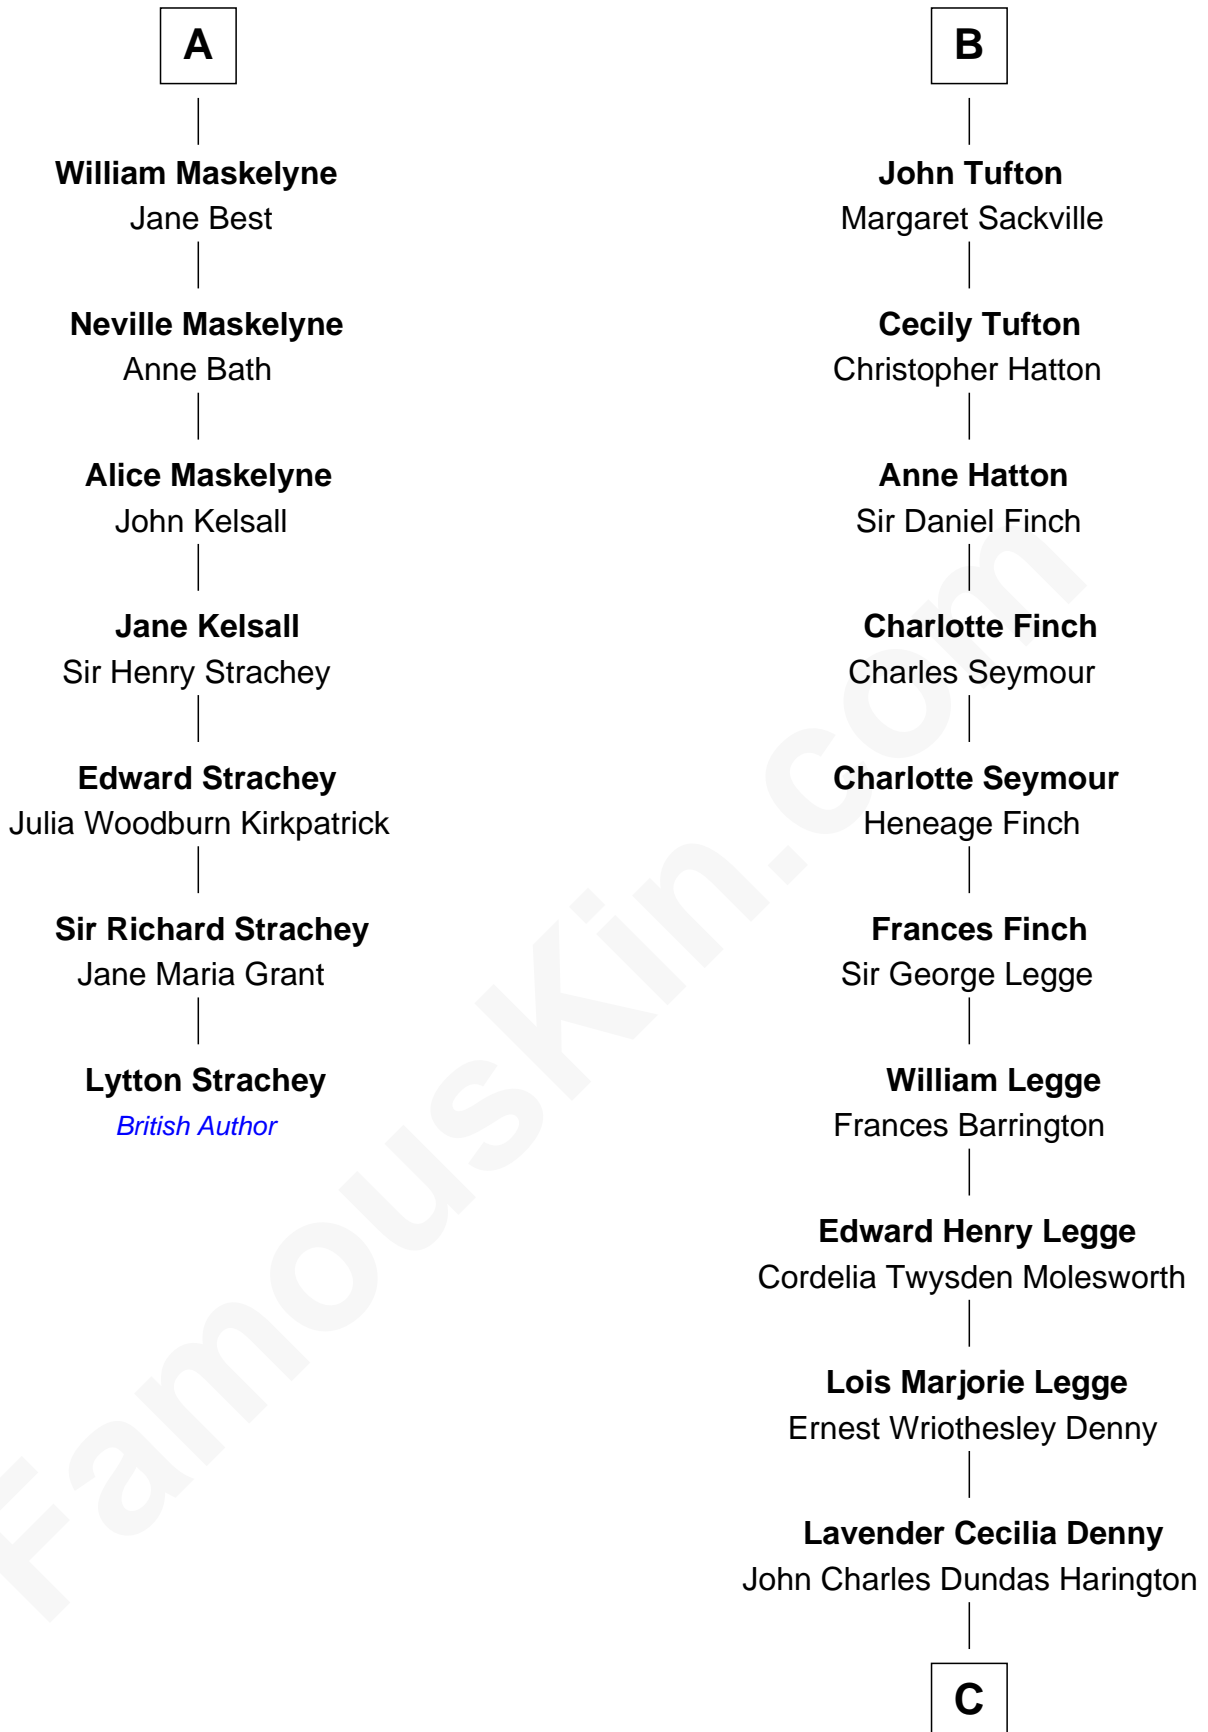

### Kit Harington

TV Actor - "Game of Thrones"

**Sir Ralph Neville**

Joan Beaufort

**Sir Edward Neville**  
Elizabeth de Beauchamp

**Sir George Neville**  
Margaret Fenne

**Sir Edward Neville**  
Eleanor Windsor

**Mary Neville**  
Edward Dynley

**Dorothy Dynley**  
Richard Davys

**Katherine Davys**  
Edmond Maskelyne

**Neville Maskelyne**  
Jane Norden

**A**

**Eleanor Neville**  
Sir Henry Percy

**Katherine Percy**  
Sir Edmund Grey

**George Grey**  
Catherine Herbert

**Anne Grey**  
Sir John Hussey

**Anne Hussey**  
Sir Humphrey Browne

**Christian Browne**  
Sir John Tufton

**Sir Nicholas Tufton**  
Frances Cecil

**B**

C

Sir David Richard Harington