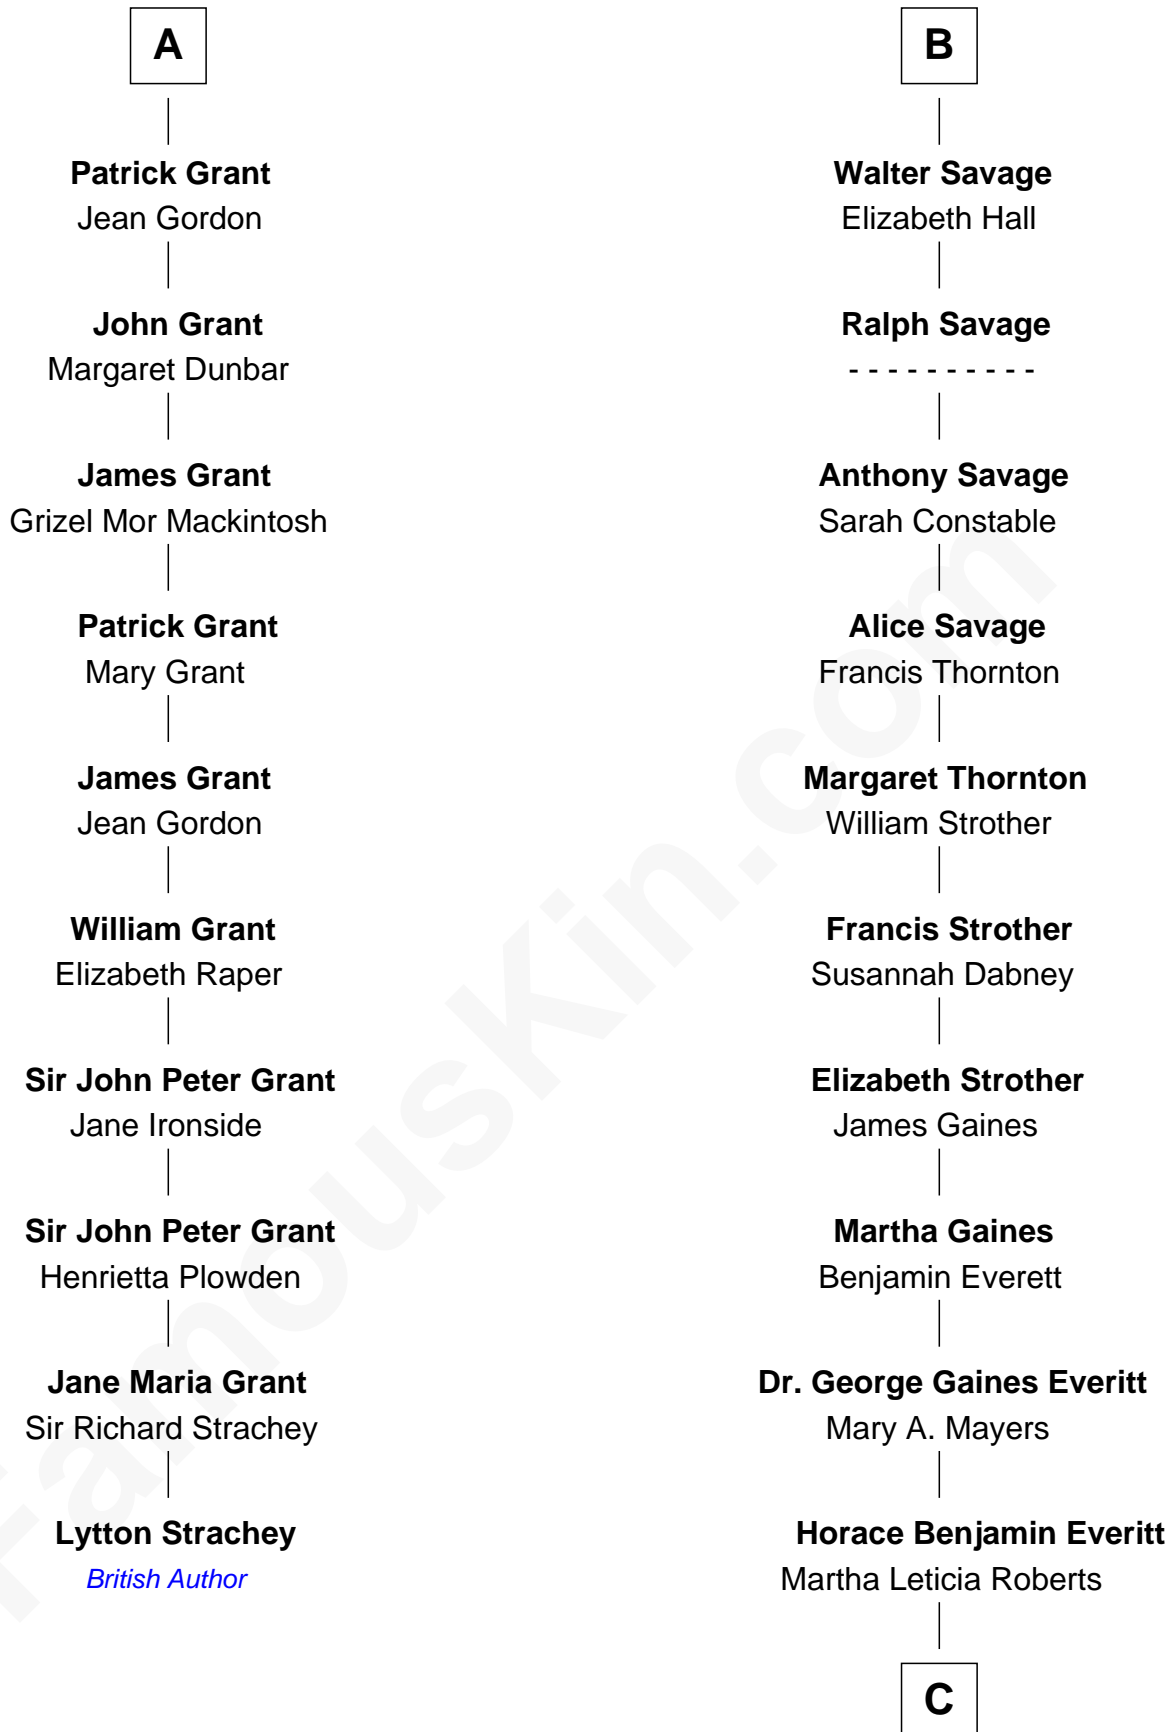

## Relationship Chart of

### Lytton Strachey

*Author and Co-Founder of Bloomsbury Group*

16th cousin 3 times removed of

**William H. Macy**  
*TV and Movie Actor*

**Richard Fitzalan**  
Eleanor Plantagenet

**C**

**Mary Lois Everitt**  
Clement Overstreet

**Lois Elizabeth Overstreet**  
William Hall Macy

**William H. Macy**  
*TV and Movie Actor*

FamousKin.com