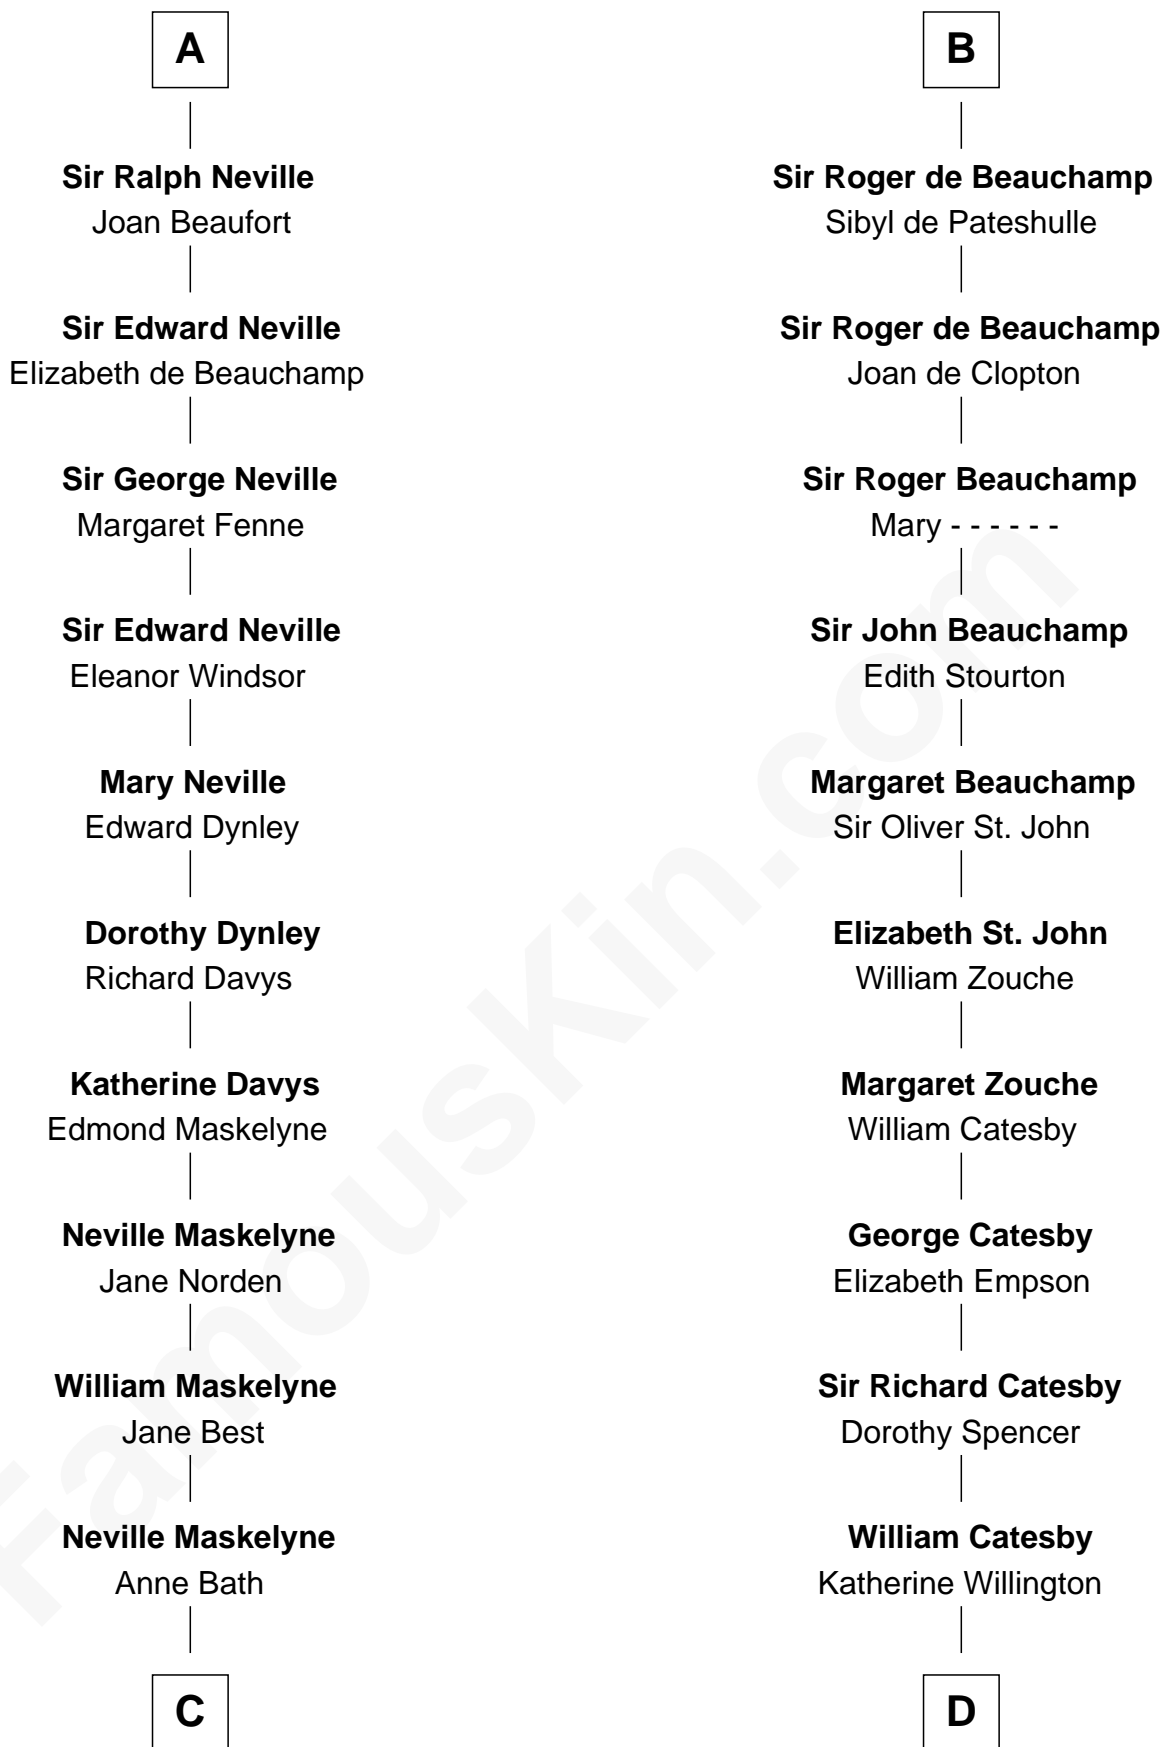

FamousKin.com

Relationship Chart of

Lytton Strachey

Author and Co-Founder of Bloomsbury Group

18th cousin 3 times removed of

Robert Catesby

Leader of Gunpowder Plot

C

Alice Maskelyne

John Kelsall

Jane Kelsall

Sir Henry Strachey

Edward Strachey

Julia Woodburn Kirkpatrick

Sir Richard Strachey

Jane Maria Grant

Lytton Strachey

British Author

D

Sir William Catesby

Anne Throckmorton

Robert Catesby

Leader of Gunpowder Plot

FamousKin.com