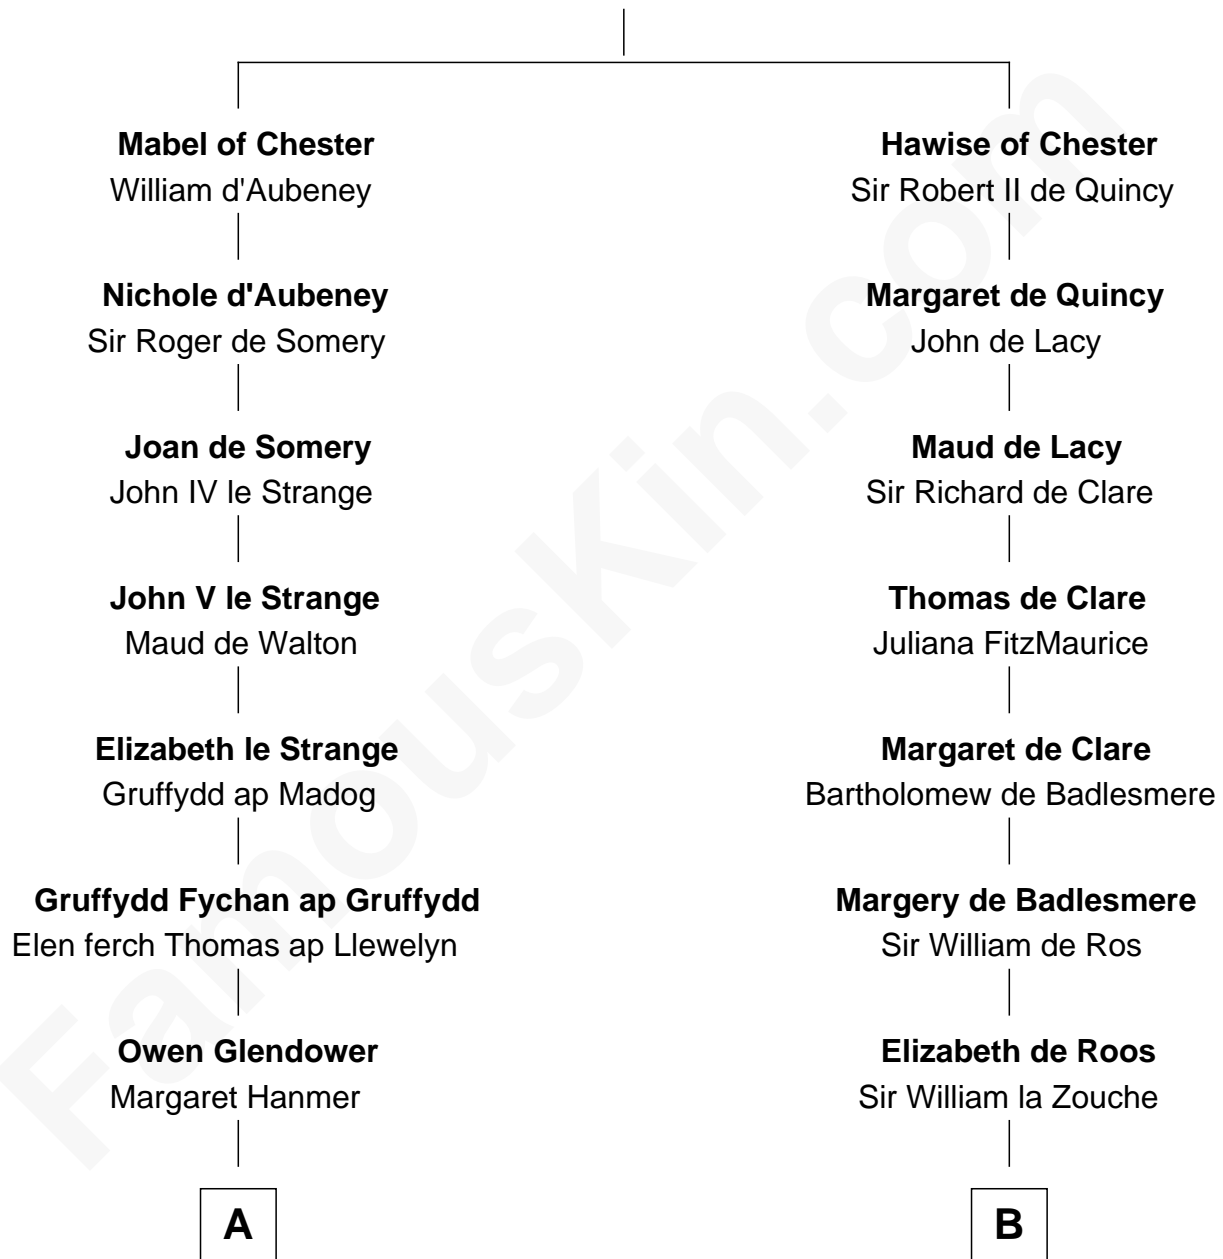

FamousKin.com

Relationship Chart of

Lytton Strachey

Author and Co-Founder of Bloomsbury Group

15th cousin 6 times removed of

Robert Catesby

Leader of Gunpowder Plot

Bertrade de Montfort

Hugh de Kevelioc

C

Henry Strachey

Helen Clerk

Sir Henry Strachey

Jane Kelsall

Edward Strachey

Julia Woodburn Kirkpatrick