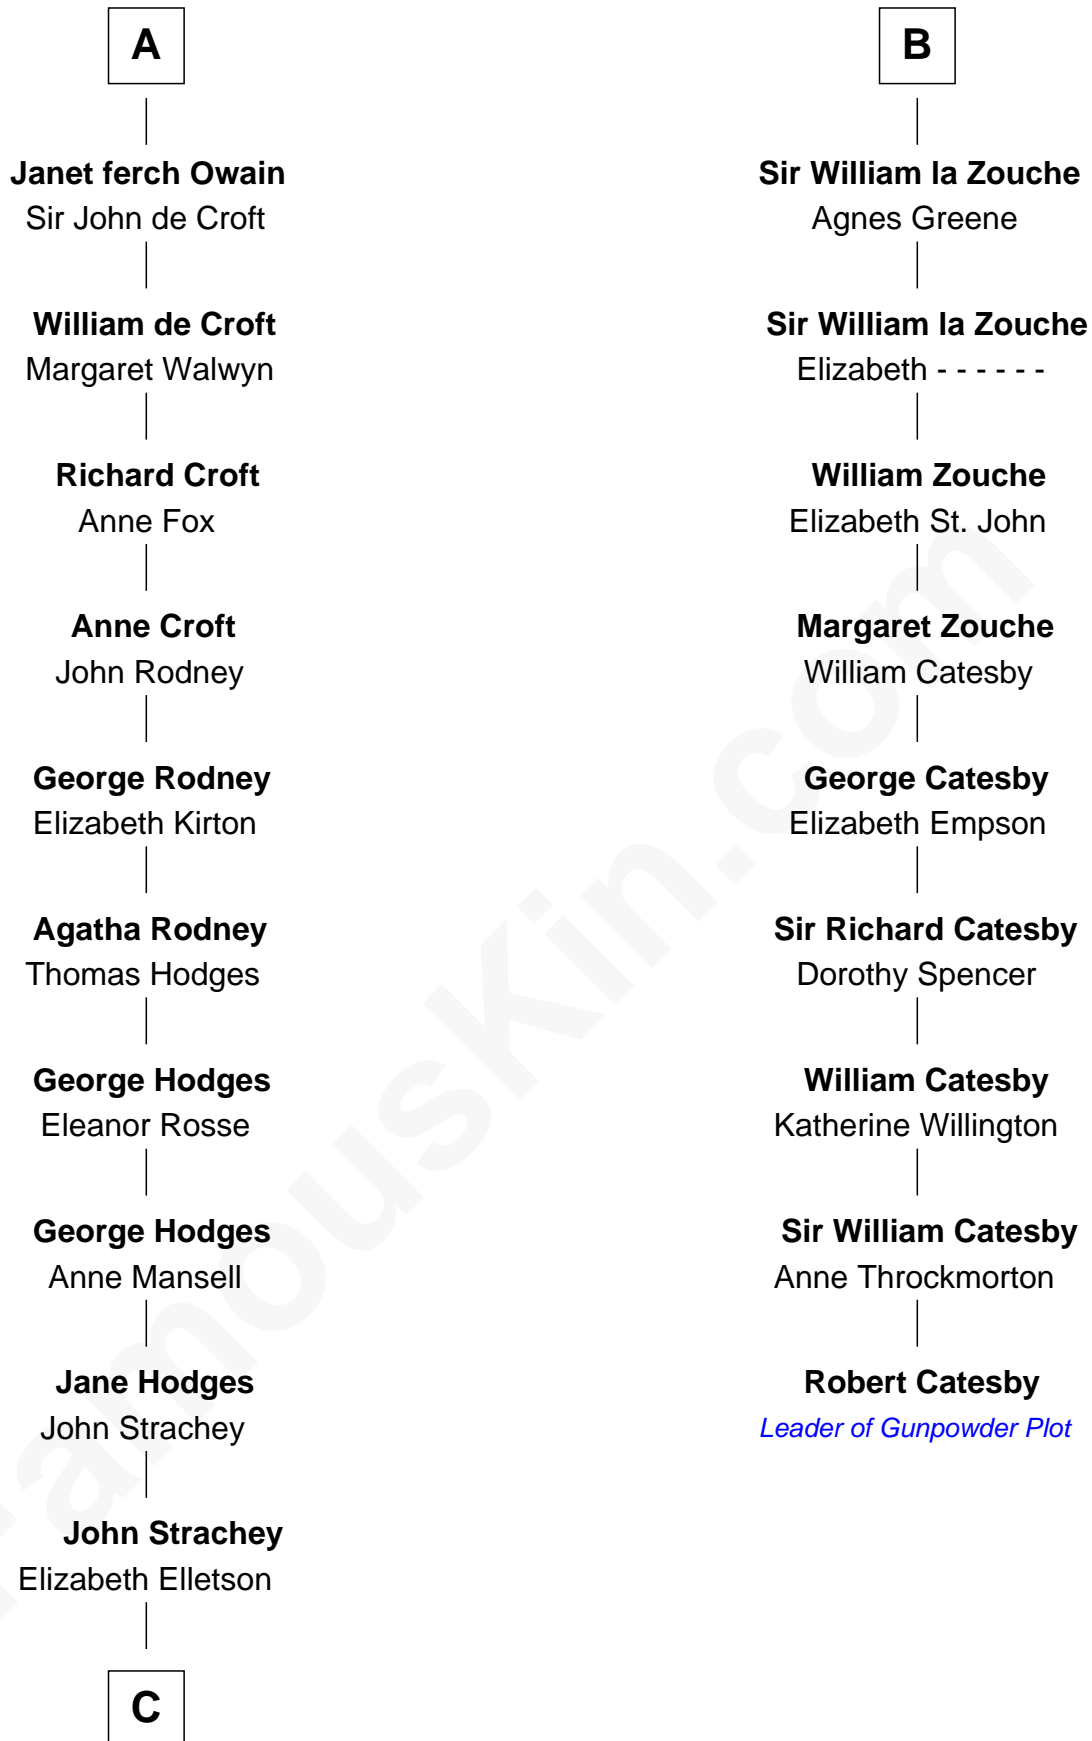

FamousKin.com

Relationship Chart of

Lytton Strachey

Author and Co-Founder of Bloomsbury Group

15th cousin 6 times removed of

Robert Catesby

Leader of Gunpowder Plot

Bertrade de Montfort

Hugh de Kevelioc

C

Henry Strachey

Helen Clerk

Sir Henry Strachey

Jane Kelsall

Edward Strachey

Julia Woodburn Kirkpatrick