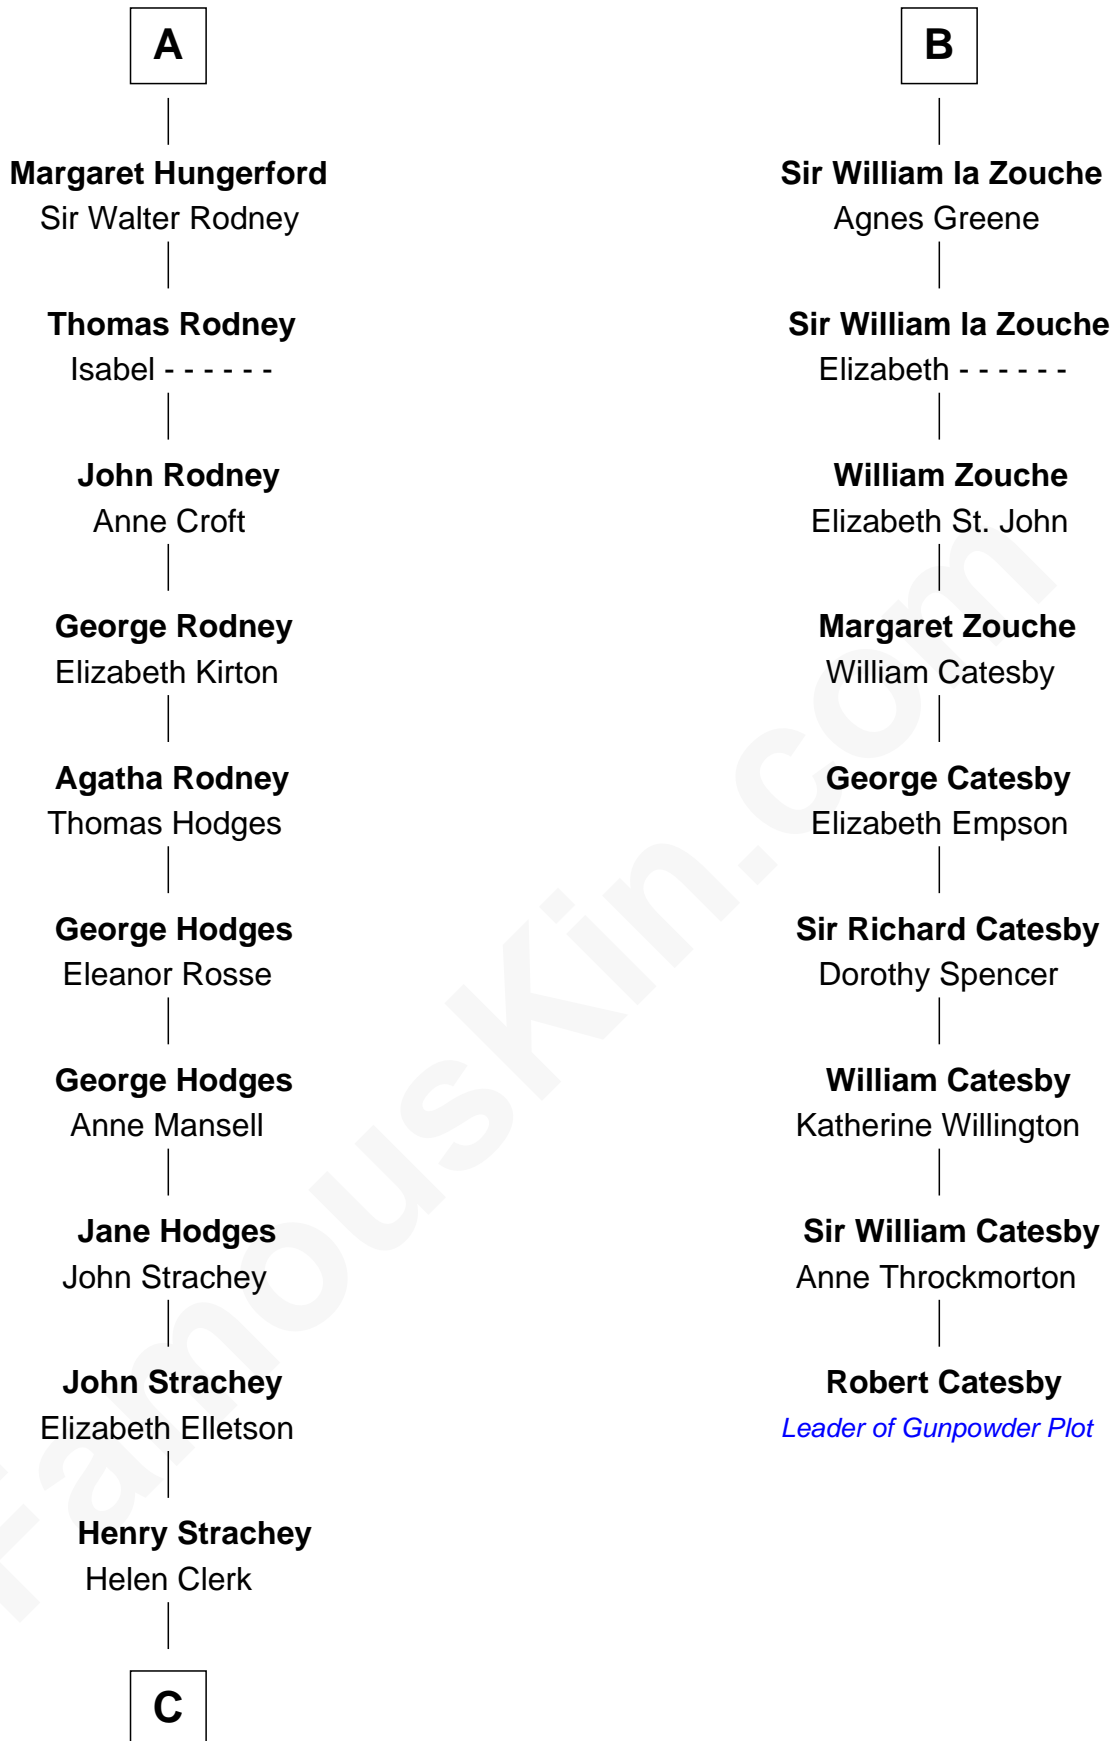

FamousKin.com

Relationship Chart of

Lytton Strachey

Author and Co-Founder of Bloomsbury Group

15th cousin 5 times removed of

Robert Catesby

Leader of Gunpowder Plot

C

—
Sir Henry Strachey

Jane Kelsall

—
Edward Strachey

Julia Woodburn Kirkpatrick

—
Sir Richard Strachey

Jane Maria Grant

—
Lytton Strachey

British Author