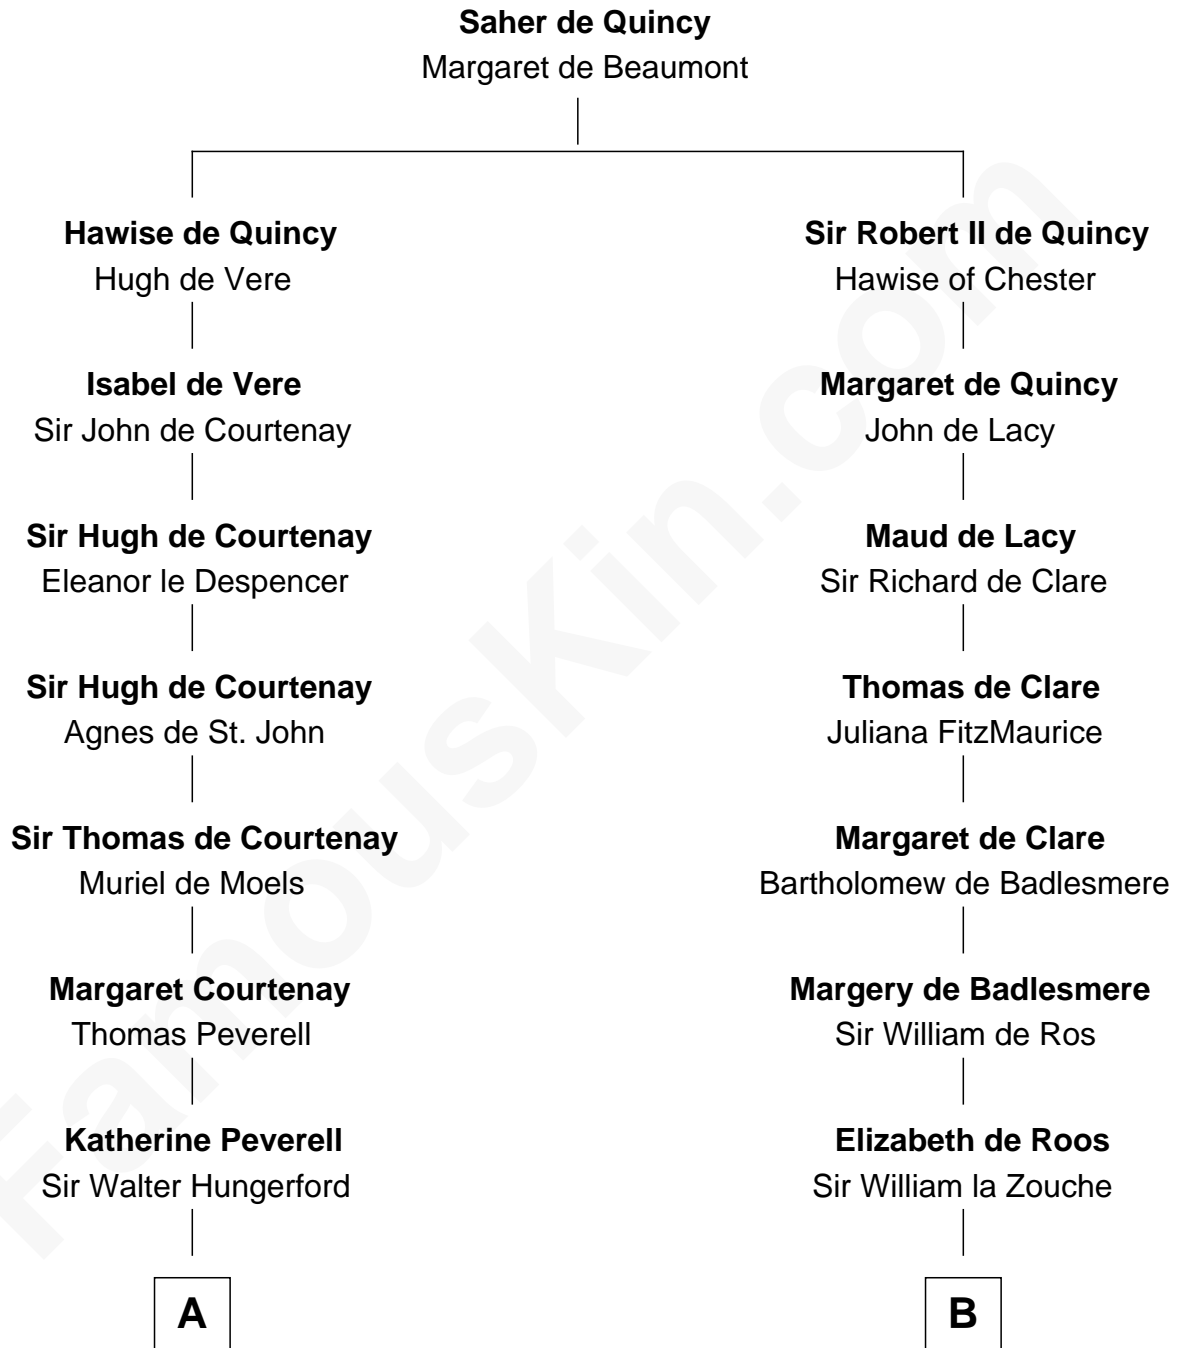

FamousKin.com

Relationship Chart of

Lytton Strachey

Author and Co-Founder of Bloomsbury Group

15th cousin 5 times removed of

Robert Catesby

Leader of Gunpowder Plot

C

—
Sir Henry Strachey

Jane Kelsall

—
Edward Strachey

Julia Woodburn Kirkpatrick

—
Sir Richard Strachey

Jane Maria Grant

—
Lytton Strachey

British Author