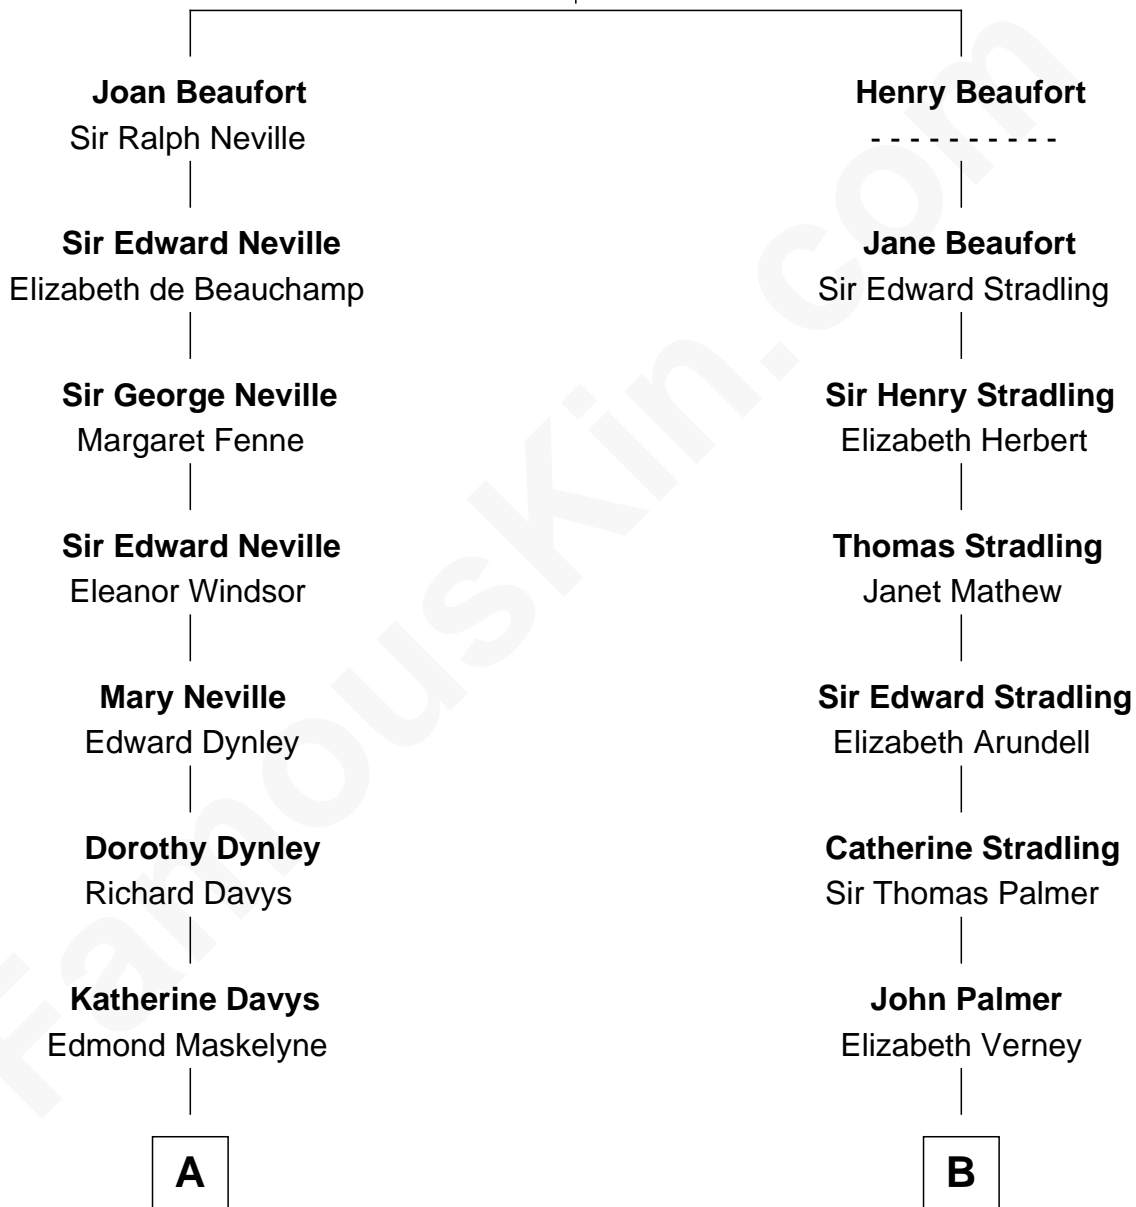

FamousKin.com

Relationship Chart of Lytton Strachey

Author and Co-Founder of Bloomsbury Group

14th cousin 4 times removed of

Harper Lee

Author of To Kill a Mockingbird

John of Gaunt
Katherine Roet

C