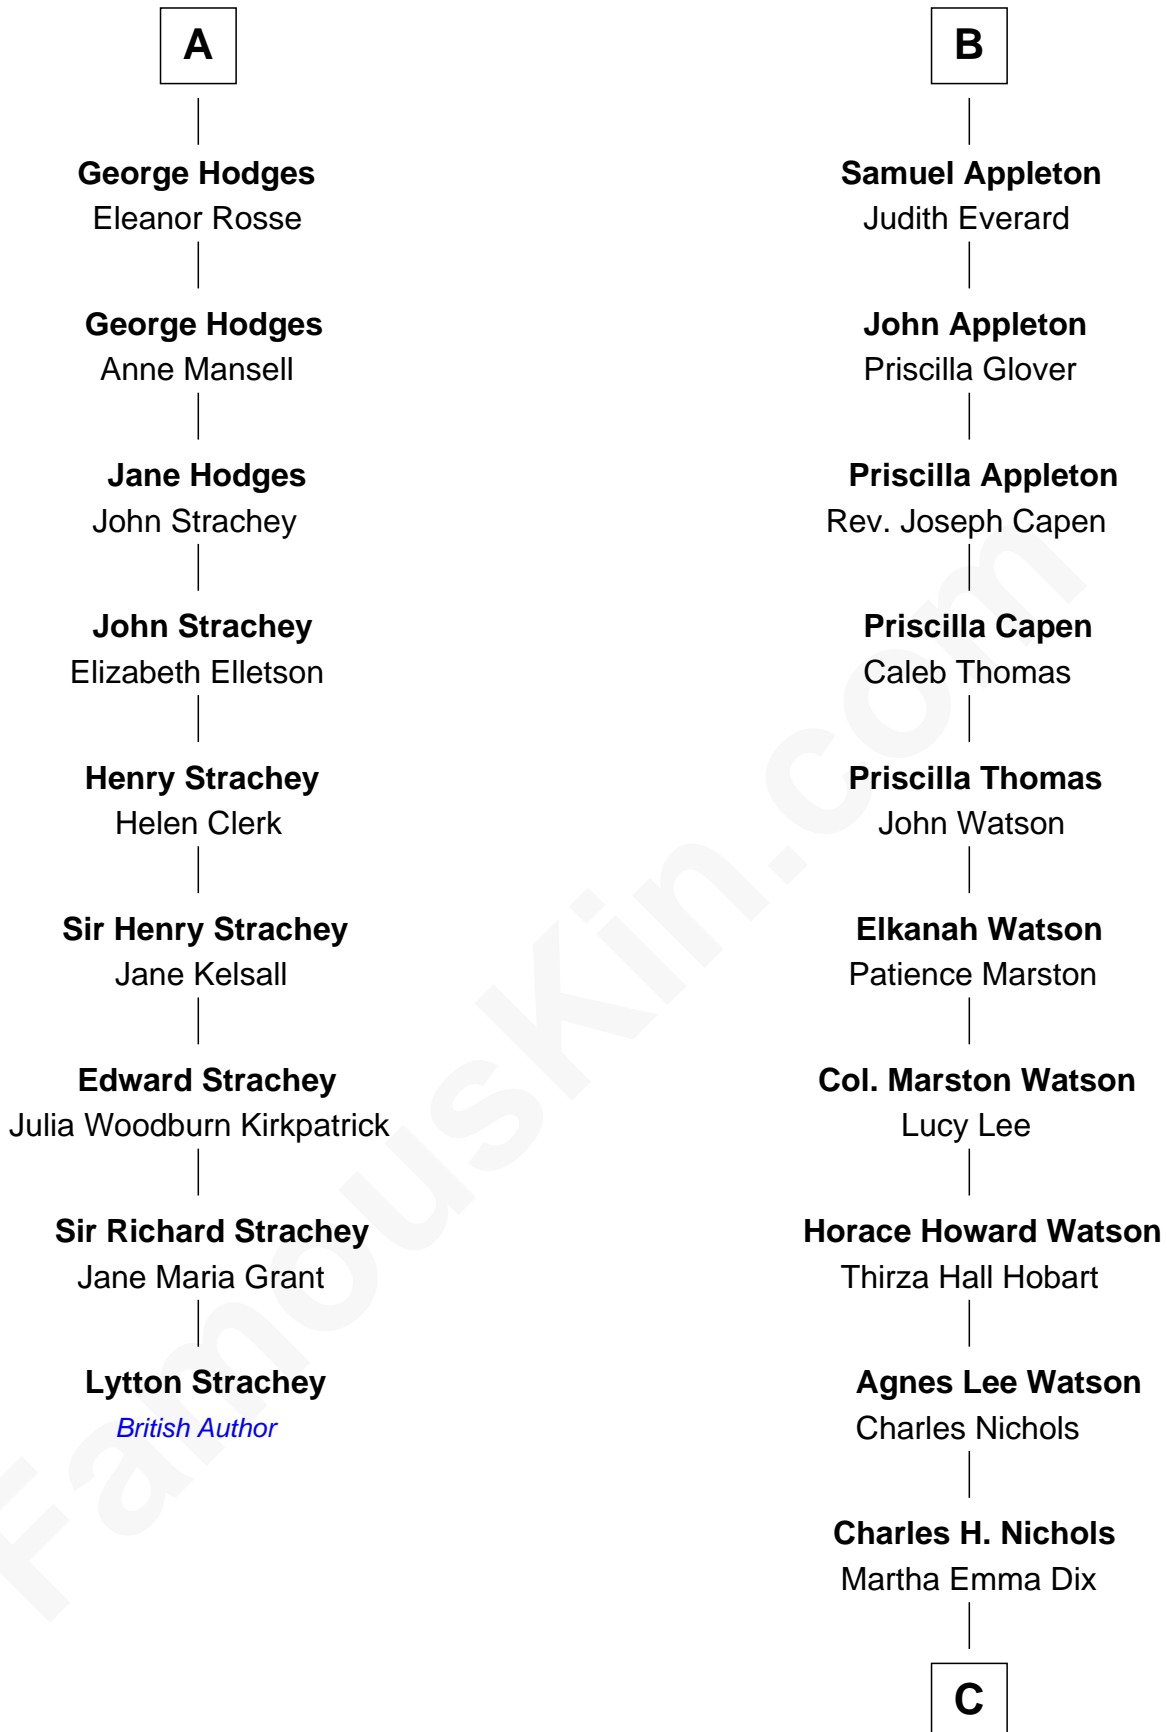

FamousKin.com

Relationship Chart of

Lytton Strachey

Author and Co-Founder of Bloomsbury Group

15th cousin 5 times removed of

John Cena

Movie Actor and WWE Pro Wrestler

Gruffydd Fychan ap Gruffydd
Elen ferch Thomas ap Llewelyn