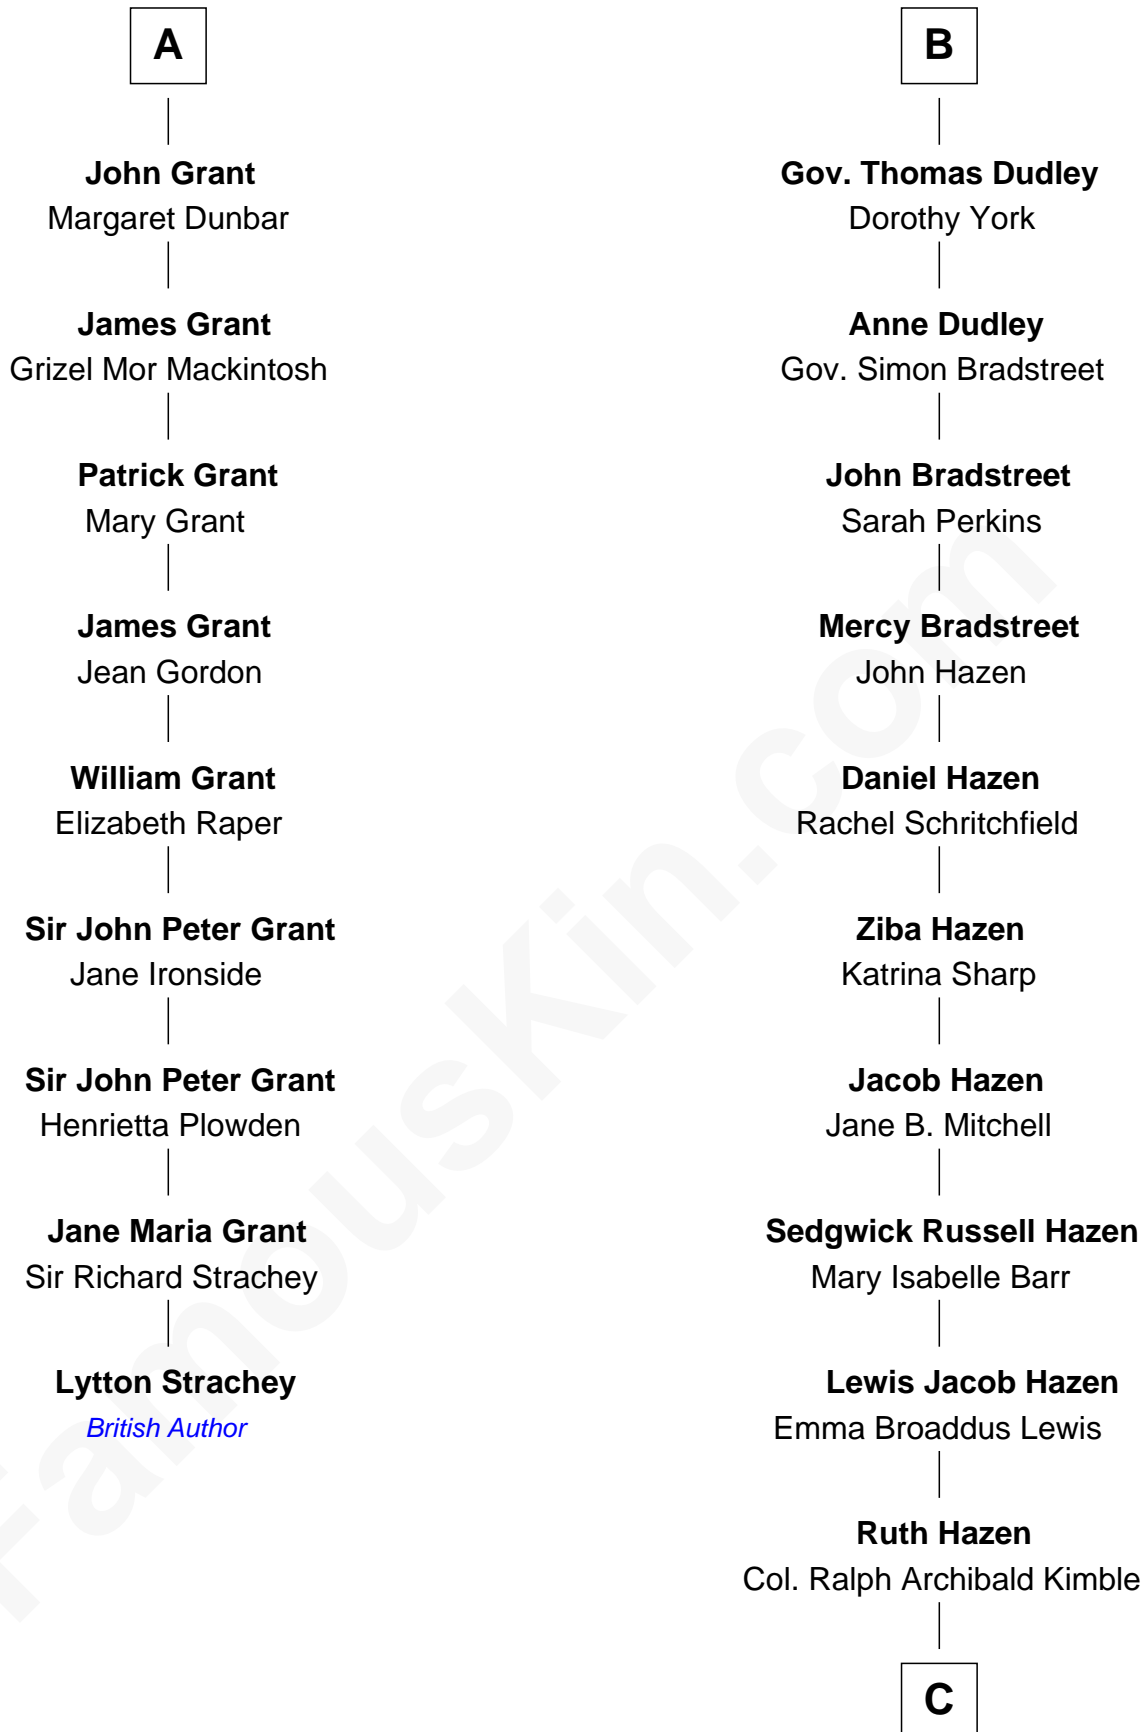

FamousKin.com

Relationship Chart of

Lytton Strachey

Author and Co-Founder of Bloomsbury Group

15th cousin 3 times removed of

J. K. Simmons
TV and Movie Actor

Sir Thomas de Holand
Alice Fitzalan

C

Patricia Kimble

Dr. Donald William Simmons

J. K. Simmons

TV and Movie Actor

FamousKin.com