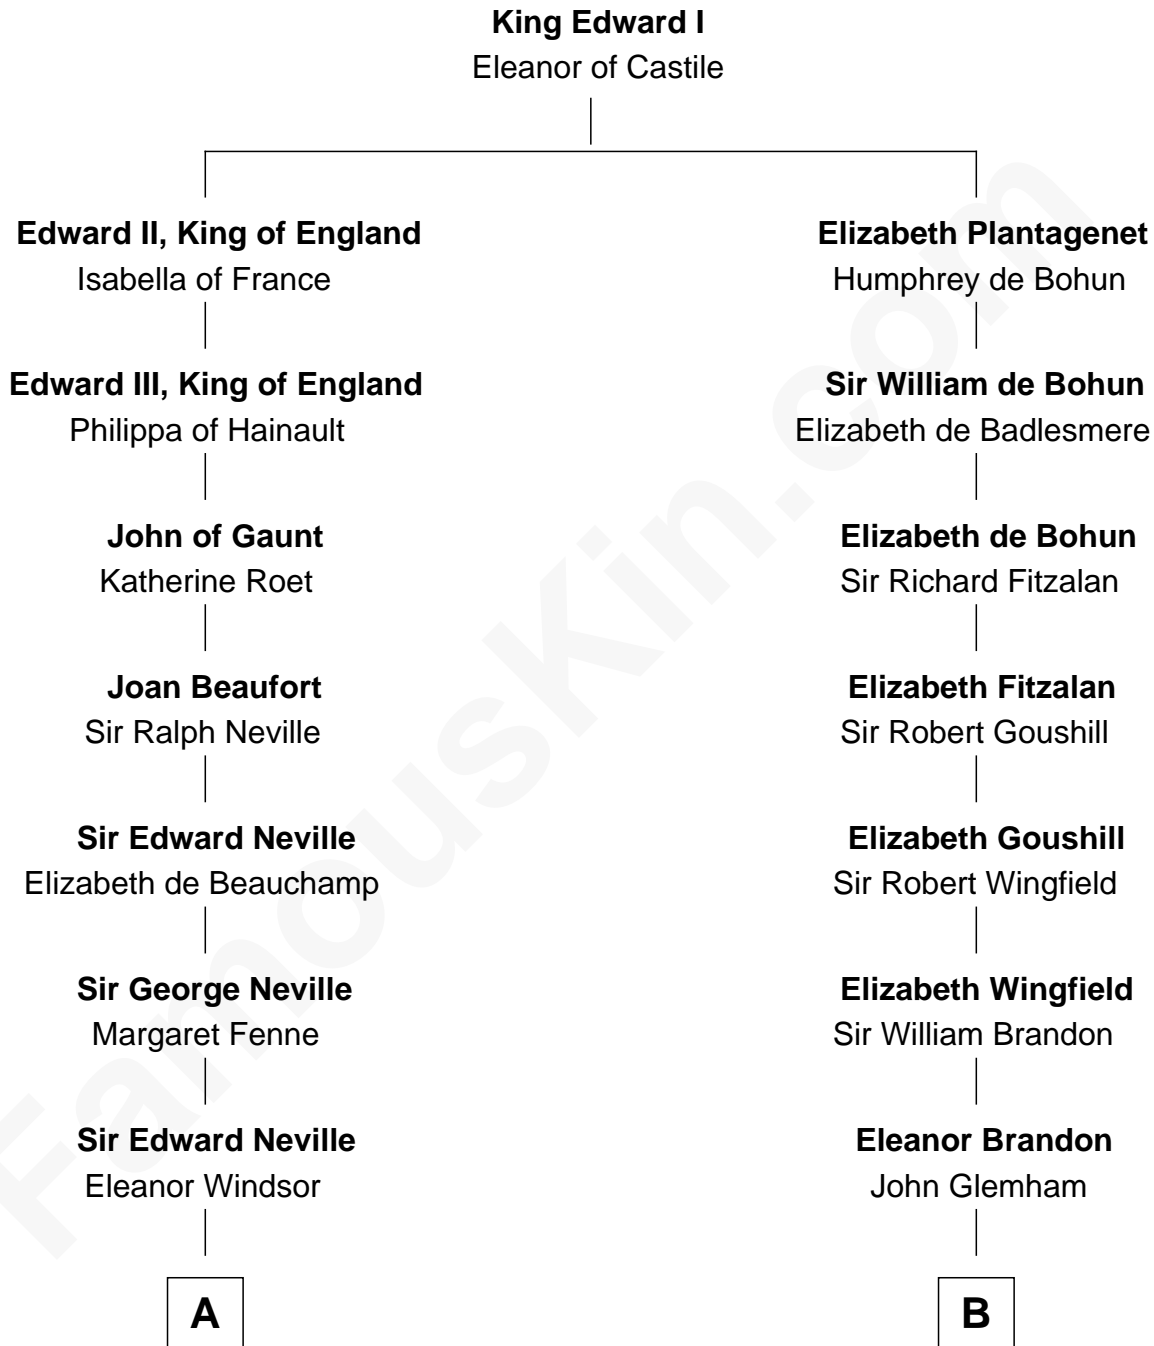

FamousKin.com

Relationship Chart of

Lytton Strachey

Author and Co-Founder of Bloomsbury Group

17th cousin 2 times removed of

Henry Clay Folger

Founder of Folger Shakespeare Library and Chairman of Standard Oil

C

Samuel Brown Folger

Nancy F. Hiller

Henry Clay Folger

Eliza Jane Clark

Henry Clay Folger

Chairman of Standard Oil

FamousKin.com