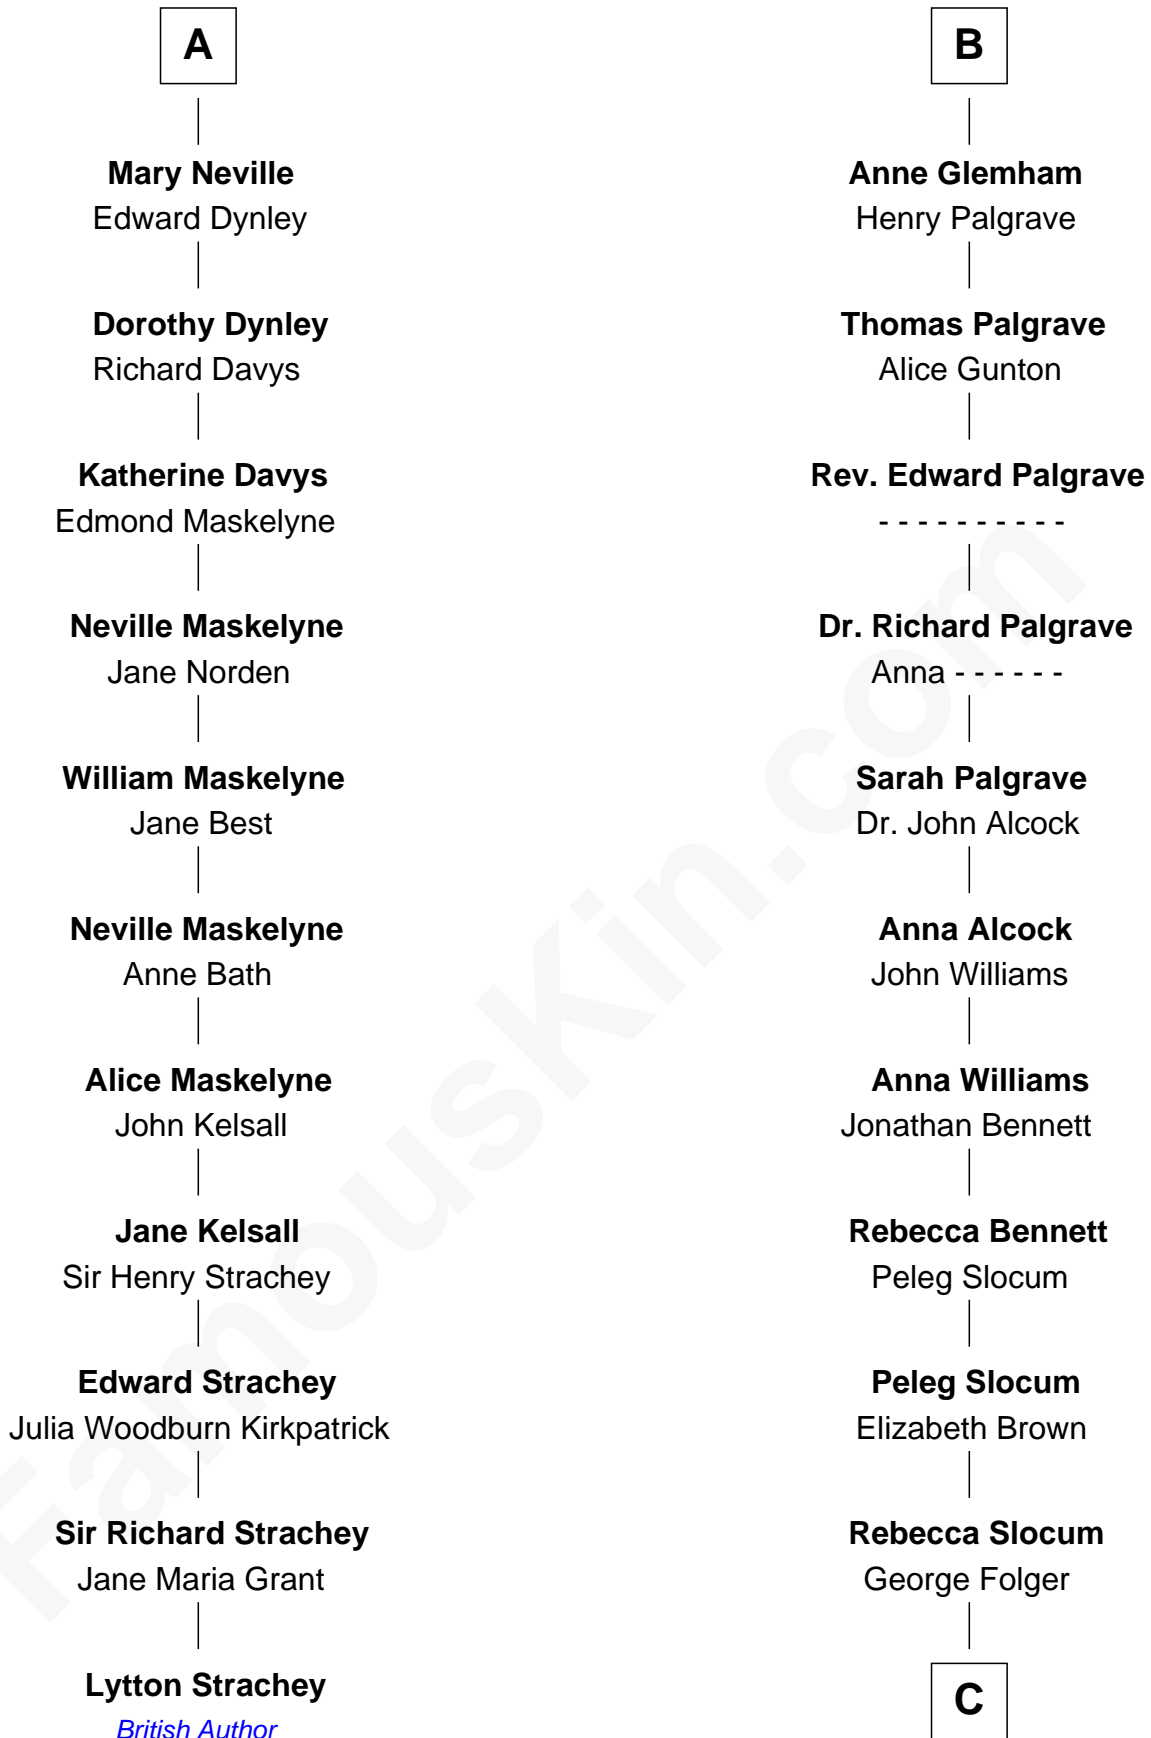

FamousKin.com

Relationship Chart of

Lytton Strachey

Author and Co-Founder of Bloomsbury Group

17th cousin 2 times removed of

Henry Clay Folger

Founder of Folger Shakespeare Library and Chairman of Standard Oil

C

Samuel Brown Folger

Nancy F. Hiller

Henry Clay Folger

Eliza Jane Clark

Henry Clay Folger

Chairman of Standard Oil

FamousKin.com