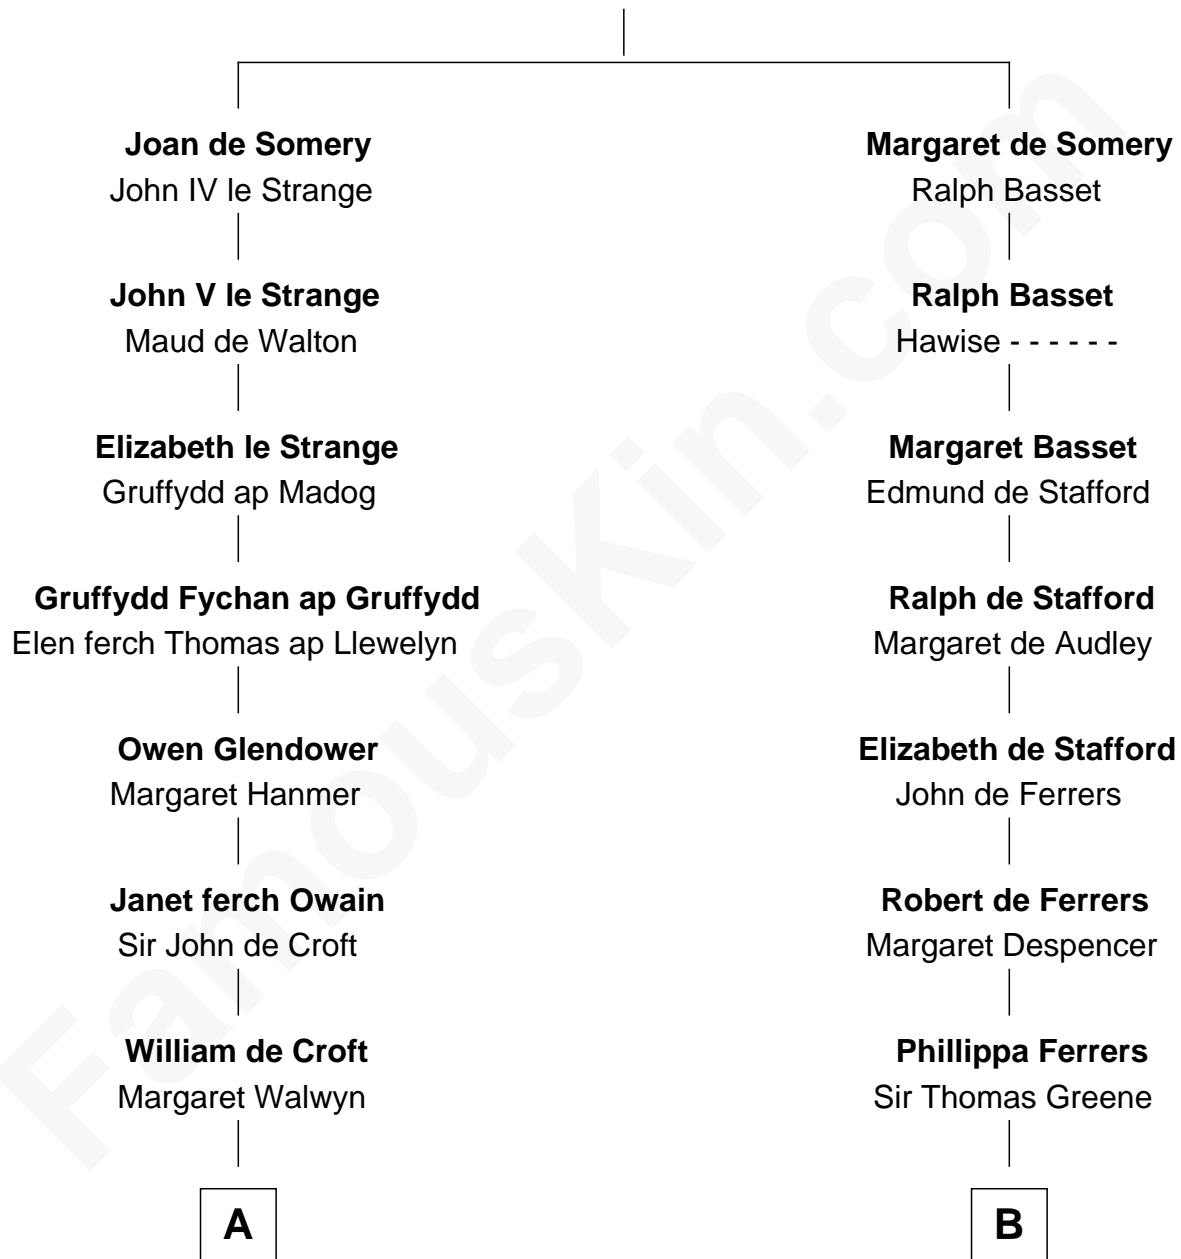

FamousKin.com

Relationship Chart of

Lytton Strachey

Author and Co-Founder of Bloomsbury Group

19th cousin 1 time removed of

J. A. Folger

Founder of Folger Coffee Company

Sir Roger de Somery

Nichole d'Aubenev

C

Edward Strachey
Julia Woodburn Kirkpatrick

Sir Richard Strachey
Jane Maria Grant

Lytton Strachey
British Author

D

Peleg Slocum
Elizabeth Brown

Rebecca Slocum
George Folger

Samuel Brown Folger
Nancy F. Hiller

J. A. Folger
Founder of Folger Coffee Co.

FamousKin.com