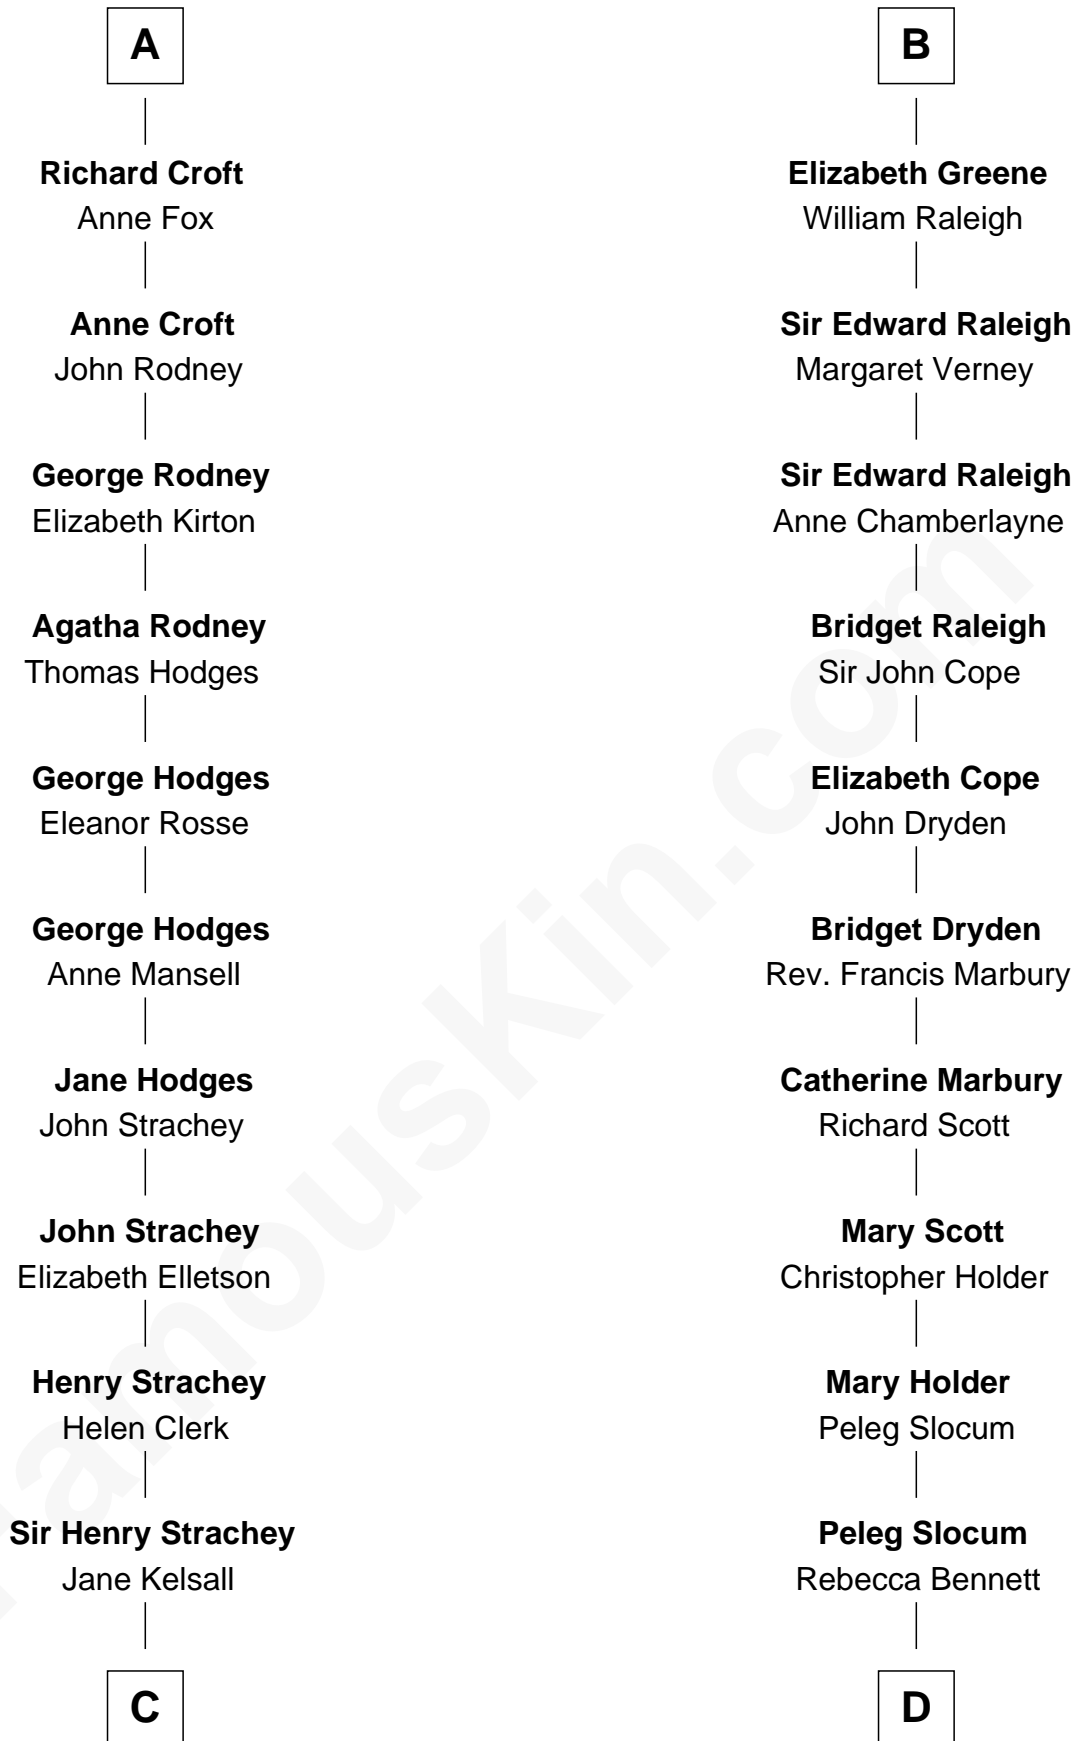

FamousKin.com

Relationship Chart of

Lytton Strachey

Author and Co-Founder of Bloomsbury Group

19th cousin 1 time removed of

J. A. Folger

Founder of Folger Coffee Company

Sir Roger de Somery

Nichole d'Aubenev

C

Edward Strachey
Julia Woodburn Kirkpatrick

Sir Richard Strachey
Jane Maria Grant

Lytton Strachey
British Author

D

Peleg Slocum
Elizabeth Brown

Rebecca Slocum
George Folger