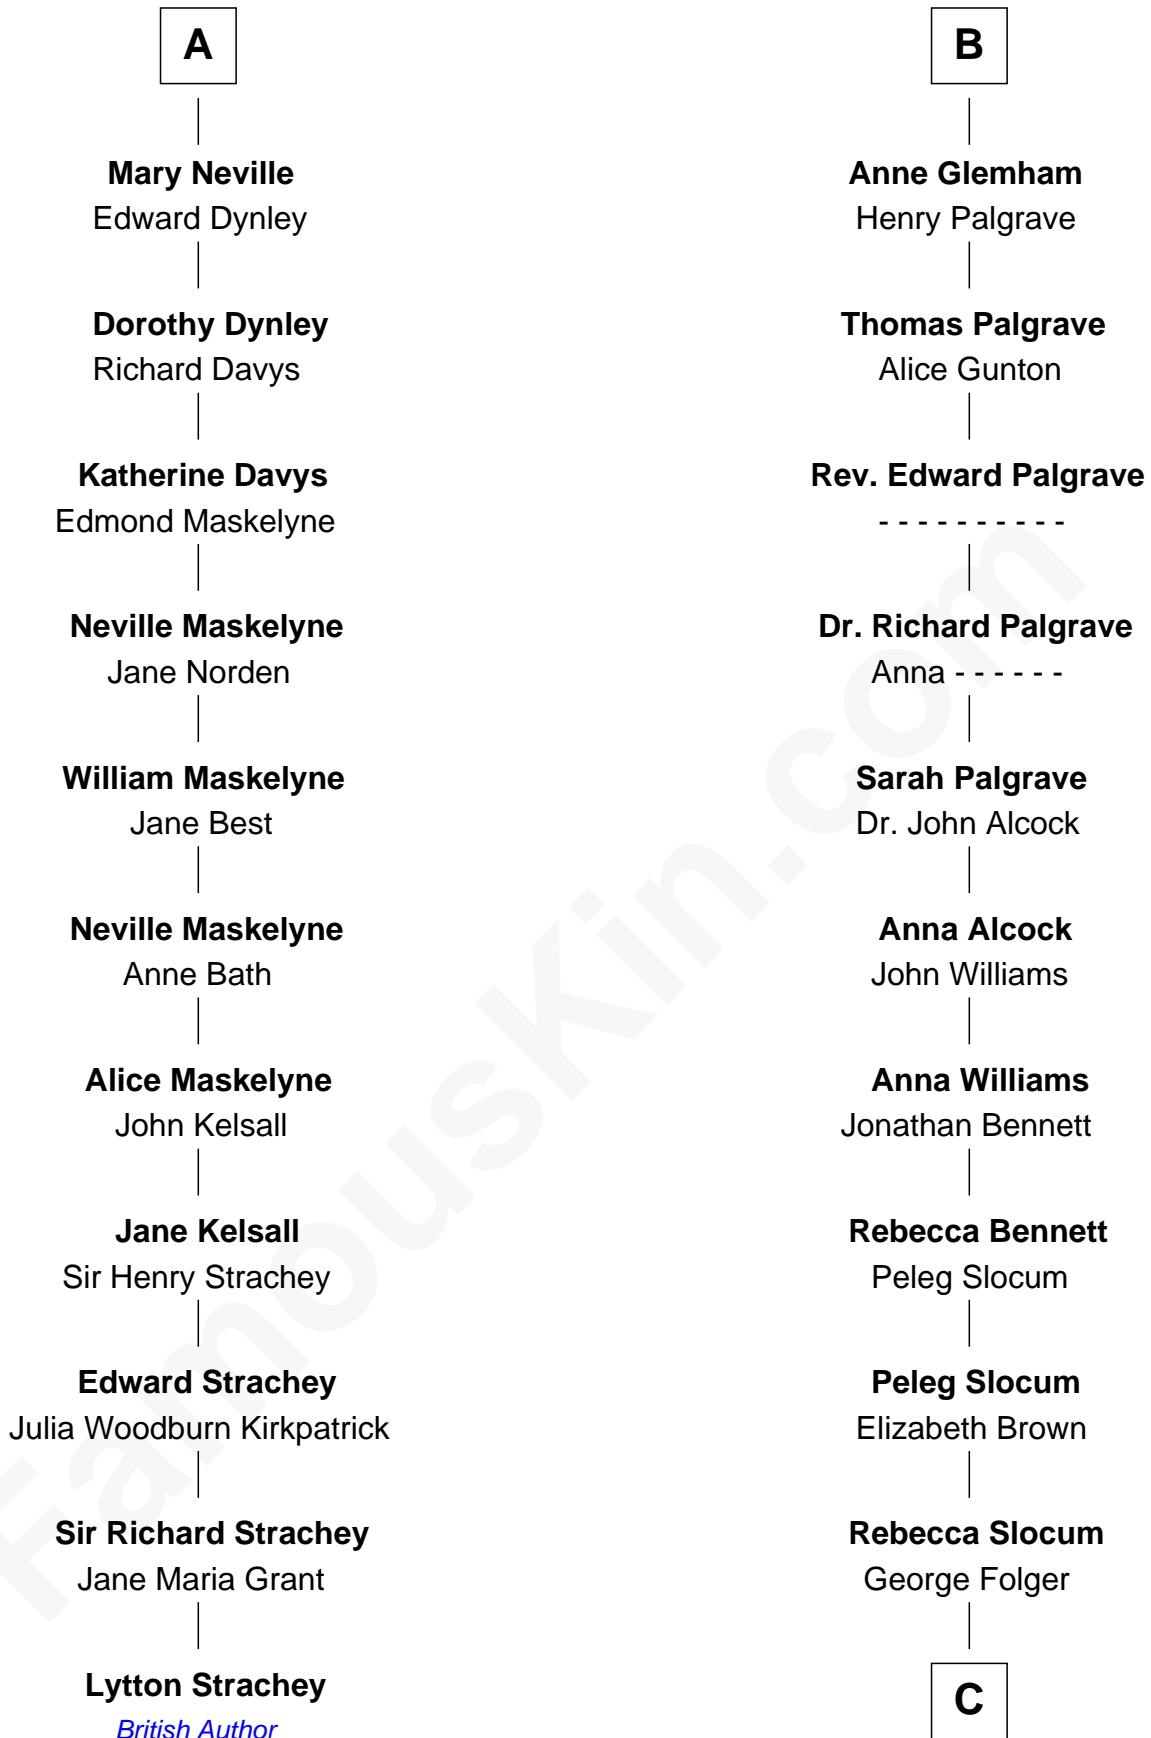

## Relationship Chart of

### Lytton Strachey

Author and Co-Founder of Bloomsbury Group

17th cousin 1 time removed of

**J. A. Folger**

Founder of Folger Coffee Company

C

Samuel Brown Folger

Nancy F. Hiller