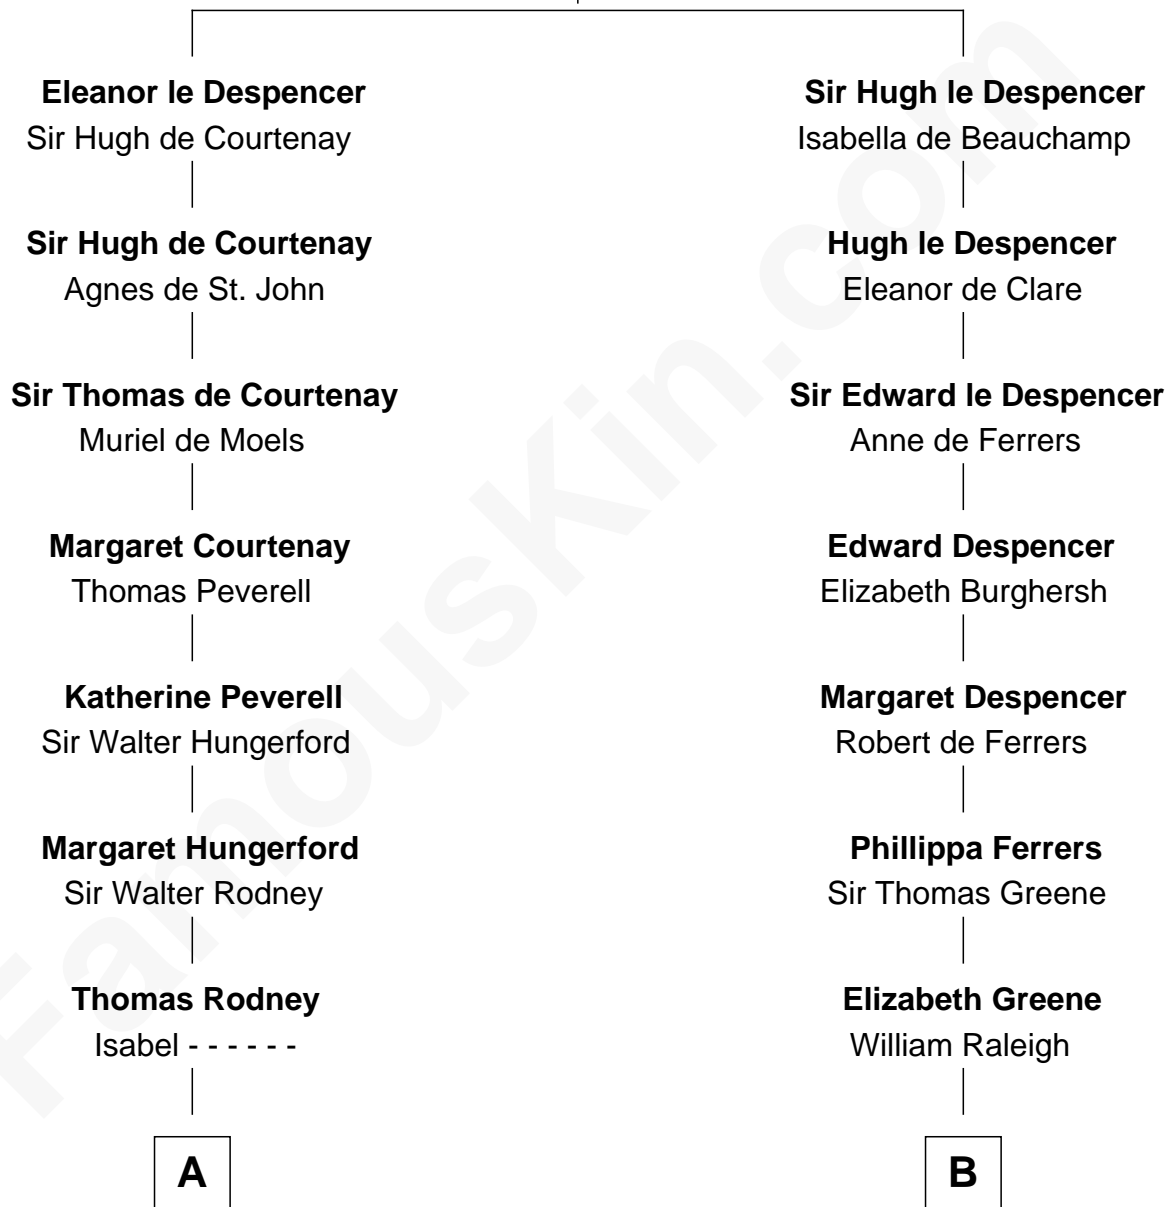

FamousKin.com

Relationship Chart of

Lytton Strachey

Author and Co-Founder of Bloomsbury Group

18th cousin 1 time removed of

J. A. Folger

Founder of Folger Coffee Company

Sir Hugh le Despencer

Aveline Basset

C

Sir Richard Strachey

Jane Maria Grant

Lytton Strachey

British Author

D

Rebecca Slocum