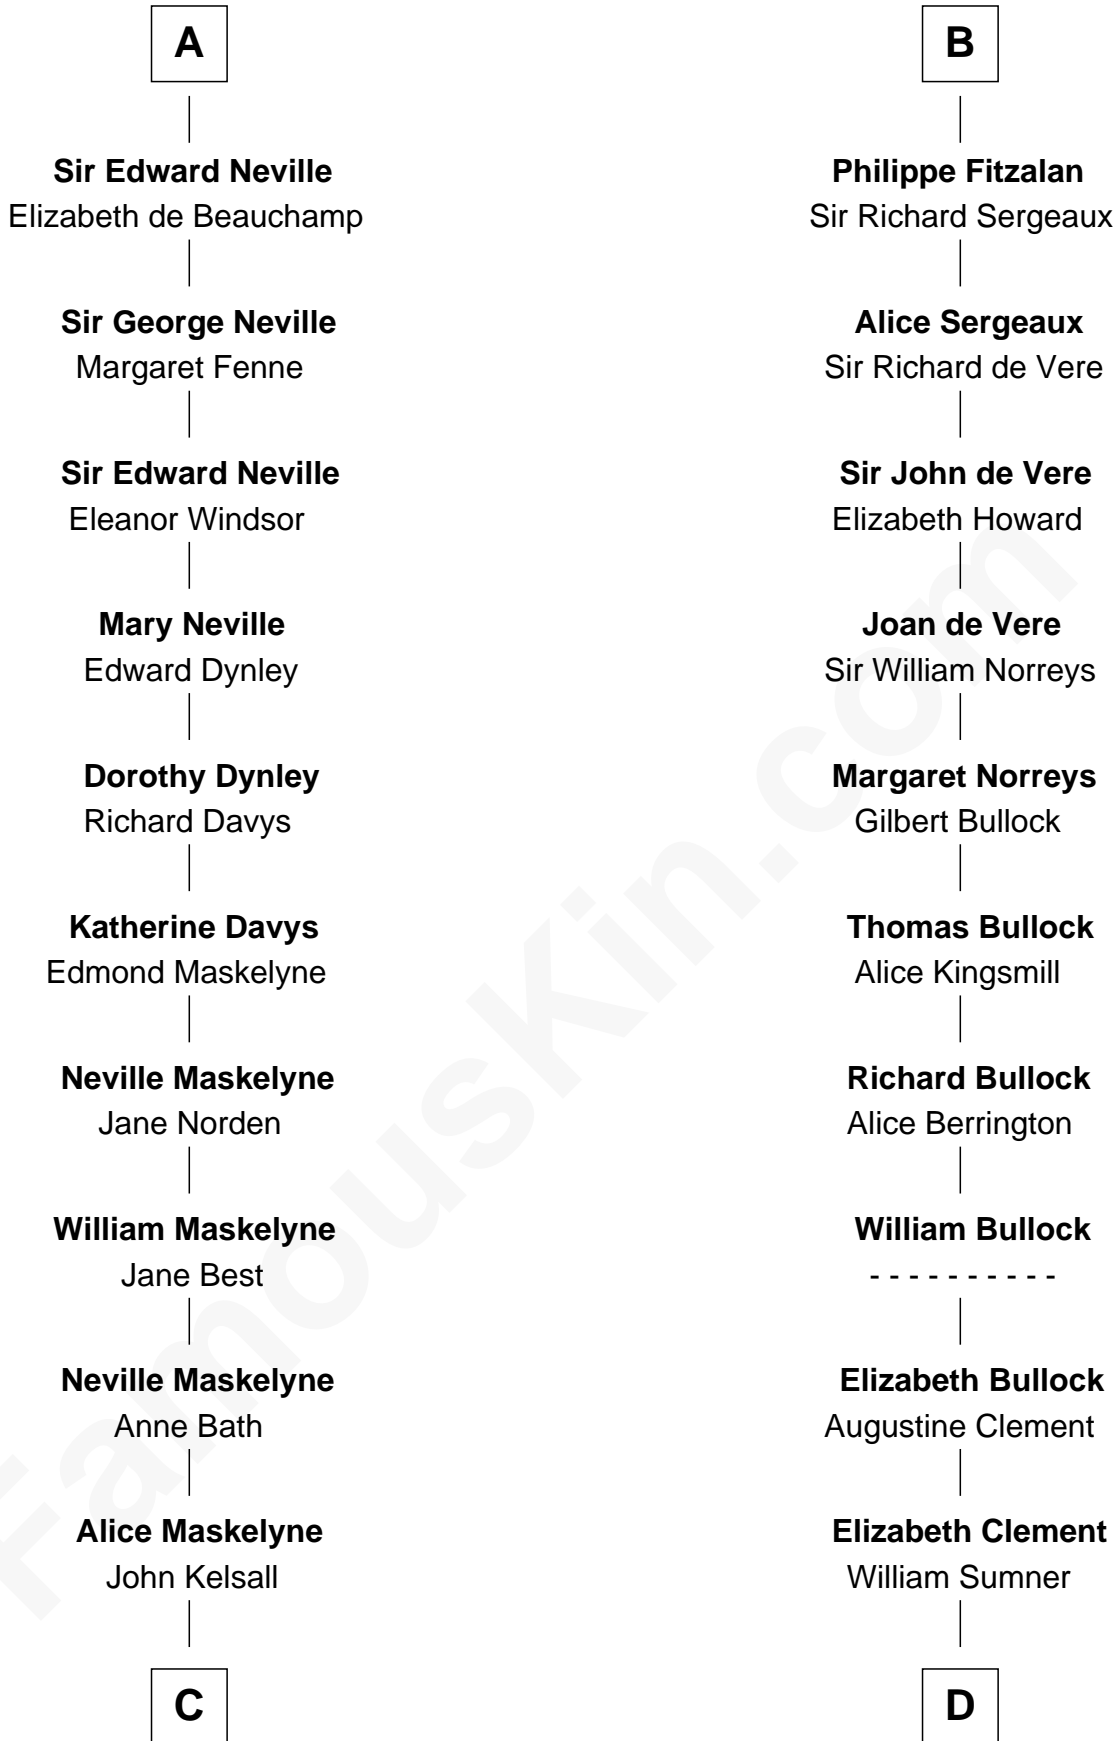

FamousKin.com

Relationship Chart of

Lytton Strachey

Author and Co-Founder of Bloomsbury Group

20th cousin of

Samuel Howard

Boston Tea Party Participant

C

Jane Kelsall
Sir Henry Strachey

Edward Strachey
Julia Woodburn Kirkpatrick

Sir Richard Strachey
Jane Maria Grant

Lytton Strachey
British Author

D

Hannah Sumner
John Goffe

William Goffe
Abigail Richardson

Martha Goffe
Ebenezer Howard

Samuel Howard
Boston Tea Party Participant